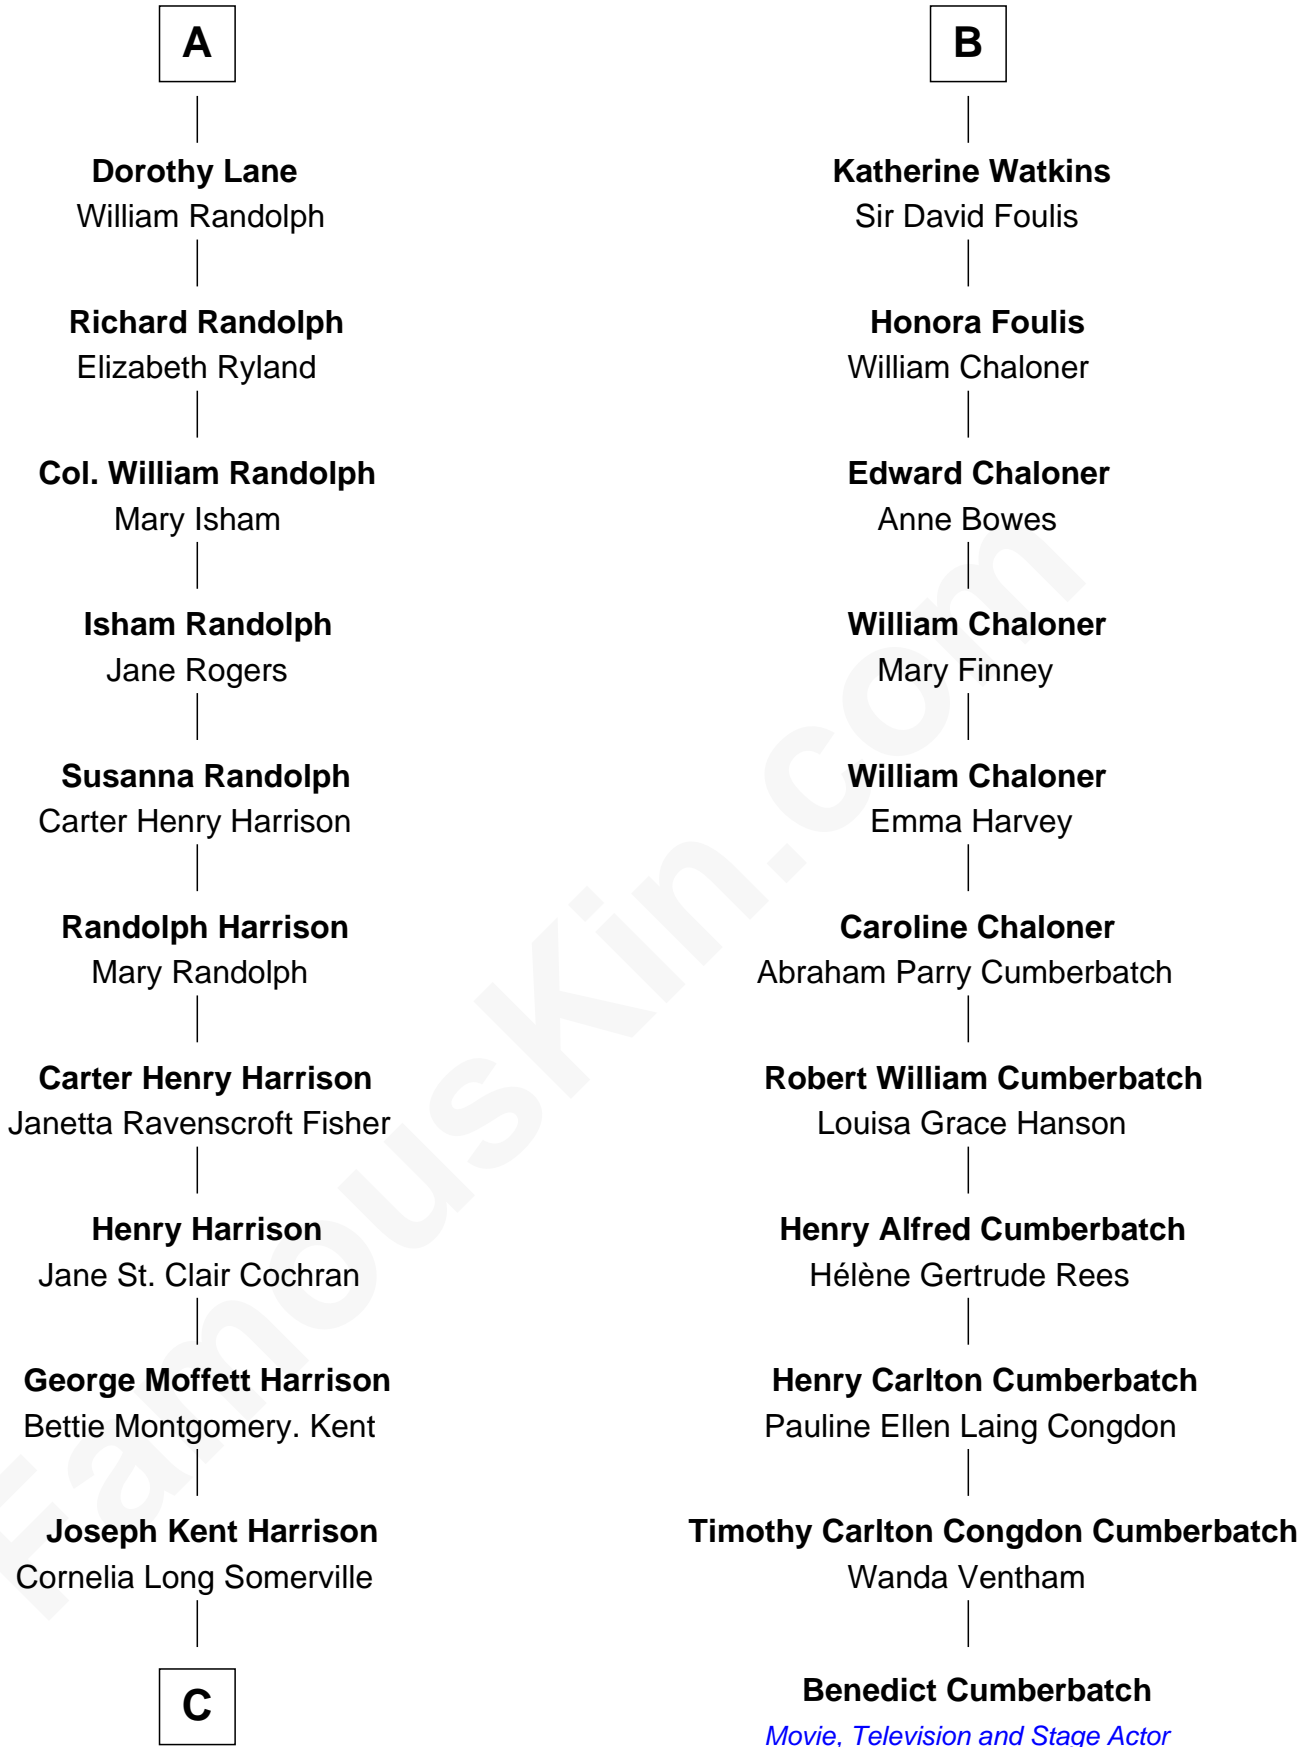

FamousKin.com
Relationship Chart of
Edward Norton
Movie Actor

17th cousin 2 times removed of
Benedict Cumberbatch
Movie, Television and Stage Actor

C

Betty Kent Harrison
Edward Mower Norton

Edward Mower Norton
Lydia Robinson Rouse