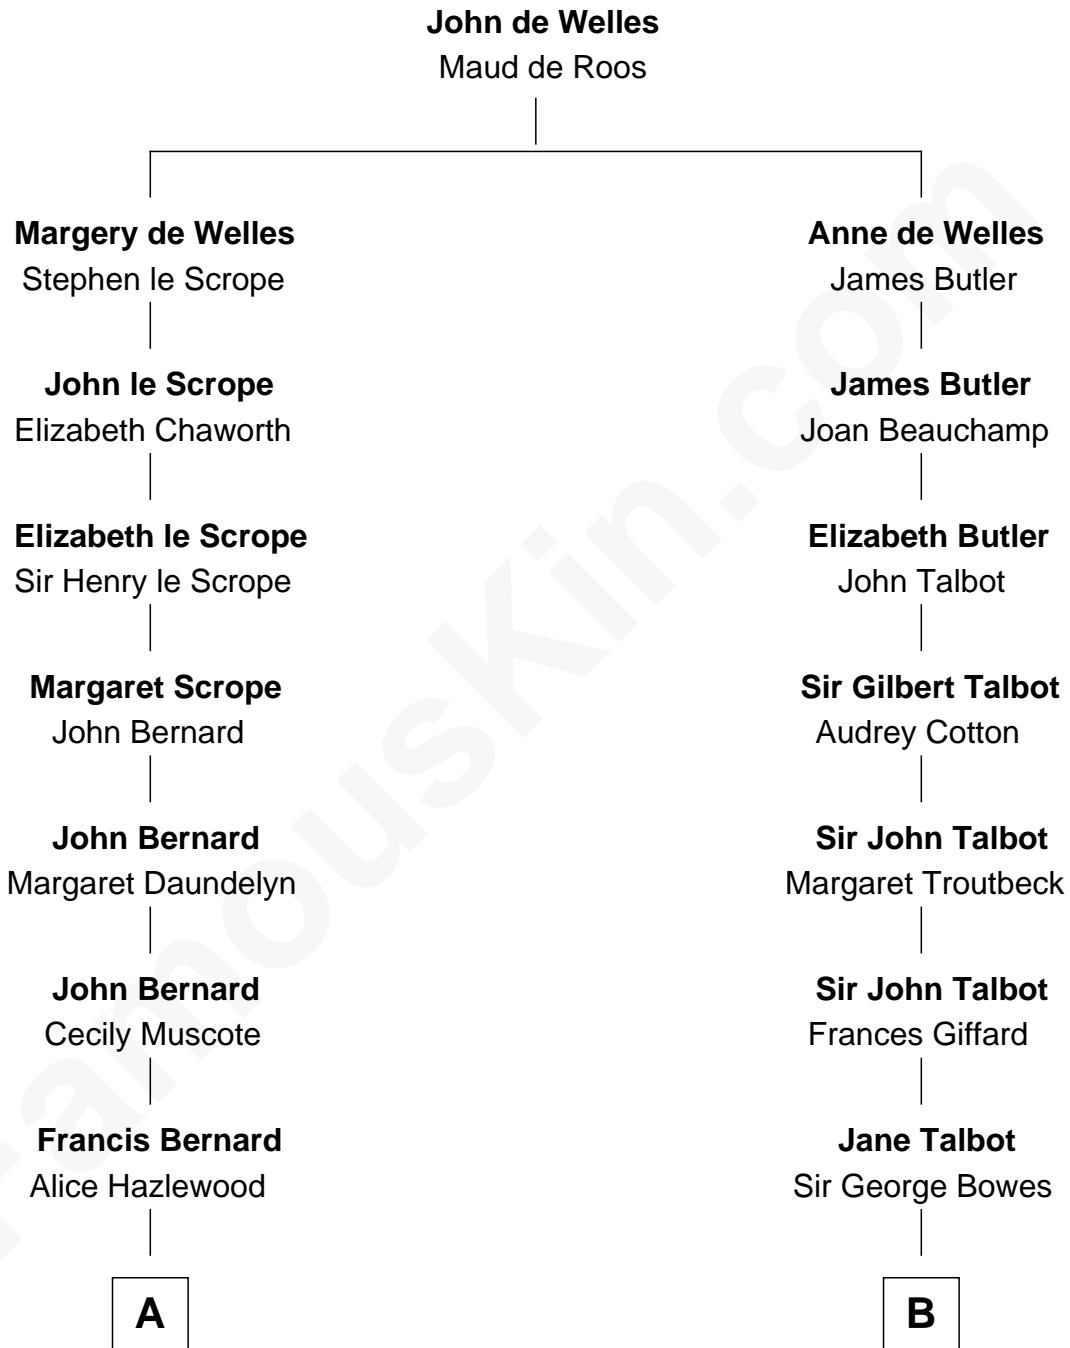

FamousKin.com
Relationship Chart of
Edward Norton
Movie Actor

18th cousin 2 times removed of
Benedict Cumberbatch
Movie, Television and Stage Actor

C

Joseph Kent Harrison
Cornelia Long Somerville

Betty Kent Harrison
Edward Mower Norton

Edward Mower Norton
Lydia Robinson Rouse

Edward Norton
Movie Actor

D

Timothy Carlton Congdon Cumberbatch
Wanda Ventham

Benedict Cumberbatch
Movie, Television and Stage Actor

FamousKin.com