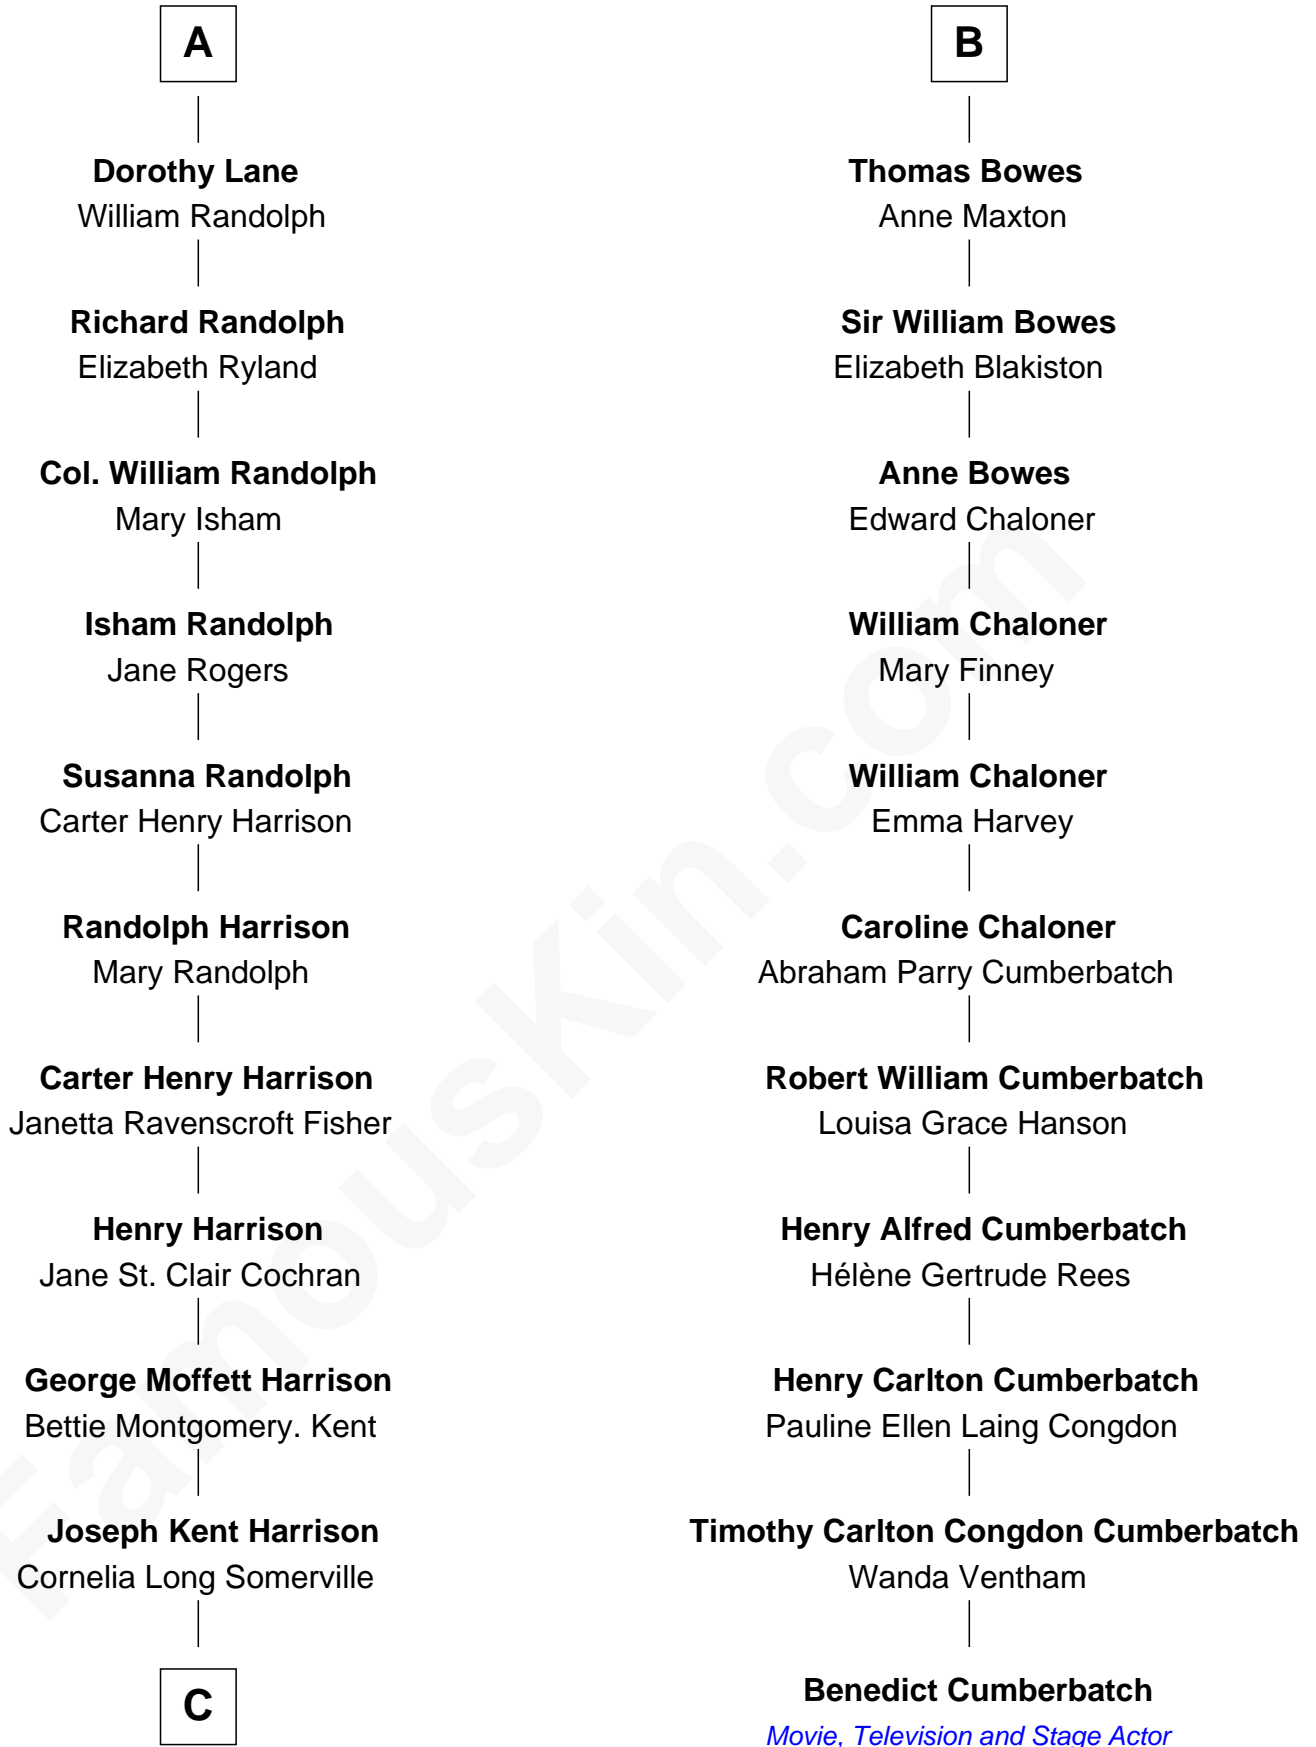

FamousKin.com

Relationship Chart of

Edward Norton

Movie Actor

17th cousin 2 times removed of

Benedict Cumberbatch

Movie, Television and Stage Actor

C

Betty Kent Harrison
Edward Mower Norton

Edward Mower Norton
Lydia Robinson Rouse

Edward Norton
Movie Actor

FamousKin.com