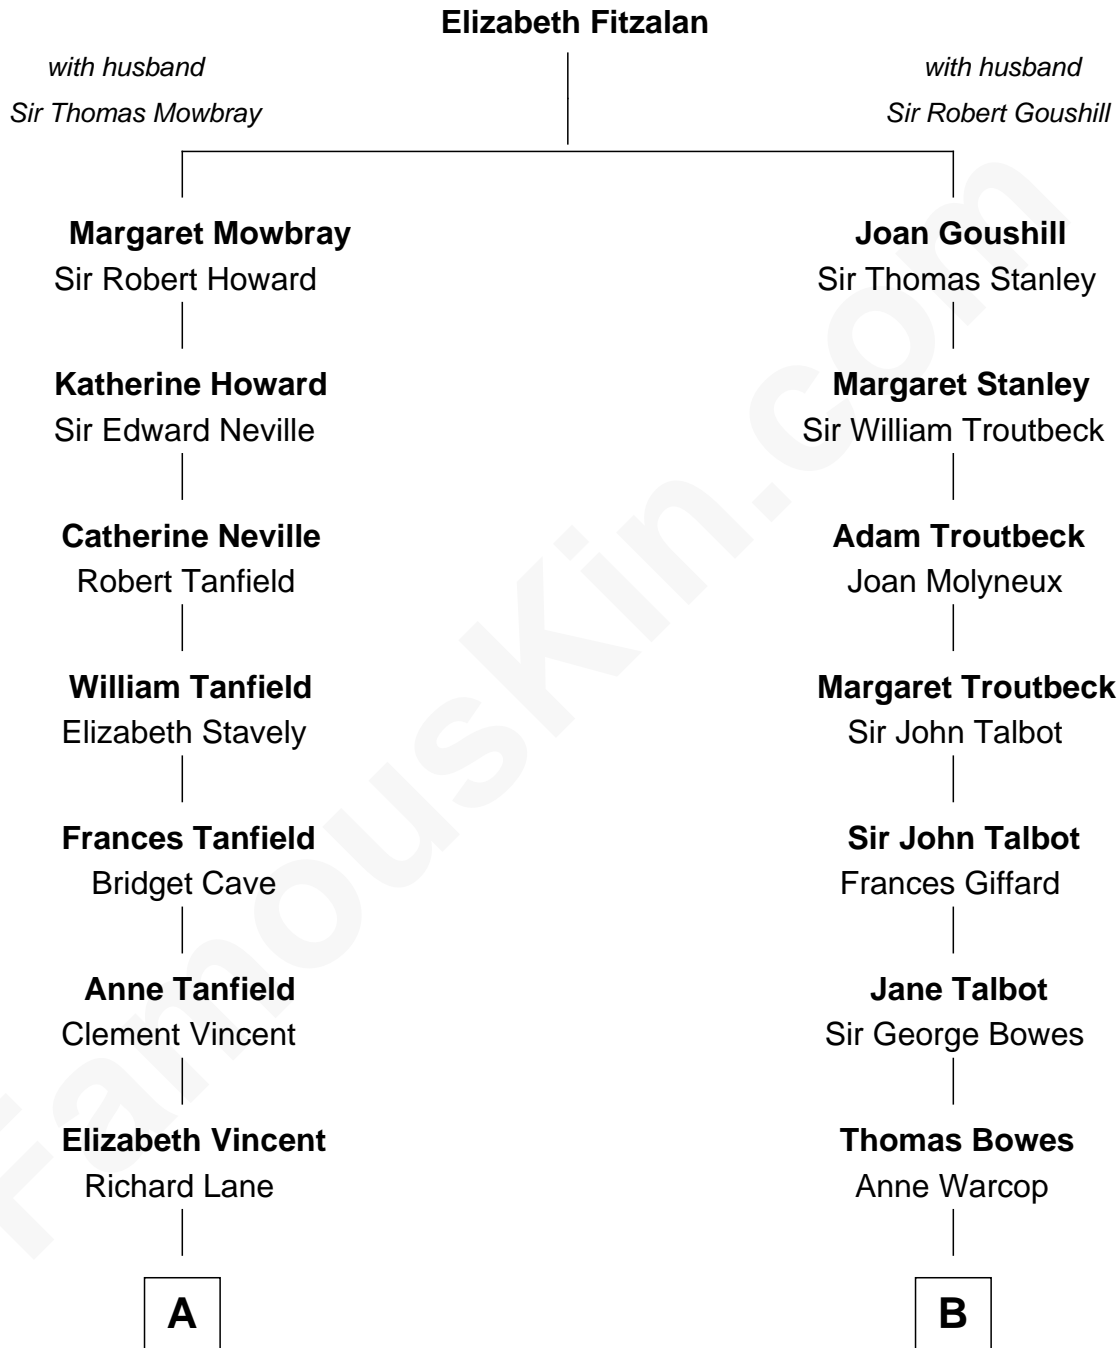

FamousKin.com

Relationship Chart of

Edward Norton

Movie Actor

17th cousin 2 times removed of

Benedict Cumberbatch

Movie, Television and Stage Actor

C

Betty Kent Harrison
Edward Mower Norton

Edward Mower Norton
Lydia Robinson Rouse

Edward Norton
Movie Actor

FamousKin.com