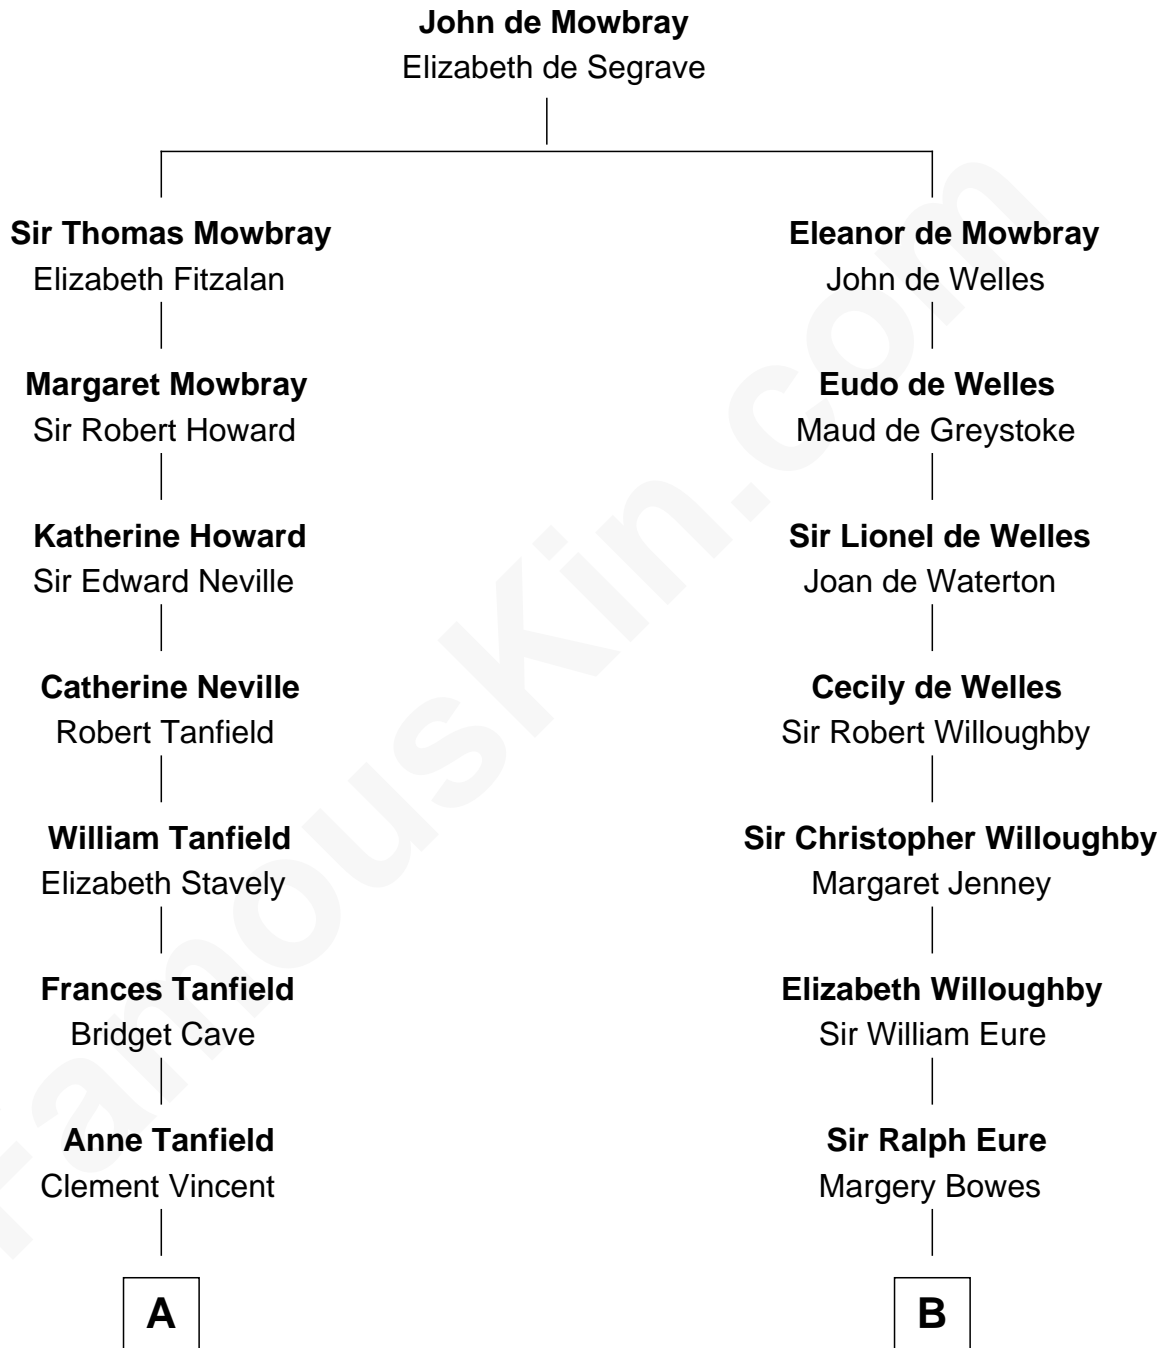

FamousKin.com Relationship Chart of

Edward Norton

Movie Actor

20th cousin of

Benedict Cumberbatch

Movie, Television and Stage Actor

C

Joseph Kent Harrison
Cornelia Long Somerville

Betty Kent Harrison
Edward Mower Norton

Edward Mower Norton
Lydia Robinson Rouse

Edward Norton
Movie Actor

D

Henry Alfred Cumberbatch
Hélène Gertrude Rees

Henry Carlton Cumberbatch
Pauline Ellen Laing Congdon