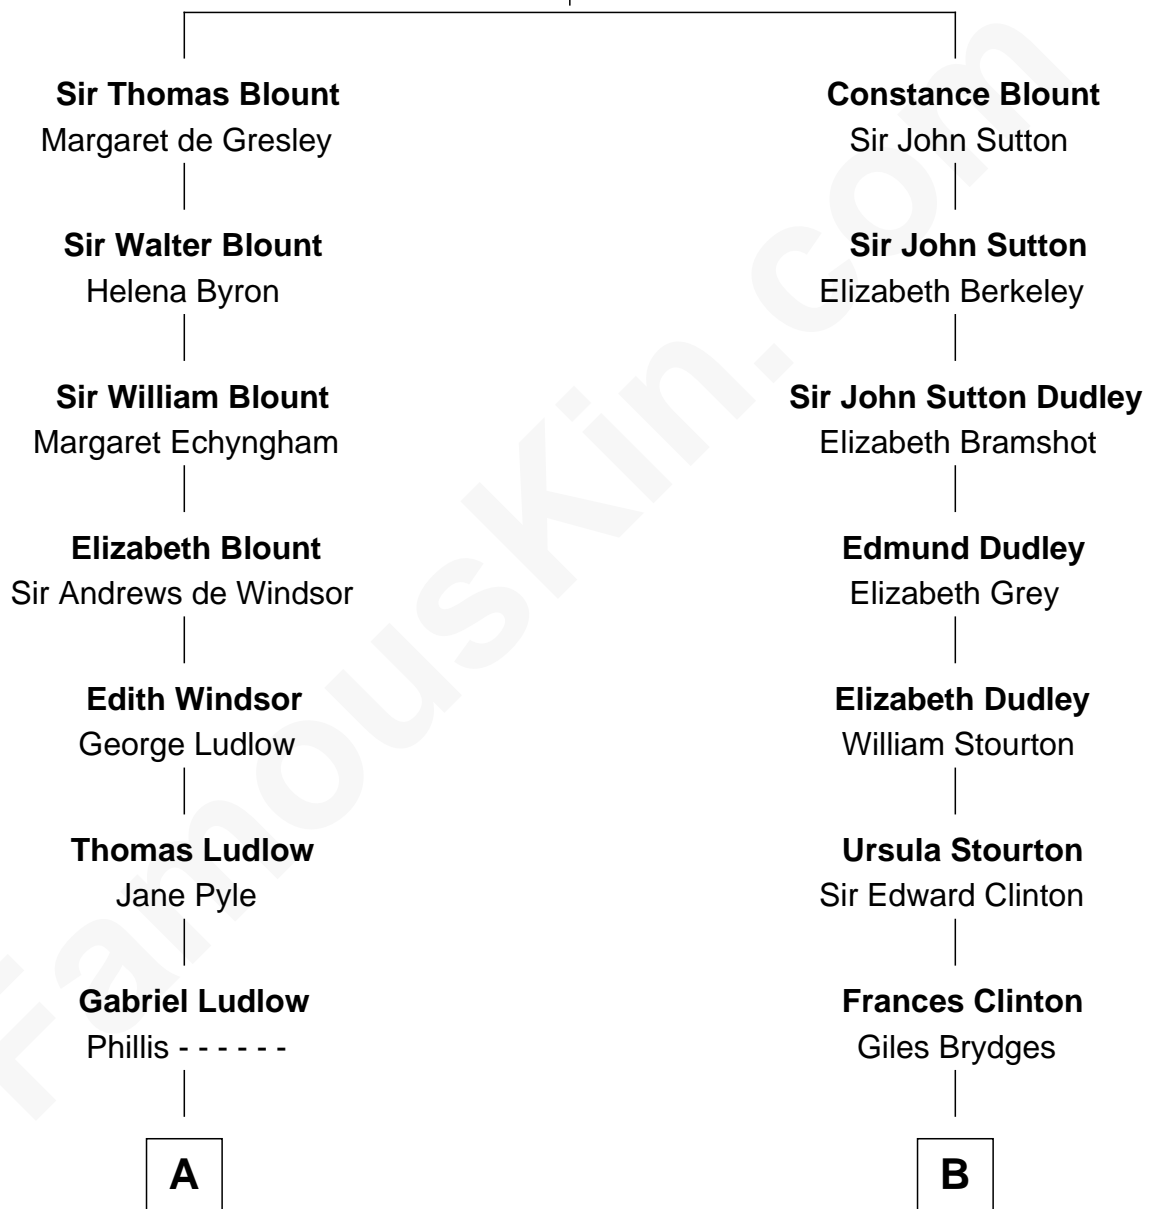

FamousKin.com Relationship Chart of

Edward Norton

Movie Actor

18th cousin of

Queen Elizabeth II

Queen of the United Kingdom

Sir Walter Blount

Sancha de Ayala

C

Edward Mower Norton

Lydia Robinson Rouse

Edward Norton

Movie Actor

D

Elizabeth Bowes-Lyon

George VI, King of the United Kingdom

Queen Elizabeth II

Queen of the United Kingdom

FamousKin.com