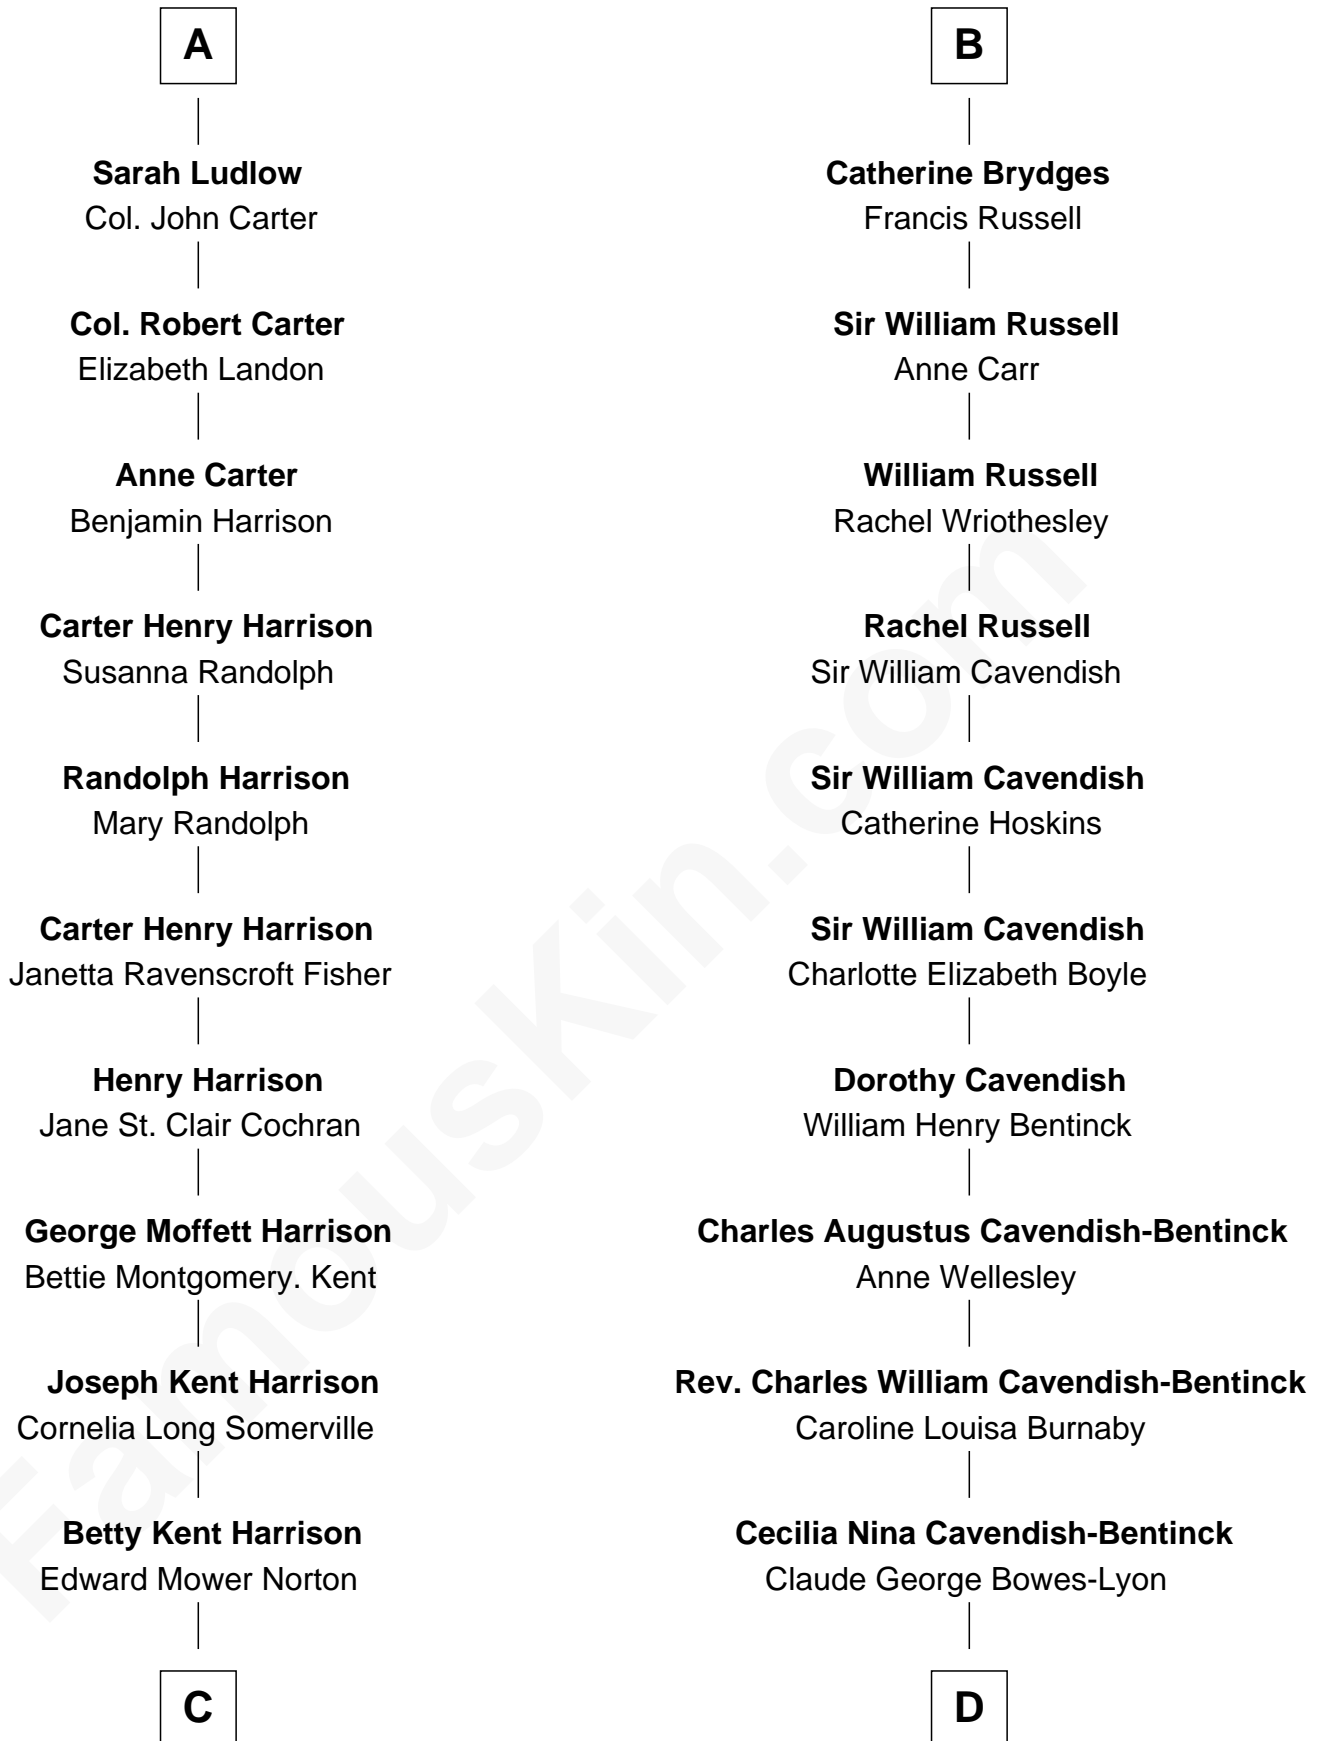

FamousKin.com Relationship Chart of

Edward Norton

Movie Actor

18th cousin of

Queen Elizabeth II

Queen of the United Kingdom

Sir Walter Blount

Sancha de Ayala

C

Edward Mower Norton

Lydia Robinson Rouse

Edward Norton

Movie Actor

D

Elizabeth Bowes-Lyon

George VI, King of the United Kingdom