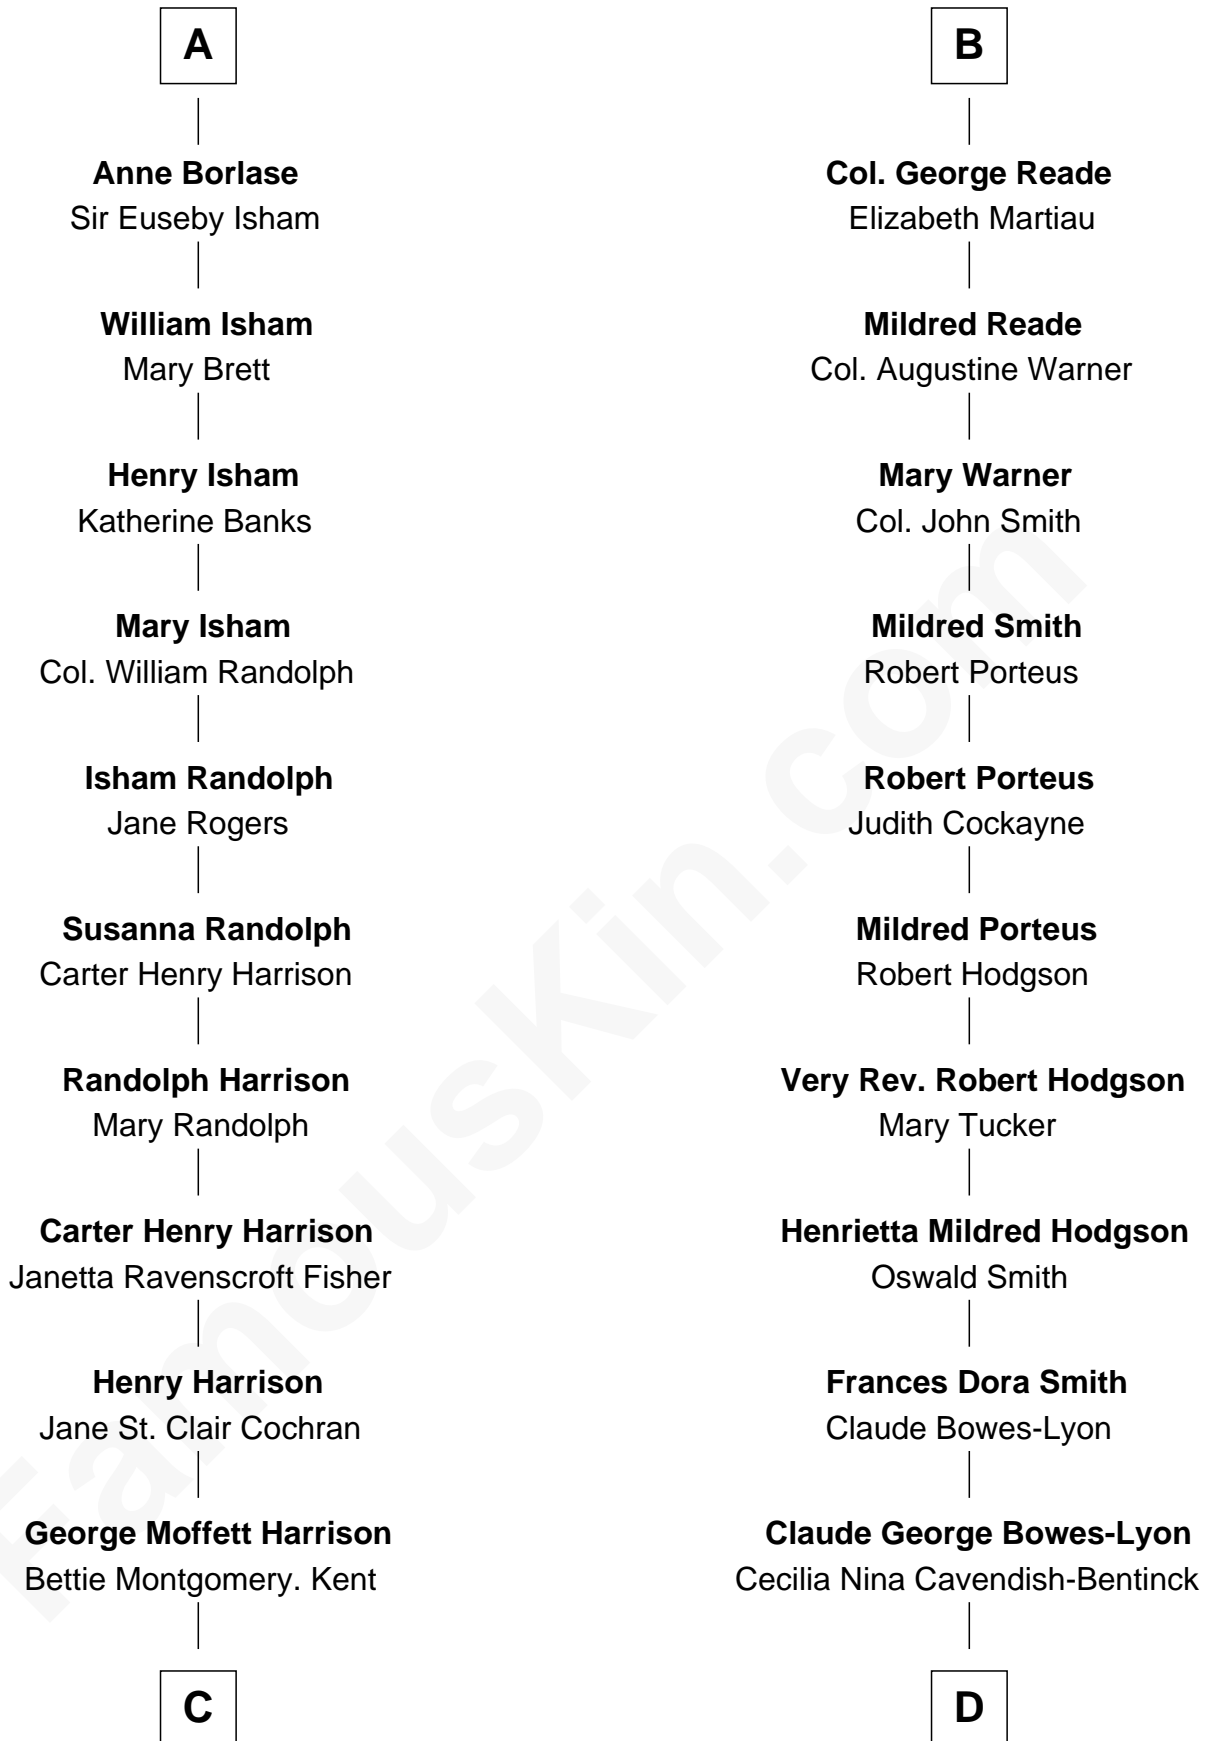

# FamousKin.com Relationship Chart of

**Edward Norton**

*Movie Actor*

18th cousin 2 times removed of

**Queen Elizabeth II**

*Queen of the United Kingdom*

**C**

**Joseph Kent Harrison**  
Cornelia Long Somerville

**Betty Kent Harrison**  
Edward Mower Norton

**Edward Mower Norton**  
Lydia Robinson Rouse

**Edward Norton**  
*Movie Actor*

**D**

**Elizabeth Bowes-Lyon**  
George VI, King of the United Kingdom

**Queen Elizabeth II**  
*Queen of the United Kingdom*