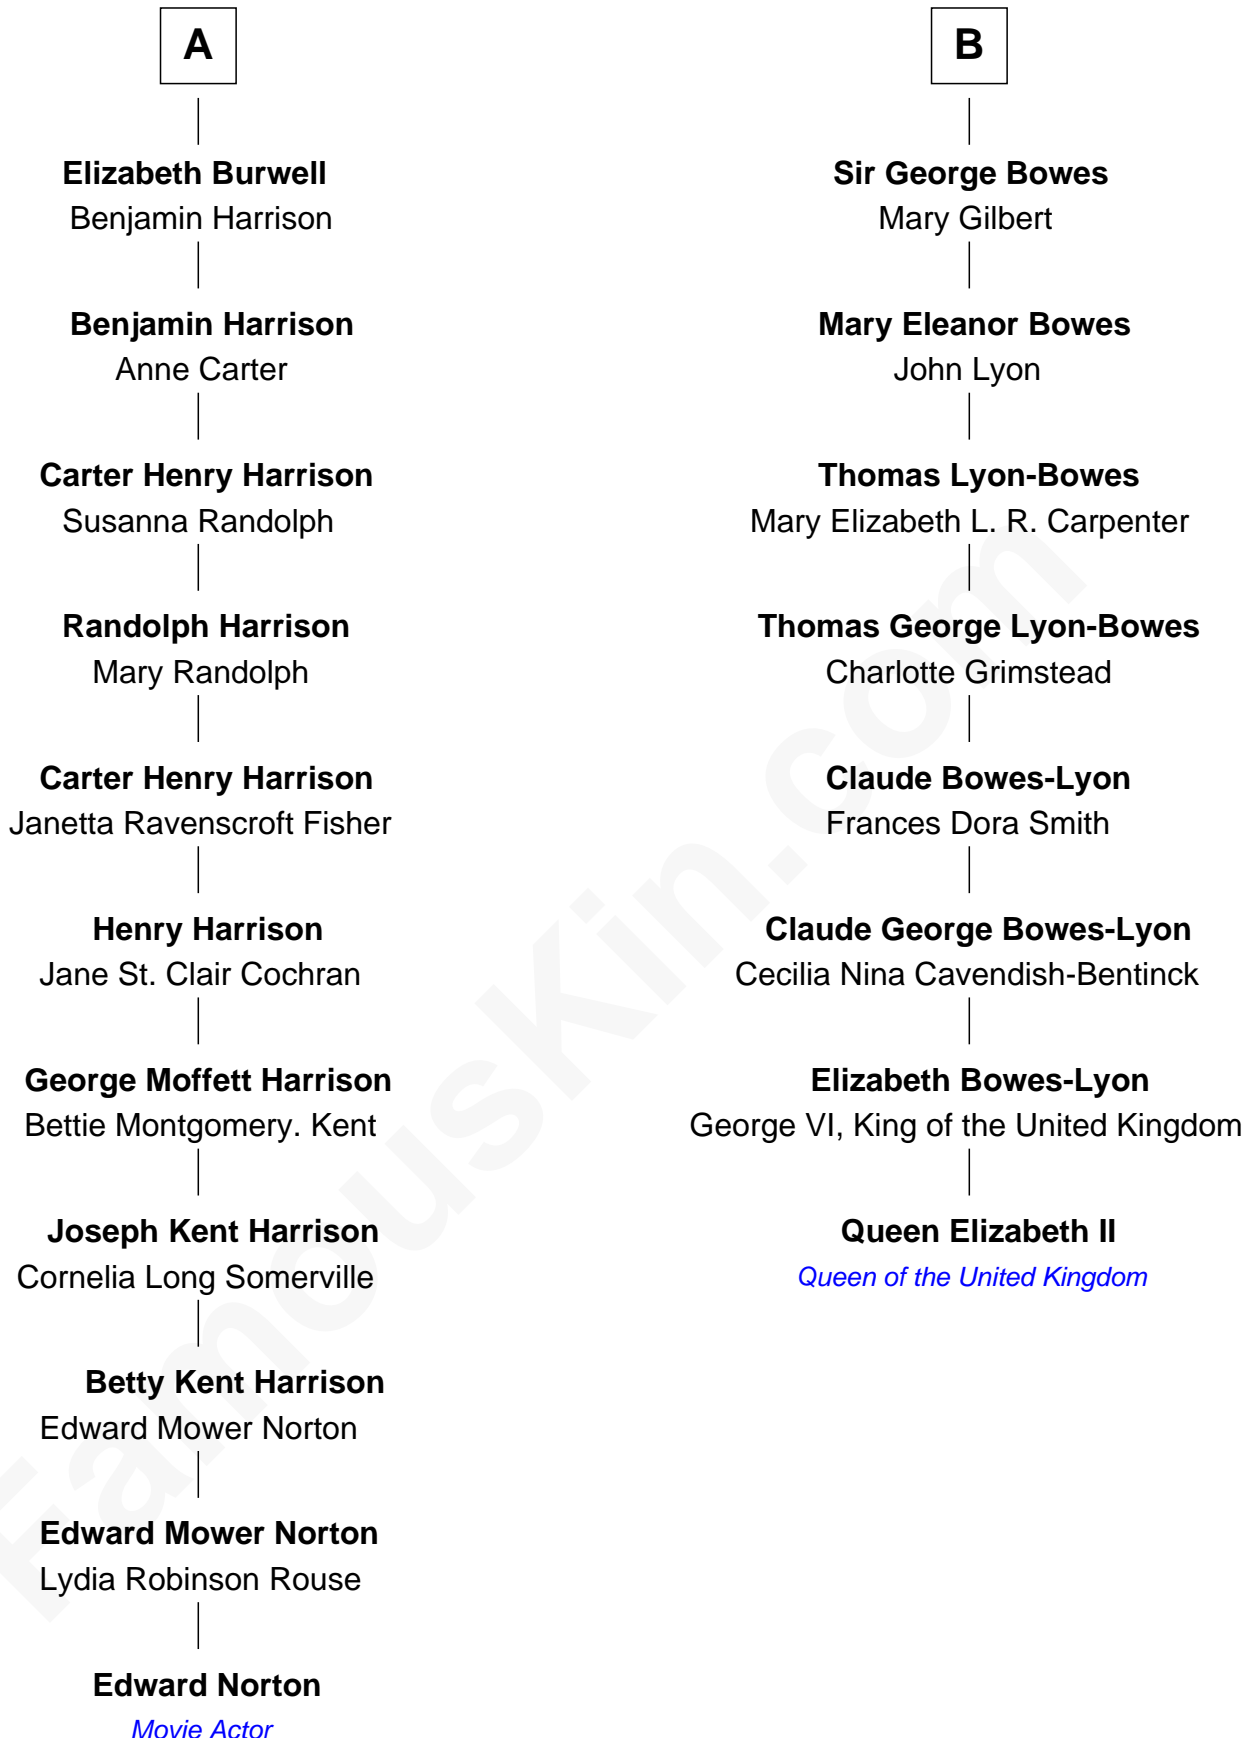

FamousKin.com Relationship Chart of

Edward Norton

Movie Actor

14th cousin 3 times removed of

Queen Elizabeth II

Queen of the United Kingdom

William Cotton

Alice Abbott

Edward Norton photo by [David Shankbone](#) ([CC BY 3.0](#))

Elizabeth II photo by [Eric Draper](#)