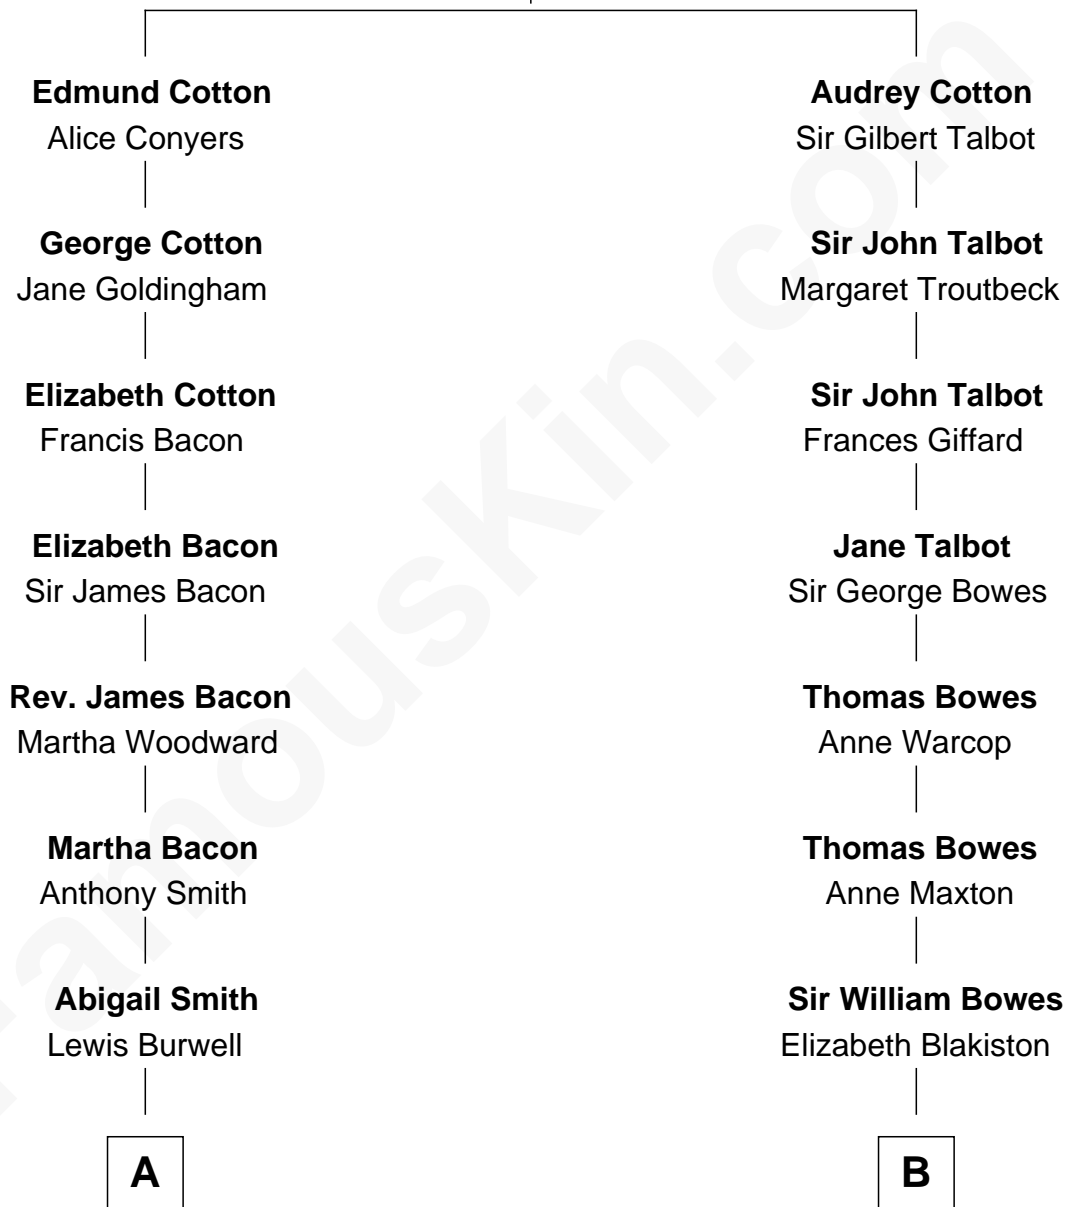

FamousKin.com Relationship Chart of

Edward Norton

Movie Actor

14th cousin 3 times removed of

Queen Elizabeth II

Queen of the United Kingdom

William Cotton

Alice Abbott

Edward Norton photo by [David Shankbone](#) ([CC BY 3.0](#))

Elizabeth II photo by [Eric Draper](#)