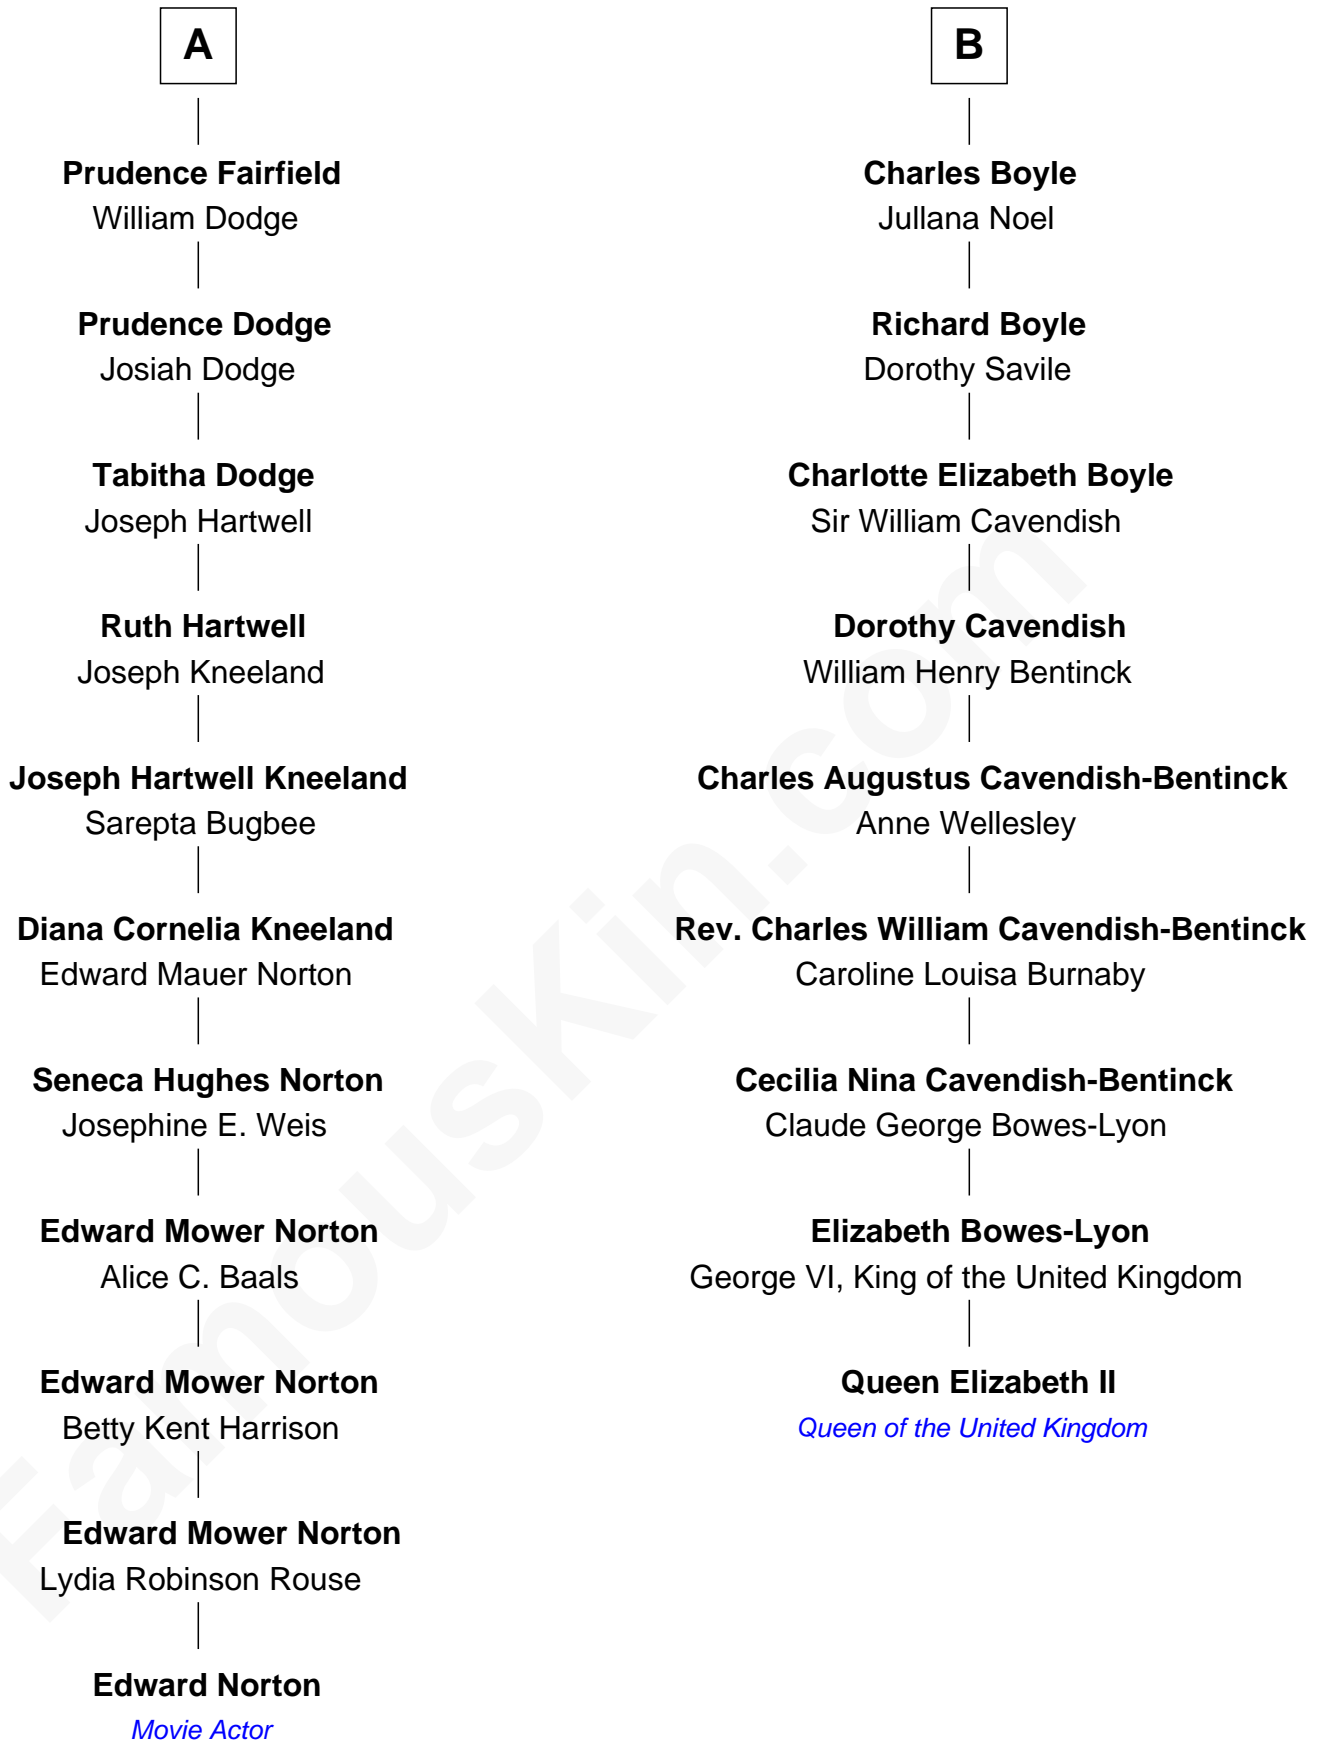

FamousKin.com Relationship Chart of

Edward Norton

Movie Actor

15th cousin 2 times removed of

Queen Elizabeth II

Queen of the United Kingdom

Sir Philip Wentworth

Mary Clifford

Elizabeth Wentworth

Sir Martin de la See

Joan de la See

Sir Piers Hildyard

Isabel Hildyard

Ralph Legard

Joan Ledgard

Richard Skepper

Edward Skepper

Mary Robinson

Rev. William Skepper

Sarah Fisher

Sarah Skepper

Walter Fairfield

A

Sir Henry Wentworth

Honora Rogers

Sir William Seymour

Frances Devereux

Jane Seymour

Charles Boyle

B

Edward Norton photo by [David Shankbone](#) (CC BY 3.0)

Elizabeth II photo by [Eric Draper](#)