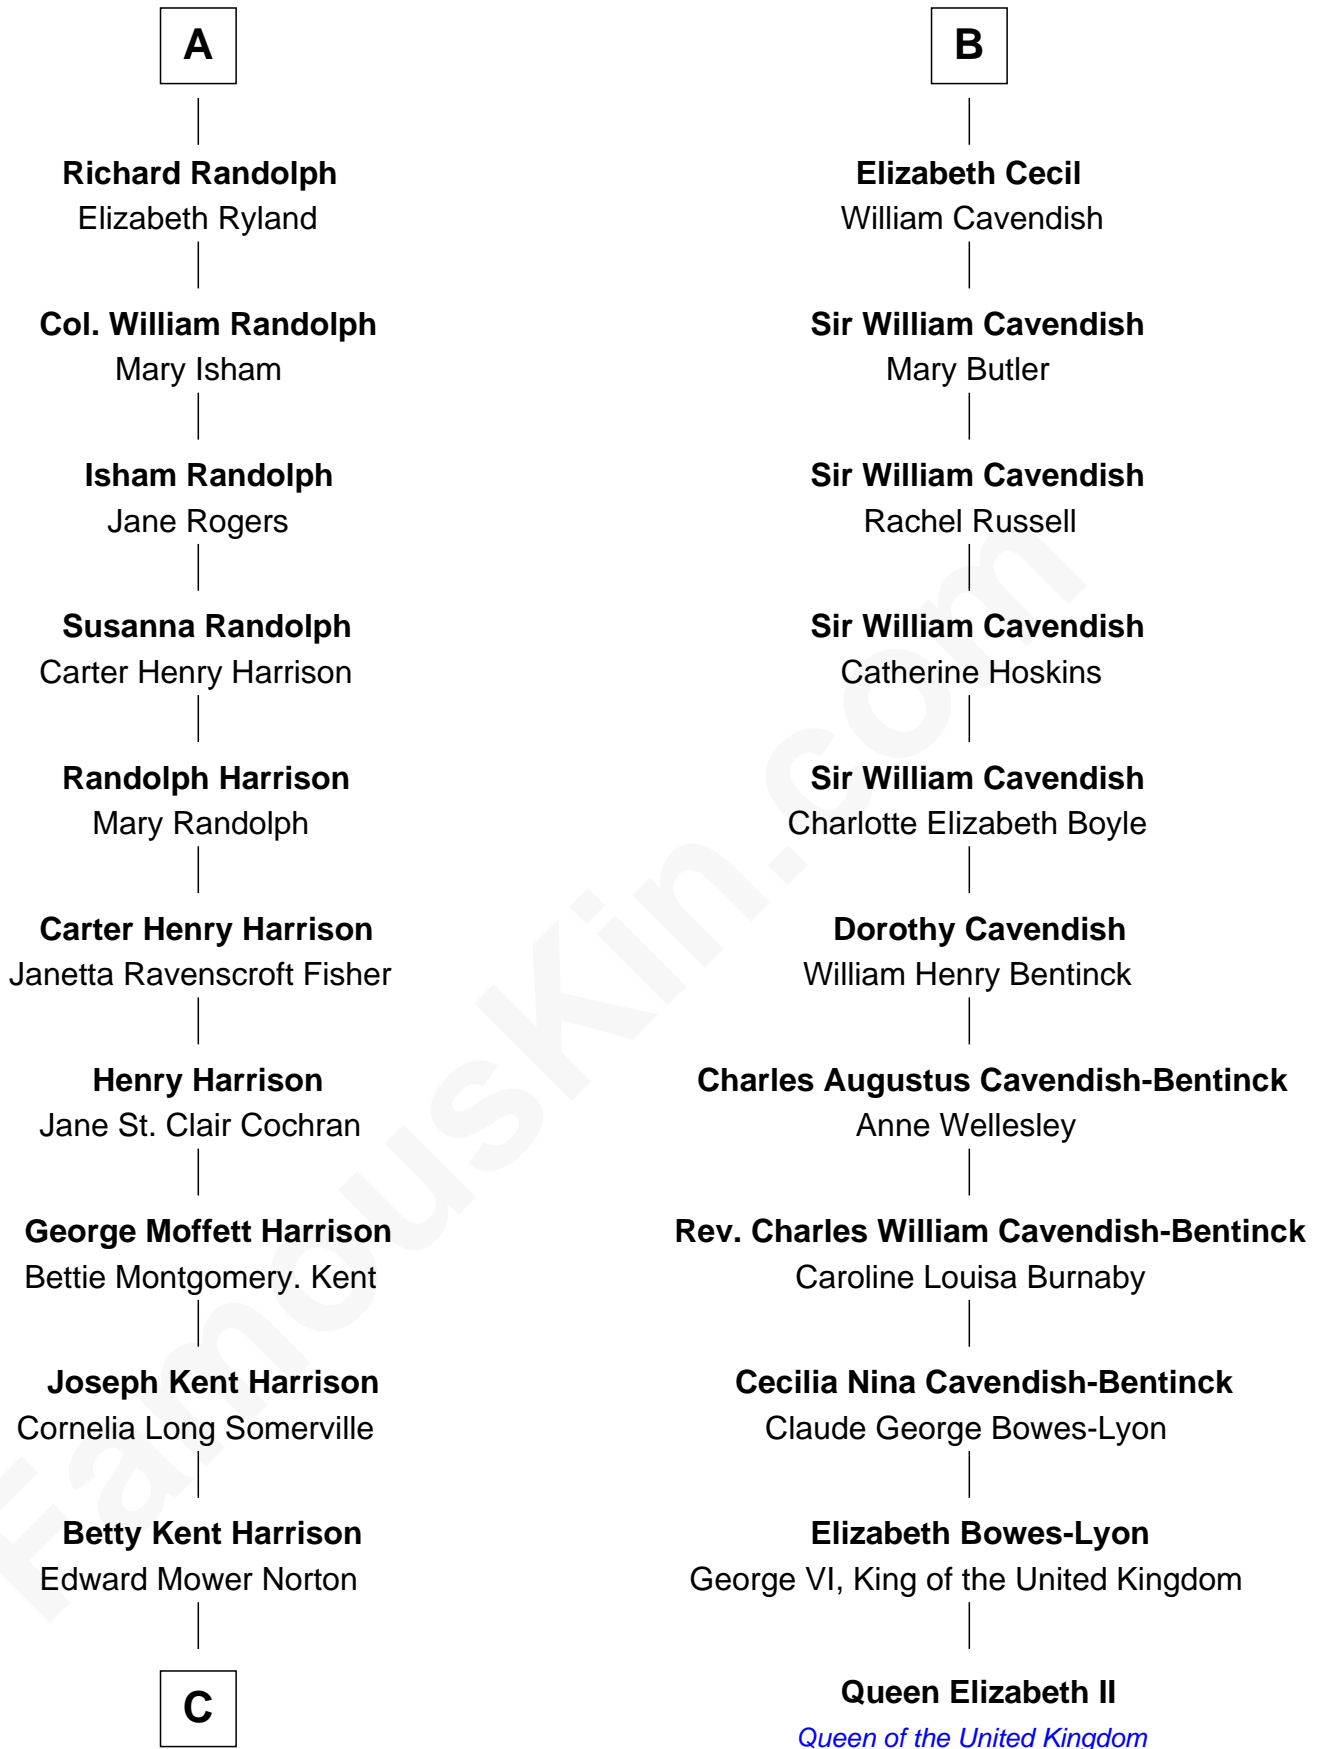

# FamousKin.com Relationship Chart of

**Edward Norton**

*Movie Actor*

17th cousin 1 time removed of

**Queen Elizabeth II**

*Queen of the United Kingdom*

**Sir Robert Howard**

Margaret Mowbray

**Anne Tanfield**

Clement Vincent

**Elizabeth Vincent**

Richard Lane

**Dorothy Lane**

William Randolph

**A**

**Sir John Howard**

Katherine Moleyns

**Sir Thomas Howard**

Elizabeth Tilney

**Muriel Howard**

Sir Thomas Knyvet

**Sir Henry Knyvet**

Anne Pickering

**Sir Henry Knyvet**

Elizabeth Stumpe

**Catherine Knyvet**

Thomas Howard

**Catherine Howard**

Sir William Cecil

**B**

**C**

**Edward Mower Norton**