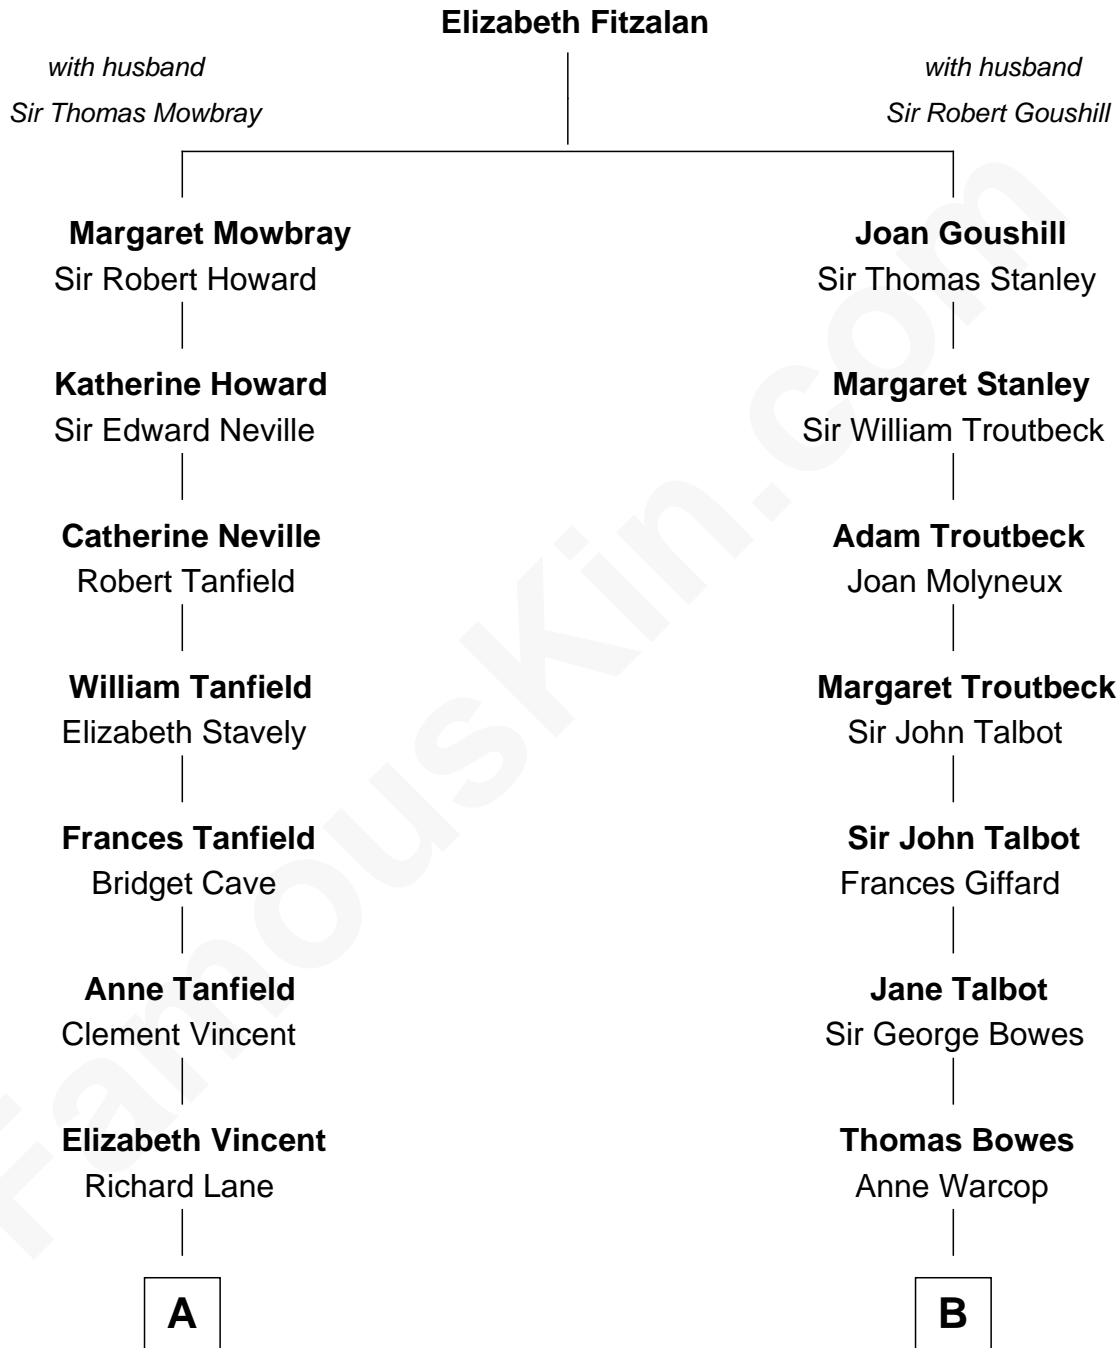

FamousKin.com Relationship Chart of

Edward Norton

Movie Actor

16th cousin 3 times removed of

Queen Elizabeth II

Queen of the United Kingdom

C

Betty Kent Harrison
Edward Mower Norton

Edward Mower Norton
Lydia Robinson Rouse

Edward Norton
Movie Actor

FamousKin.com