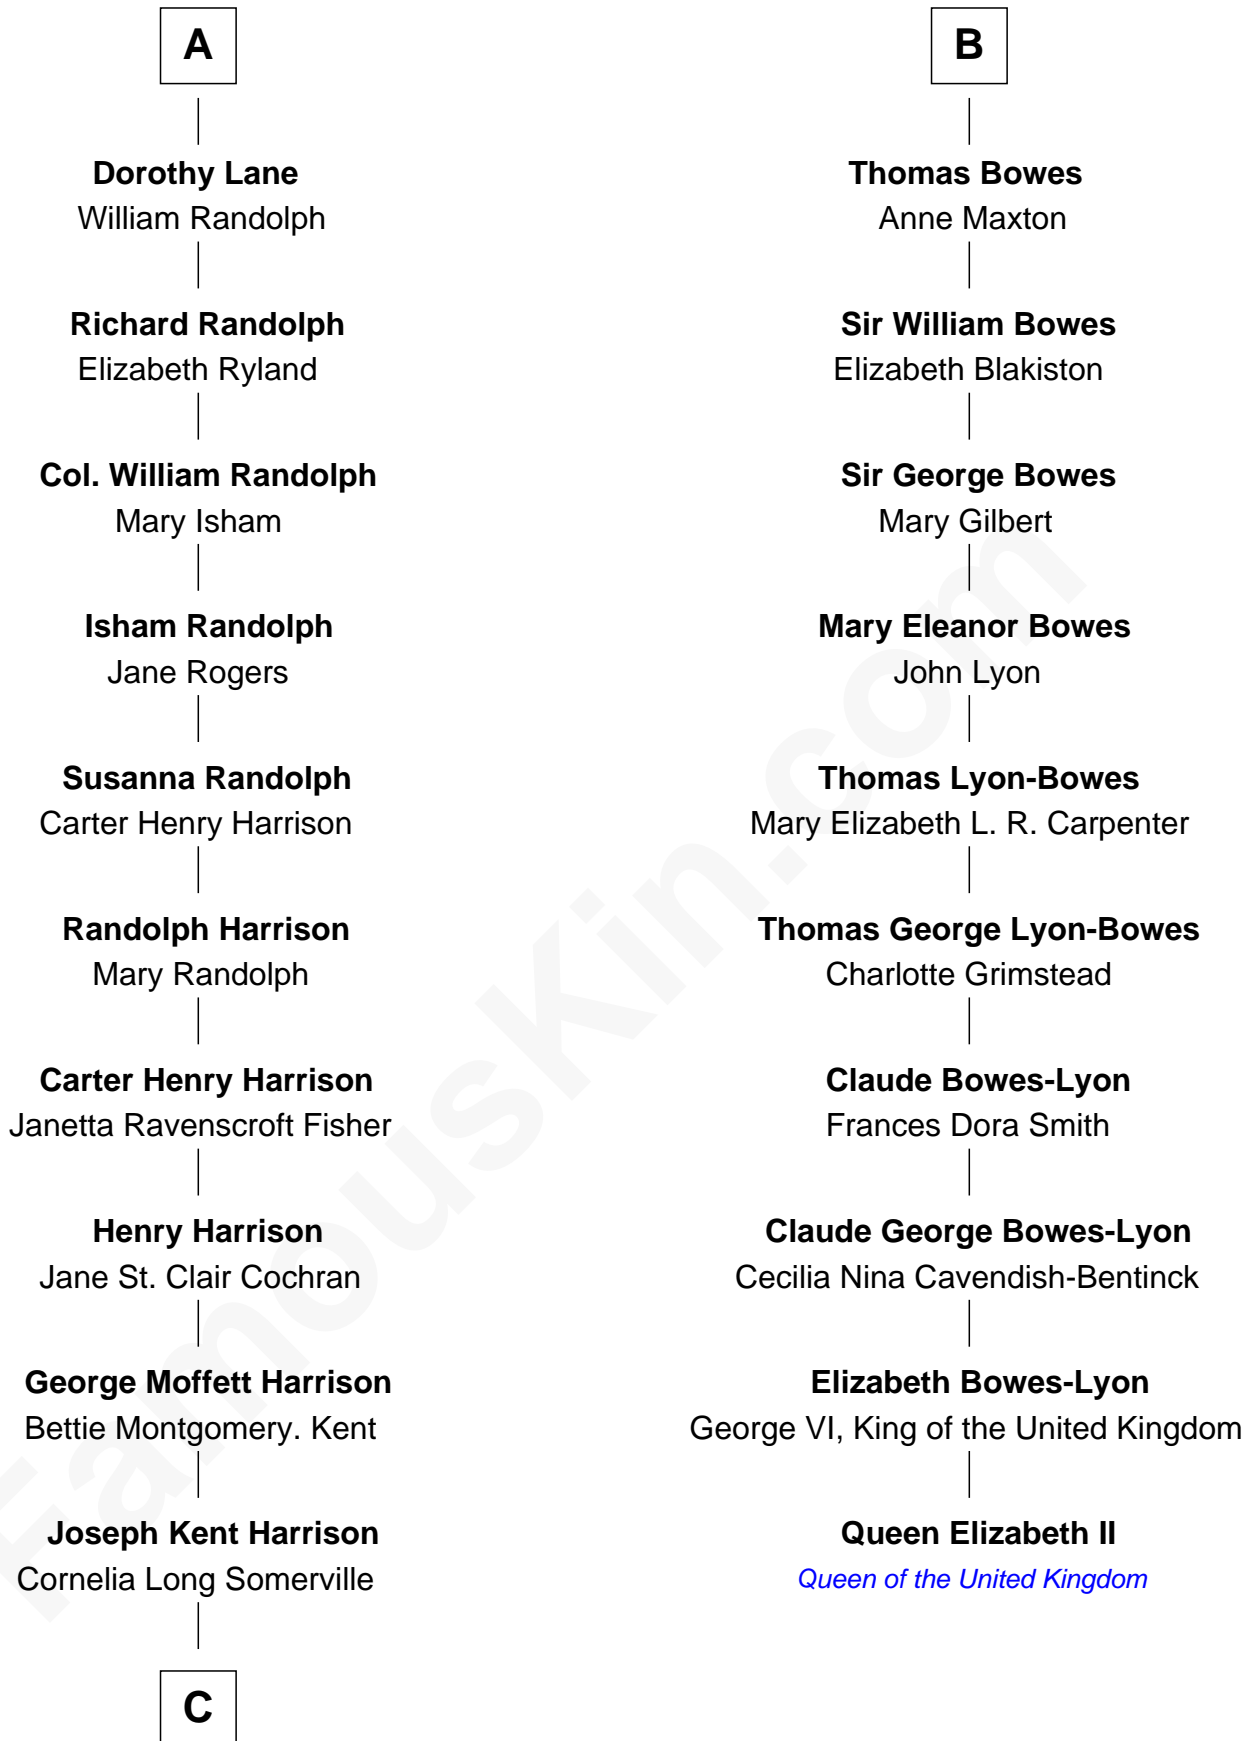

FamousKin.com Relationship Chart of

Edward Norton

Movie Actor

16th cousin 3 times removed of

Queen Elizabeth II

Queen of the United Kingdom

C

Betty Kent Harrison
Edward Mower Norton

Edward Mower Norton
Lydia Robinson Rouse

Edward Norton
Movie Actor

FamousKin.com