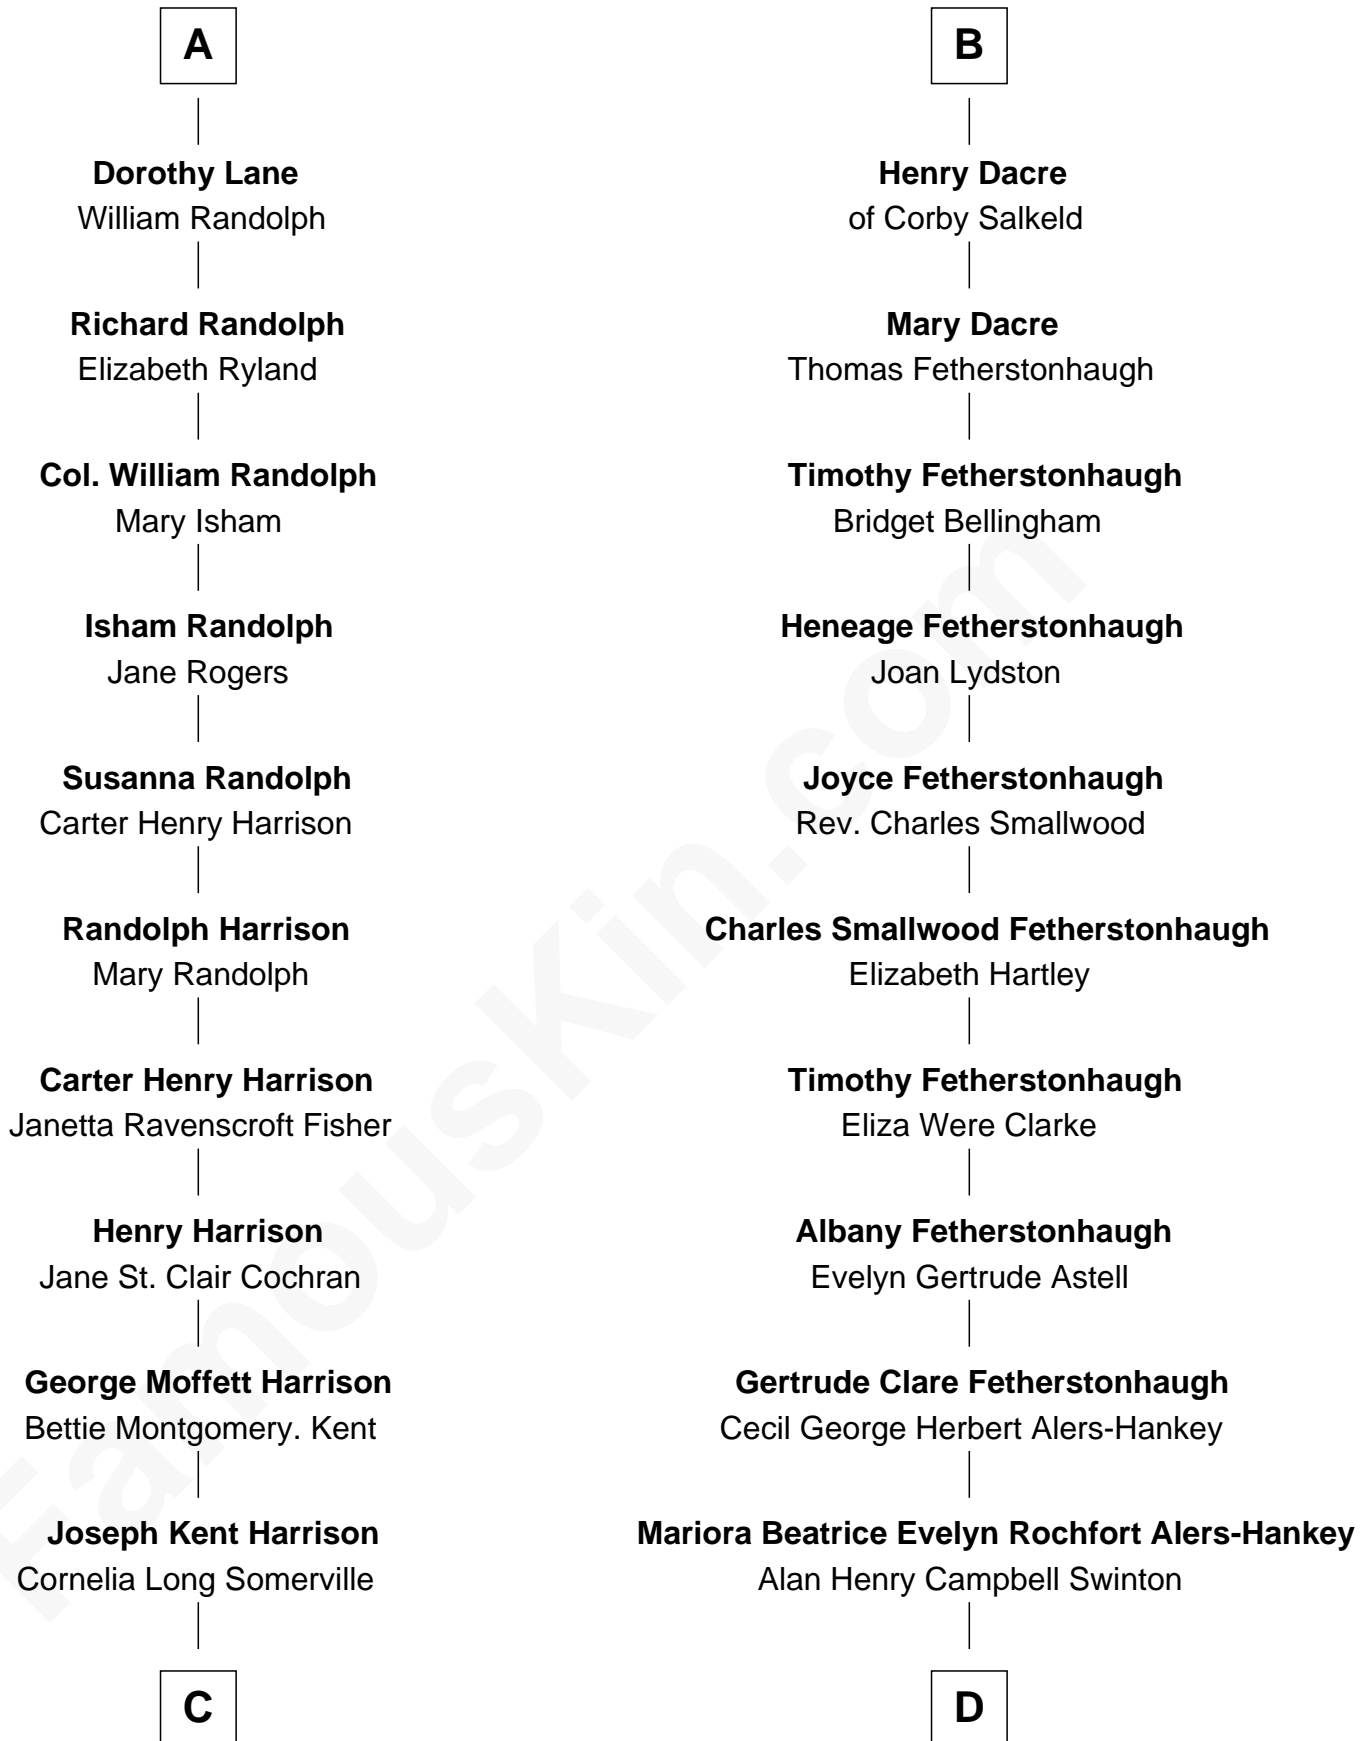

FamousKin.com Relationship Chart of

Edward Norton

Movie Actor

18th cousin 1 time removed of

Tilda Swinton

Movie Actress

John of Gaunt

*with wife
Katherine Roet*

Anne Pickering

Elizabeth Vincent

Richard Lane

Alice Knyvet

Christopher Dacre

A

B

C