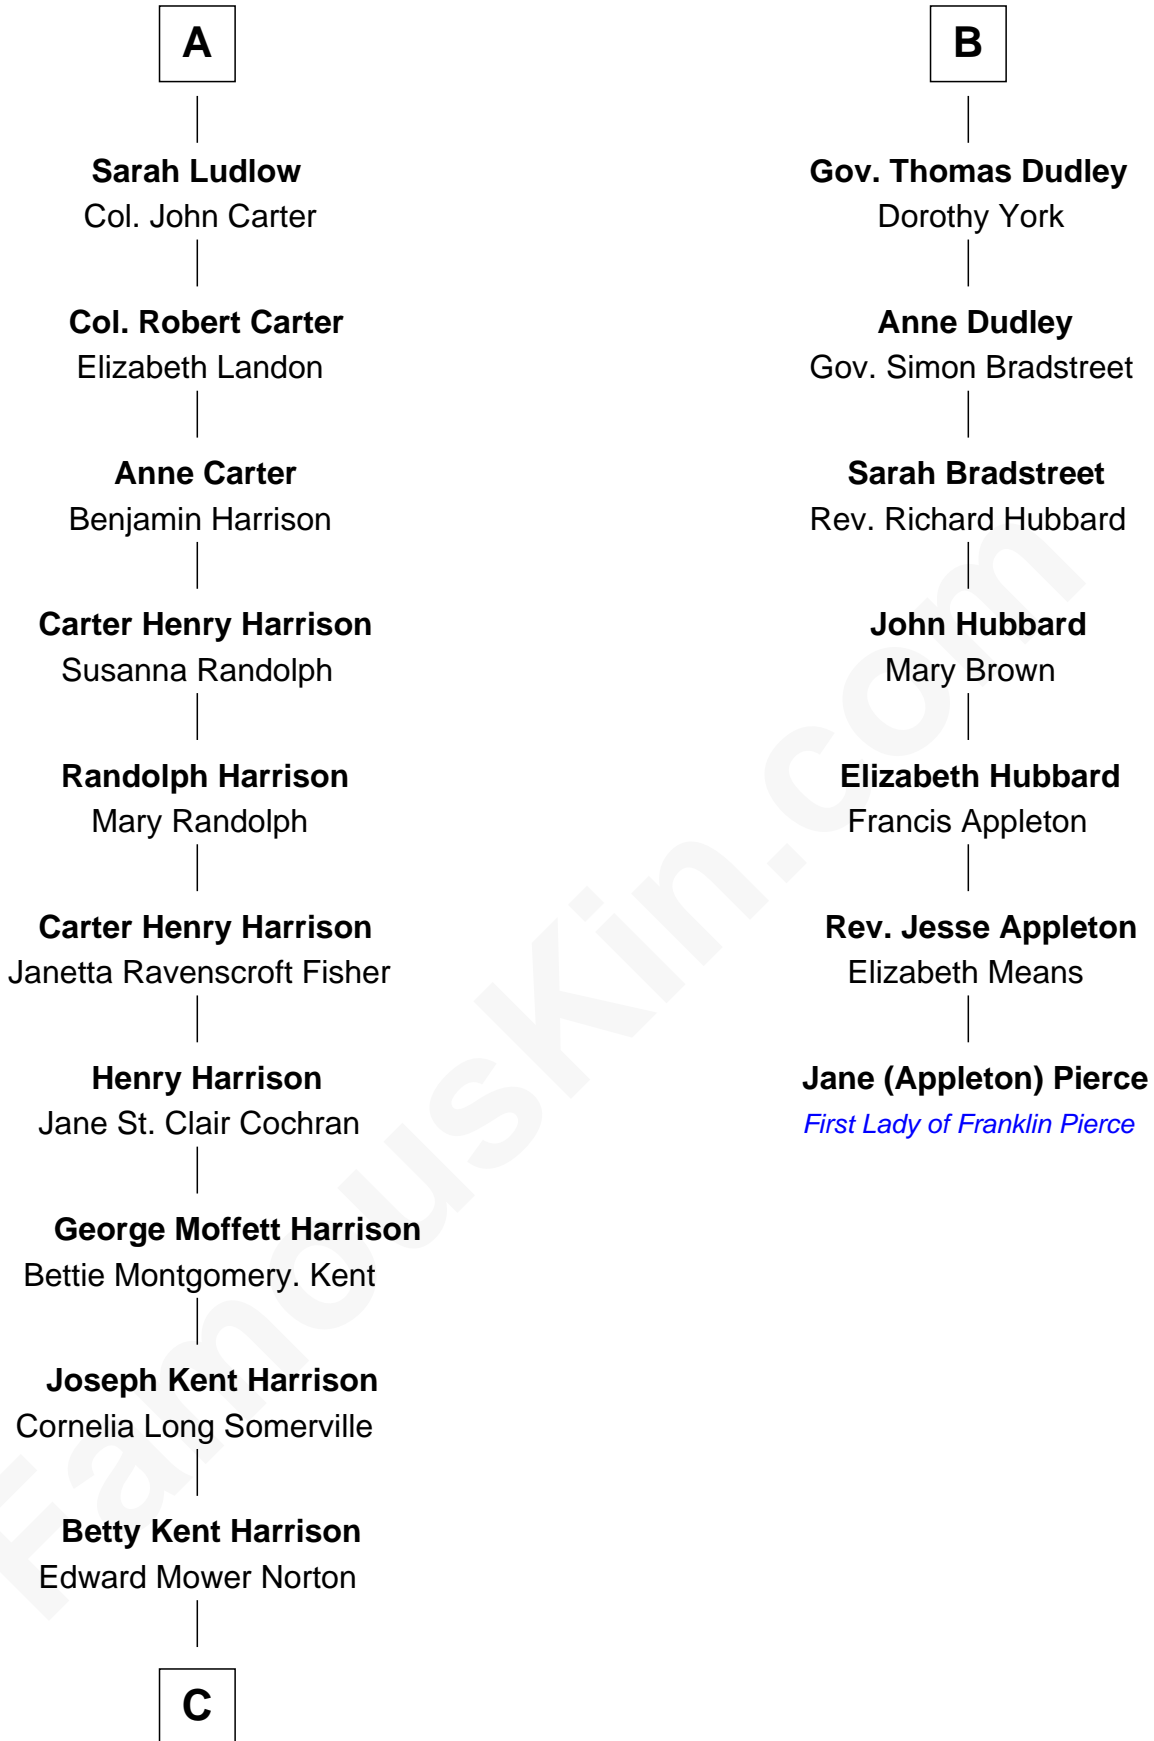

FamousKin.com
Relationship Chart of
Edward Norton
Movie Actor

13th cousin 5 times removed of

Jane (Appleton) Pierce
First Lady of President Franklin Pierce

Sir Walter Blount
 Sancha de Ayala

Sir Thomas Blount
 Margaret de Gresley

Sir Edward Sutton
 Cecily Willoughby

Edith Windsor
 George Ludlow

Sir John Sutton
 Cecily Grey

Thomas Ludlow
 Jane Pyle

Sir Henry Dudley
 ----- Ashton

Gabriel Ludlow
 Phillis -----

Roger Dudley
 Susanna Thorne

A

B

Edward Mower Norton
Lydia Robinson Rouse

Edward Norton
Movie Actor

FamousKin.com