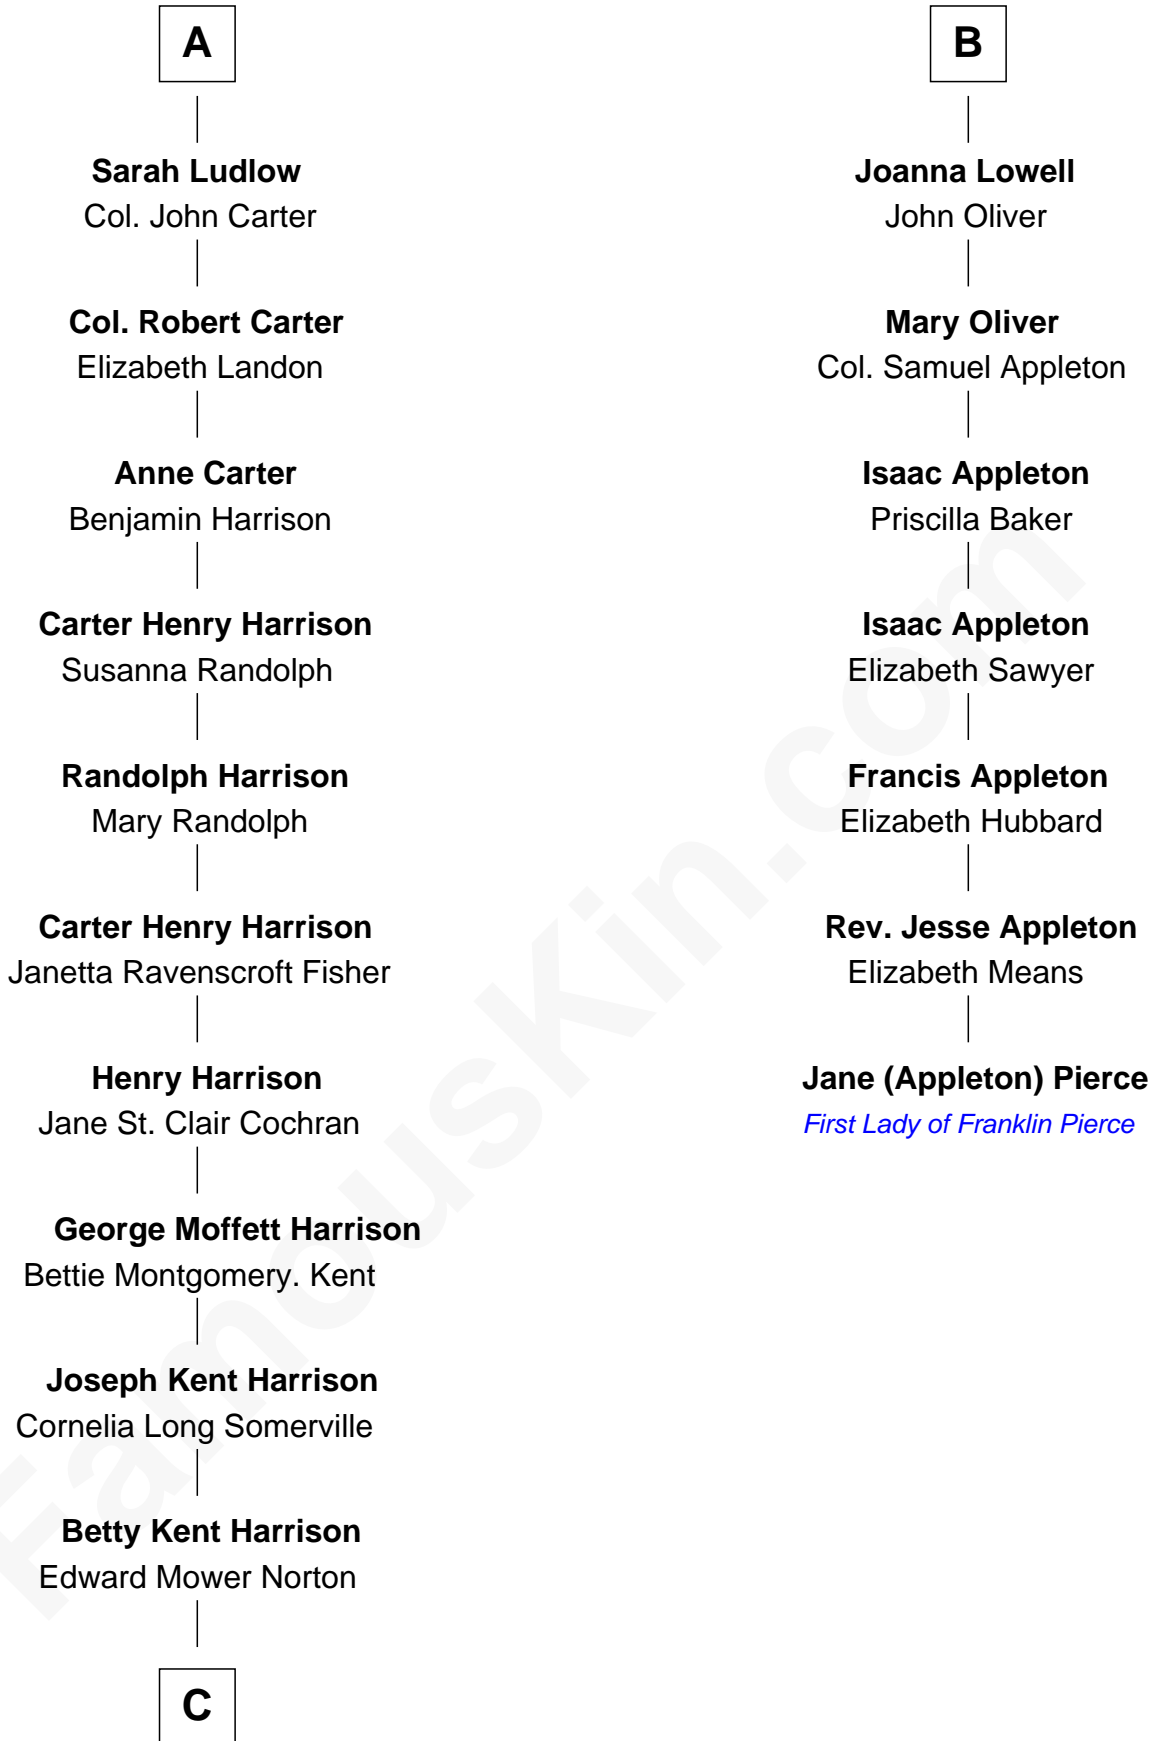

FamousKin.com

Relationship Chart of

Edward Norton

Movie Actor

13th cousin 5 times removed of

Jane (Appleton) Pierce

First Lady of President Franklin Pierce

C

Edward Mower Norton
Lydia Robinson Rouse

Edward Norton
Movie Actor

FamousKin.com