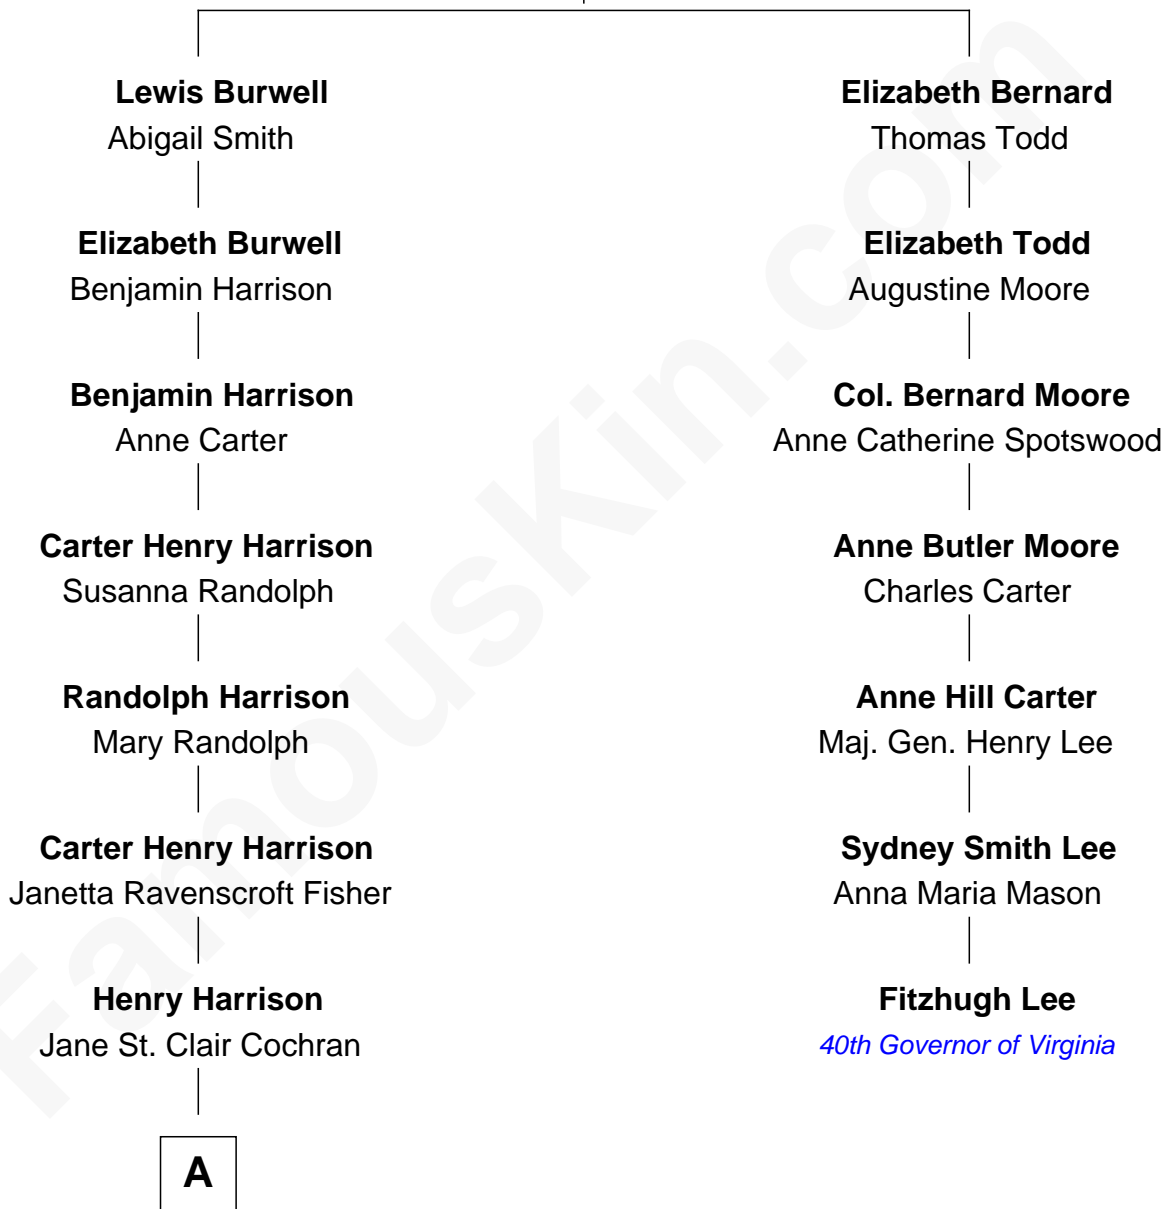

FamousKin.com Relationship Chart of

Edward Norton

Movie Actor

6th cousin 5 times removed of

Fitzhugh Lee

40th Governor of Virginia

Lucy Higginson

*with husband
Lewis Burwell*

*with husband
Col. William Bernard*

A

George Moffett Harrison

Bettie Montgomery. Kent

Joseph Kent Harrison

Cornelia Long Somerville

Betty Kent Harrison

Edward Mower Norton

Edward Mower Norton

Lydia Robinson Rouse

Edward Norton

Movie Actor