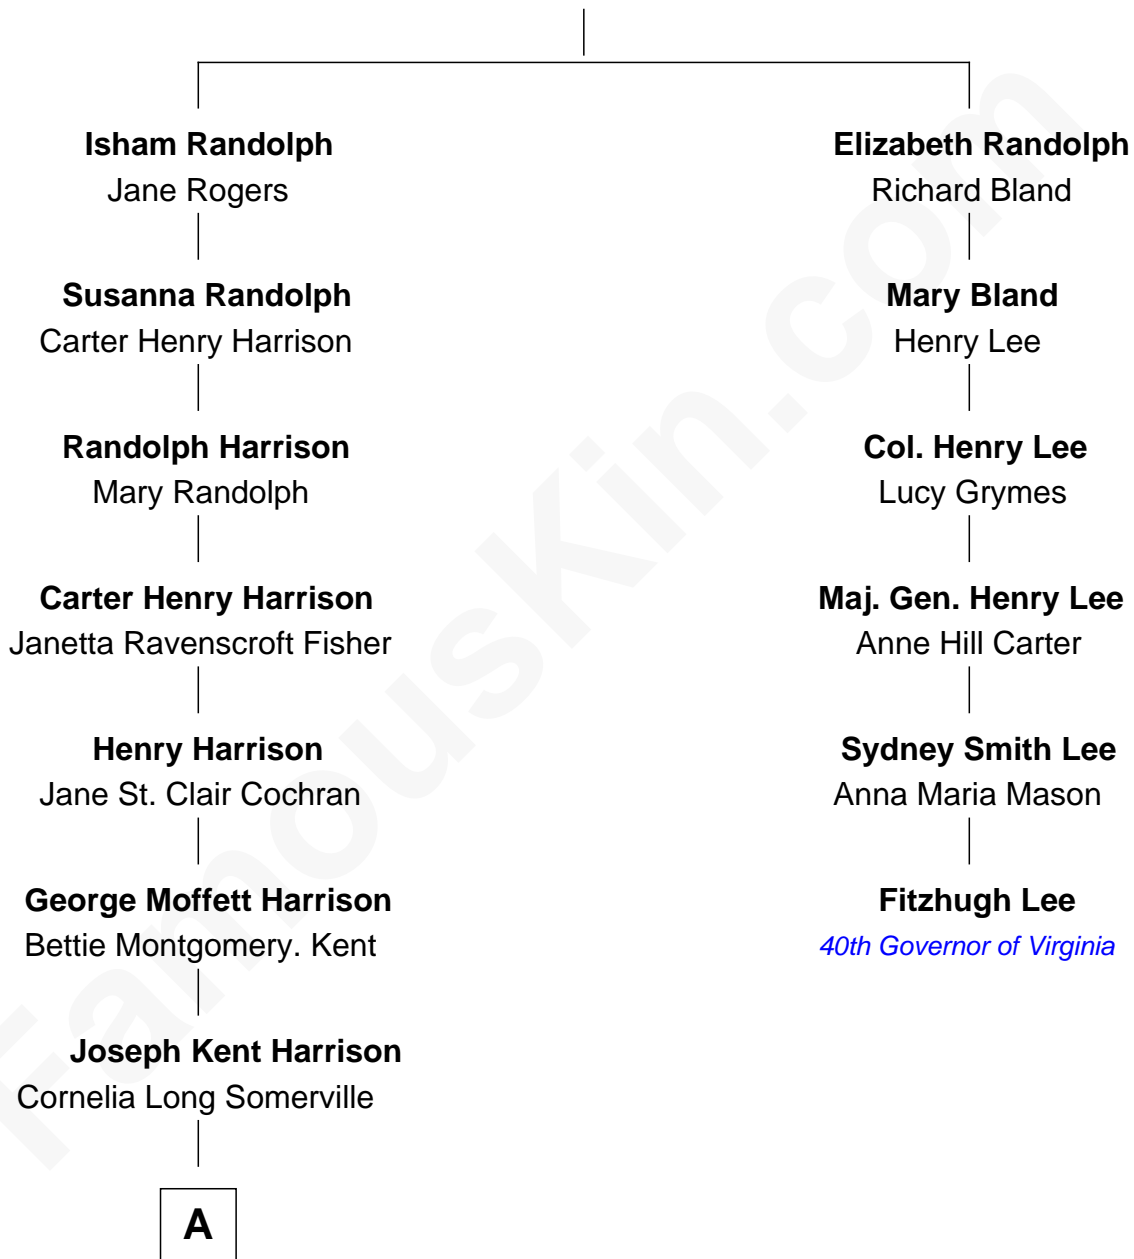

# FamousKin.com Relationship Chart of

**Edward Norton**

*Movie Actor*

5th cousin 4 times removed of

**Fitzhugh Lee**

*40th Governor of Virginia*

**Col. William Randolph**

Mary Isham

**A**

**Betty Kent Harrison**  
Edward Mower Norton

**Edward Mower Norton**  
Lydia Robinson Rouse

**Edward Norton**  
*Movie Actor*

FamousKin.com