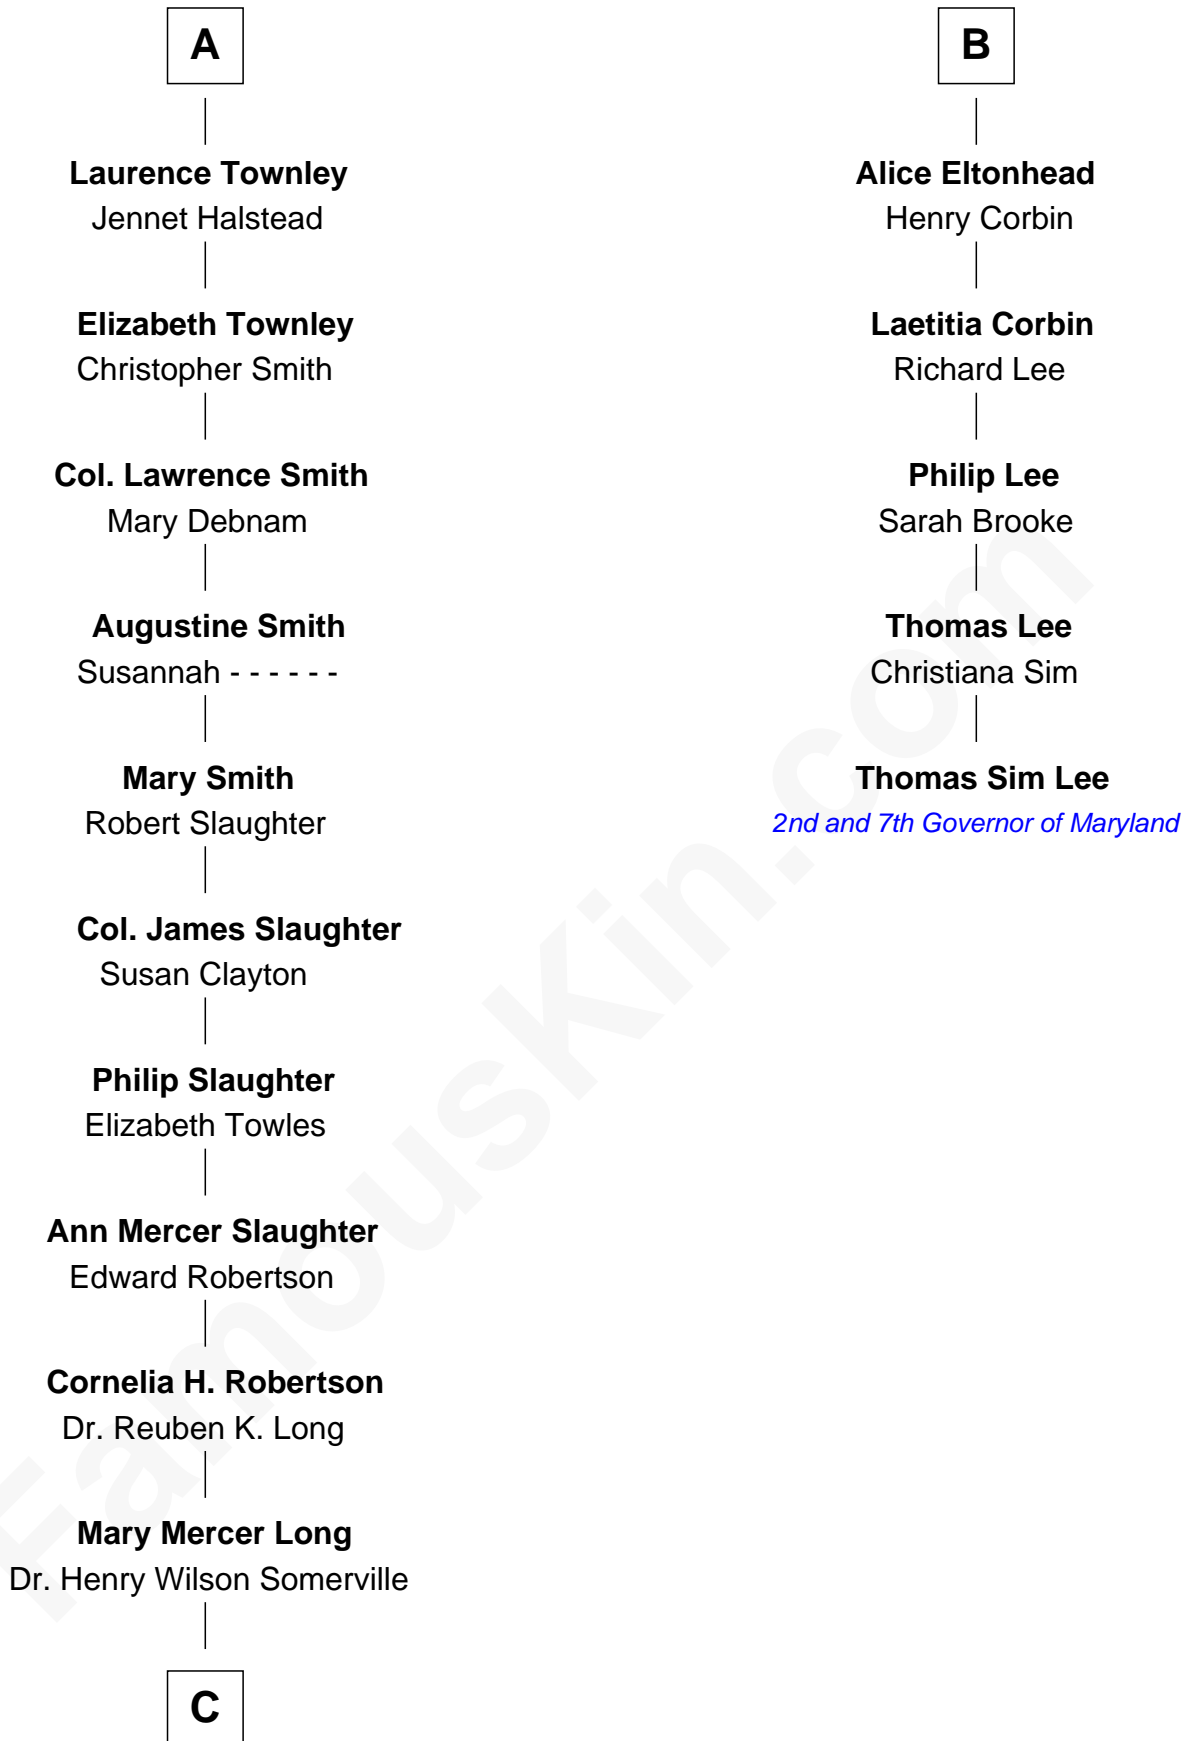

FamousKin.com
Relationship Chart of
Edward Norton
Movie Actor

11th cousin 9 times removed of
Thomas Sim Lee
2nd and 7th Governor of Maryland

Sir Nicholas Harington
 Isabel English

C

—
Cornelia Long Somerville

Joseph Kent Harrison

—
Betty Kent Harrison

Edward Mower Norton

—
Edward Mower Norton

Lydia Robinson Rouse

—
Edward Norton

Movie Actor

FamousKin.com