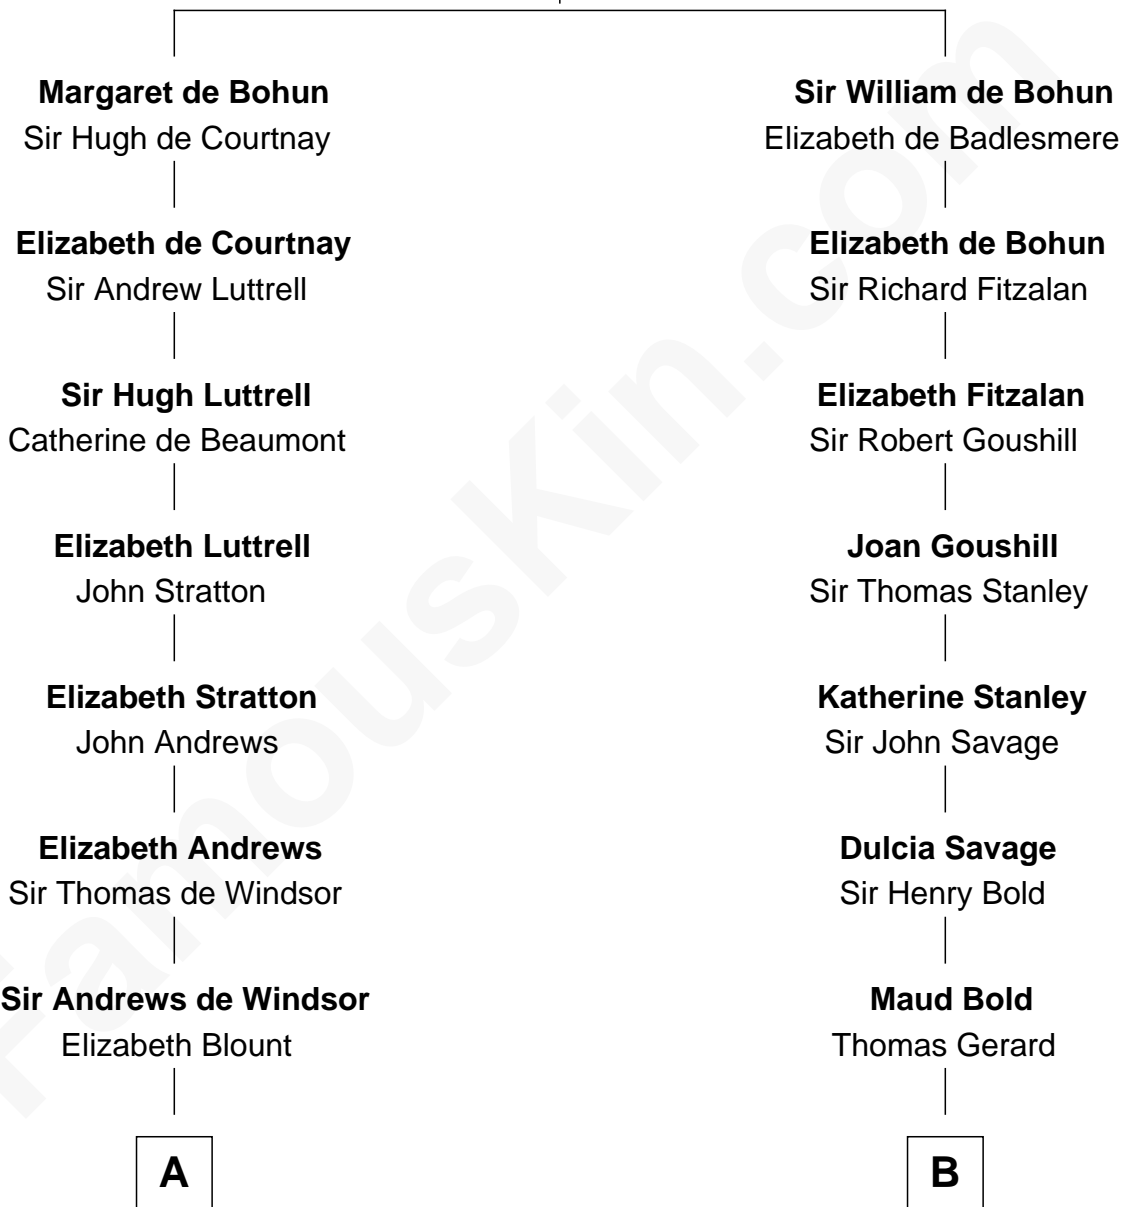

# FamousKin.com Relationship Chart of

**Edward Norton**

*Movie Actor*

14th cousin 7 times removed of

**Thomas Sim Lee**

*2nd and 7th Governor of Maryland*

**Humphrey de Bohun**

Elizabeth Plantagenet

**C**

George Moffett Harrison

Bettie Montgomery. Kent

Joseph Kent Harrison

Cornelia Long Somerville

Betty Kent Harrison

Edward Mower Norton

Edward Mower Norton

Lydia Robinson Rouse

Edward Norton

*Movie Actor*