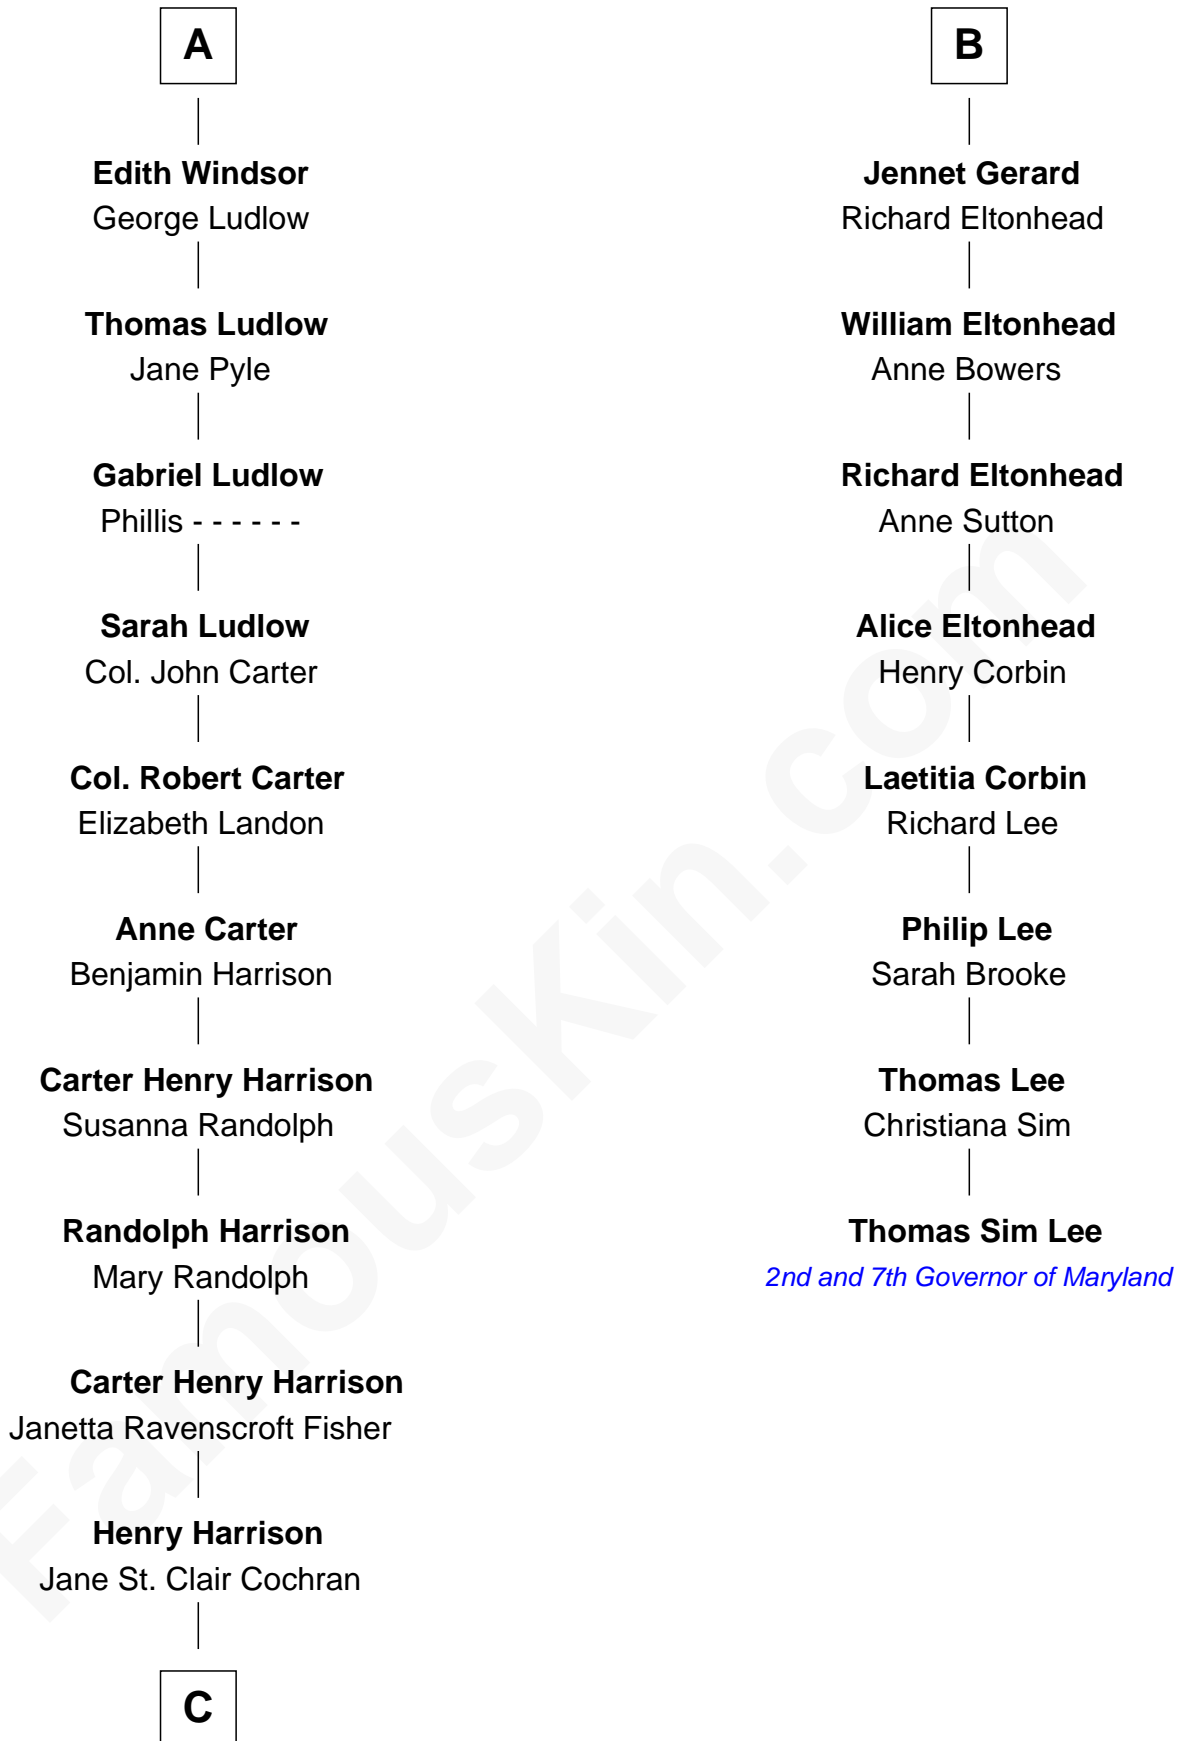

# FamousKin.com Relationship Chart of

**Edward Norton**

*Movie Actor*

14th cousin 7 times removed of

**Thomas Sim Lee**

*2nd and 7th Governor of Maryland*

**Humphrey de Bohun**

Elizabeth Plantagenet

**C**

George Moffett Harrison

Bettie Montgomery. Kent

Joseph Kent Harrison

Cornelia Long Somerville

Betty Kent Harrison

Edward Mower Norton

Edward Mower Norton

Lydia Robinson Rouse

Edward Norton

*Movie Actor*