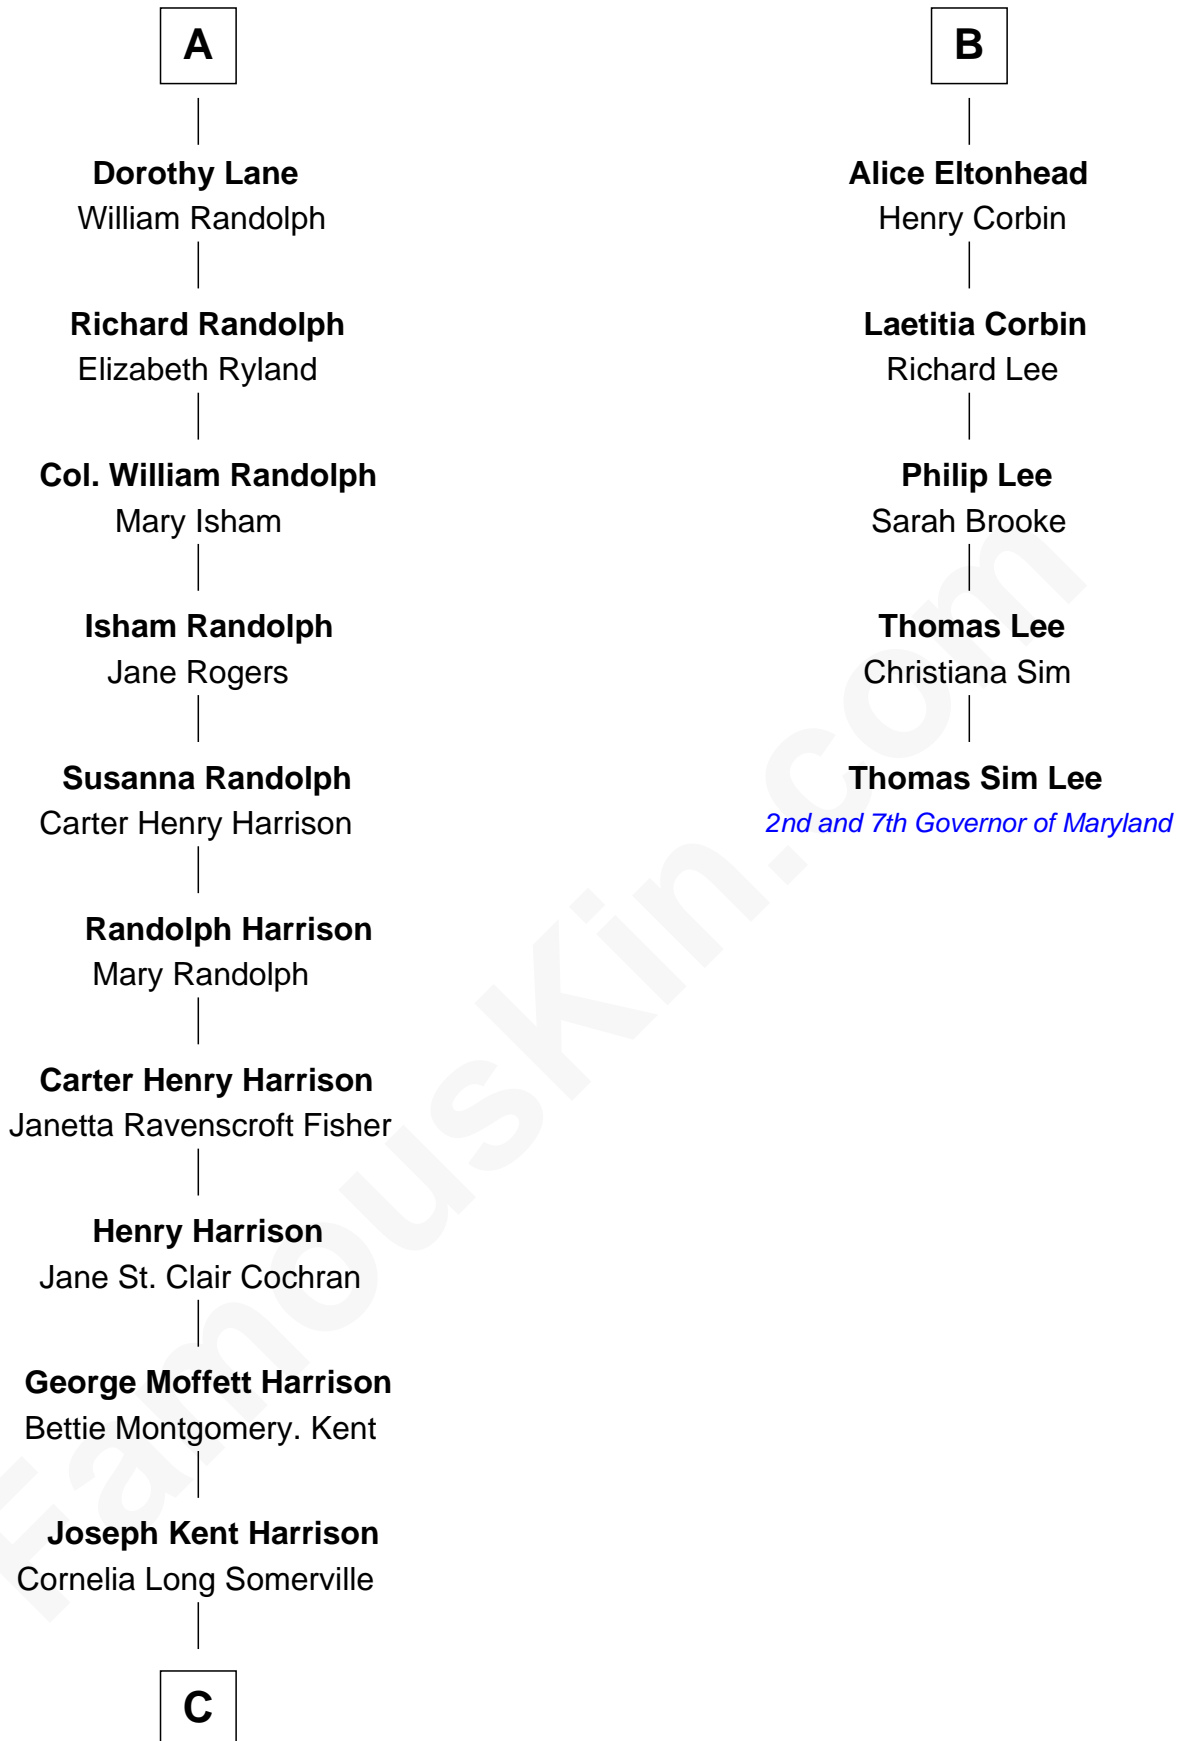

**FamousKin.com**  
**Relationship Chart of**  
**Edward Norton**  
*Movie Actor*

**11th cousin 8 times removed of**  
**Thomas Sim Lee**  
*2nd and 7th Governor of Maryland*

**C**

**Betty Kent Harrison**  
Edward Mower Norton

**Edward Mower Norton**  
Lydia Robinson Rouse

**Edward Norton**  
*Movie Actor*

FamousKin.com