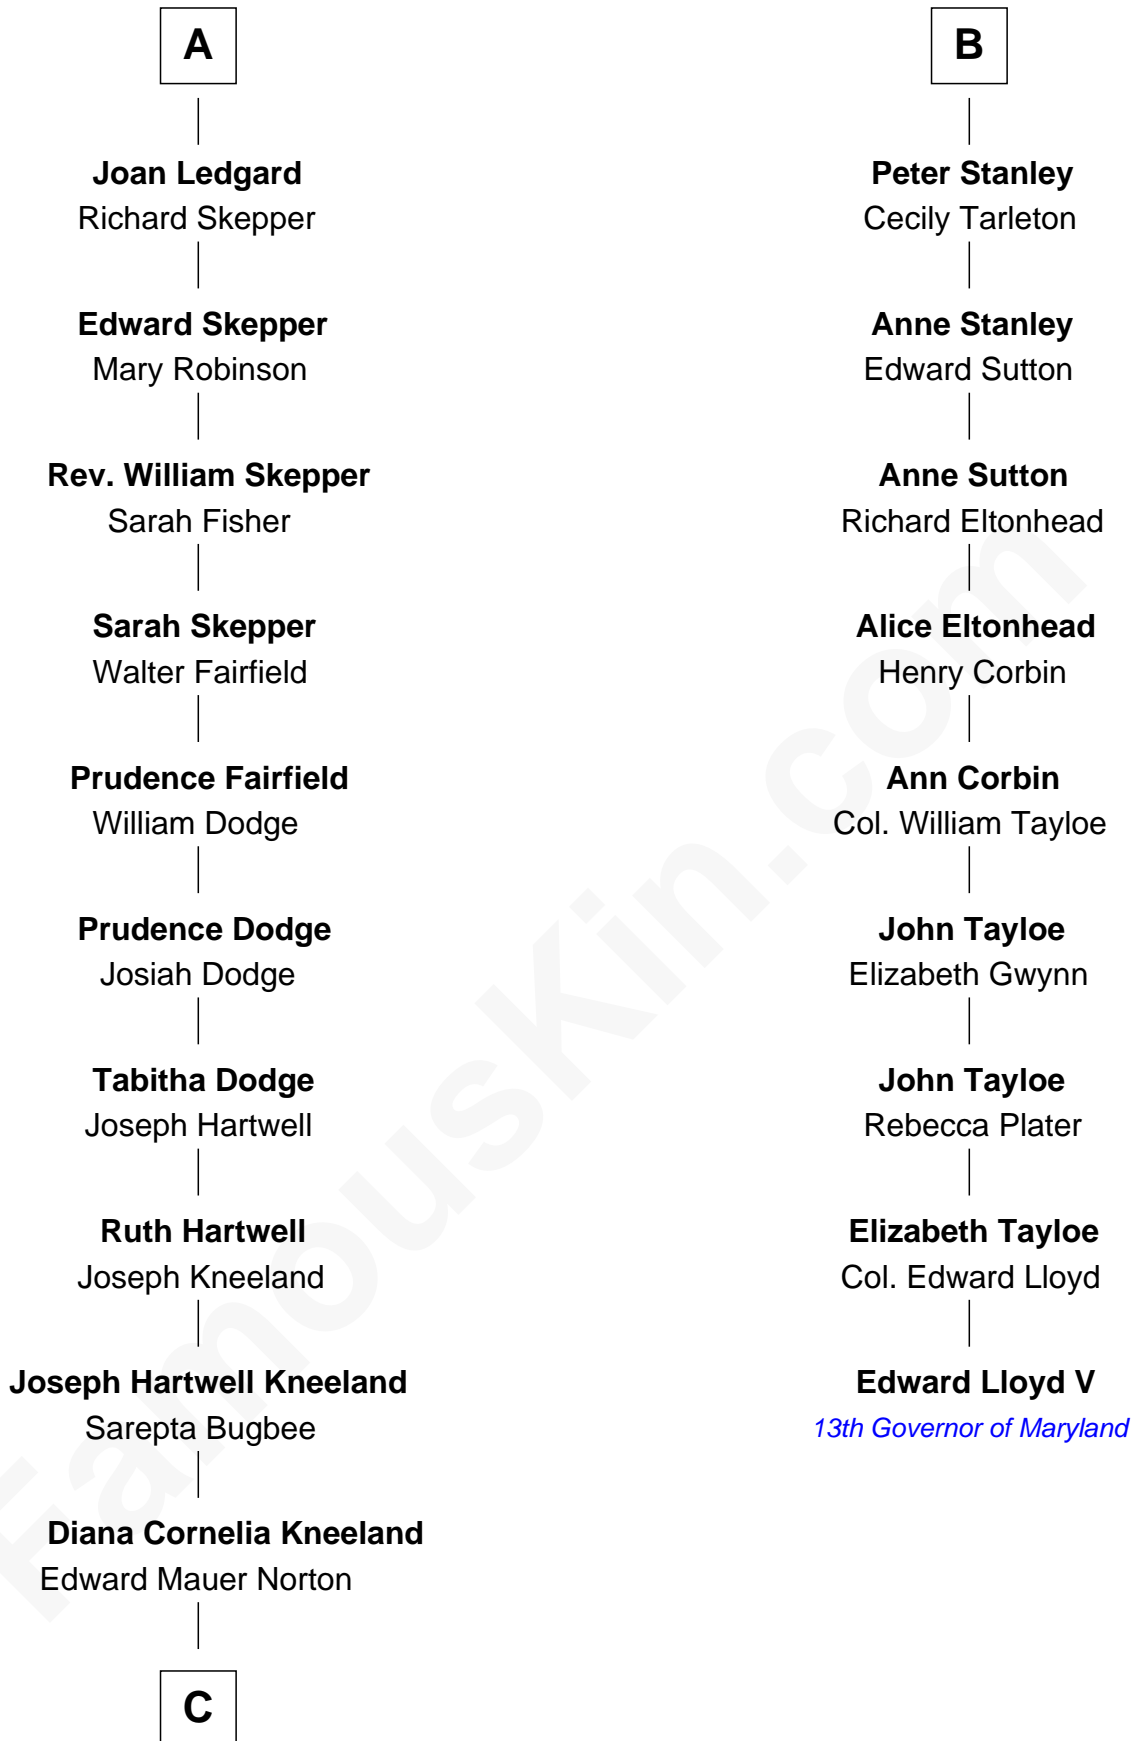

FamousKin.com Relationship Chart of

Edward Norton

Movie Actor

15th cousin 6 times removed of

Edward Lloyd V

13th Governor of Maryland

Ralph de Stafford

*with wife
Margaret de Audley*

Maud de Swinnerton
Sir John Savage

Anne Morley
Sir John Hastings

Mary Savage
William Stanley

Elizabeth Hastings
Sir Robert Hildyard

William Stanley
Alice Hoghton

Sir Piers Hildyard
Joan de la See

Sir William Stanley
Agnes Grosvenor

Isabel Hildyard
Ralph Legard

Sir William Stanley
Anne Harington

A

B

C

Seneca Hughes Norton

Josephine E. Weis

Edward Mower Norton