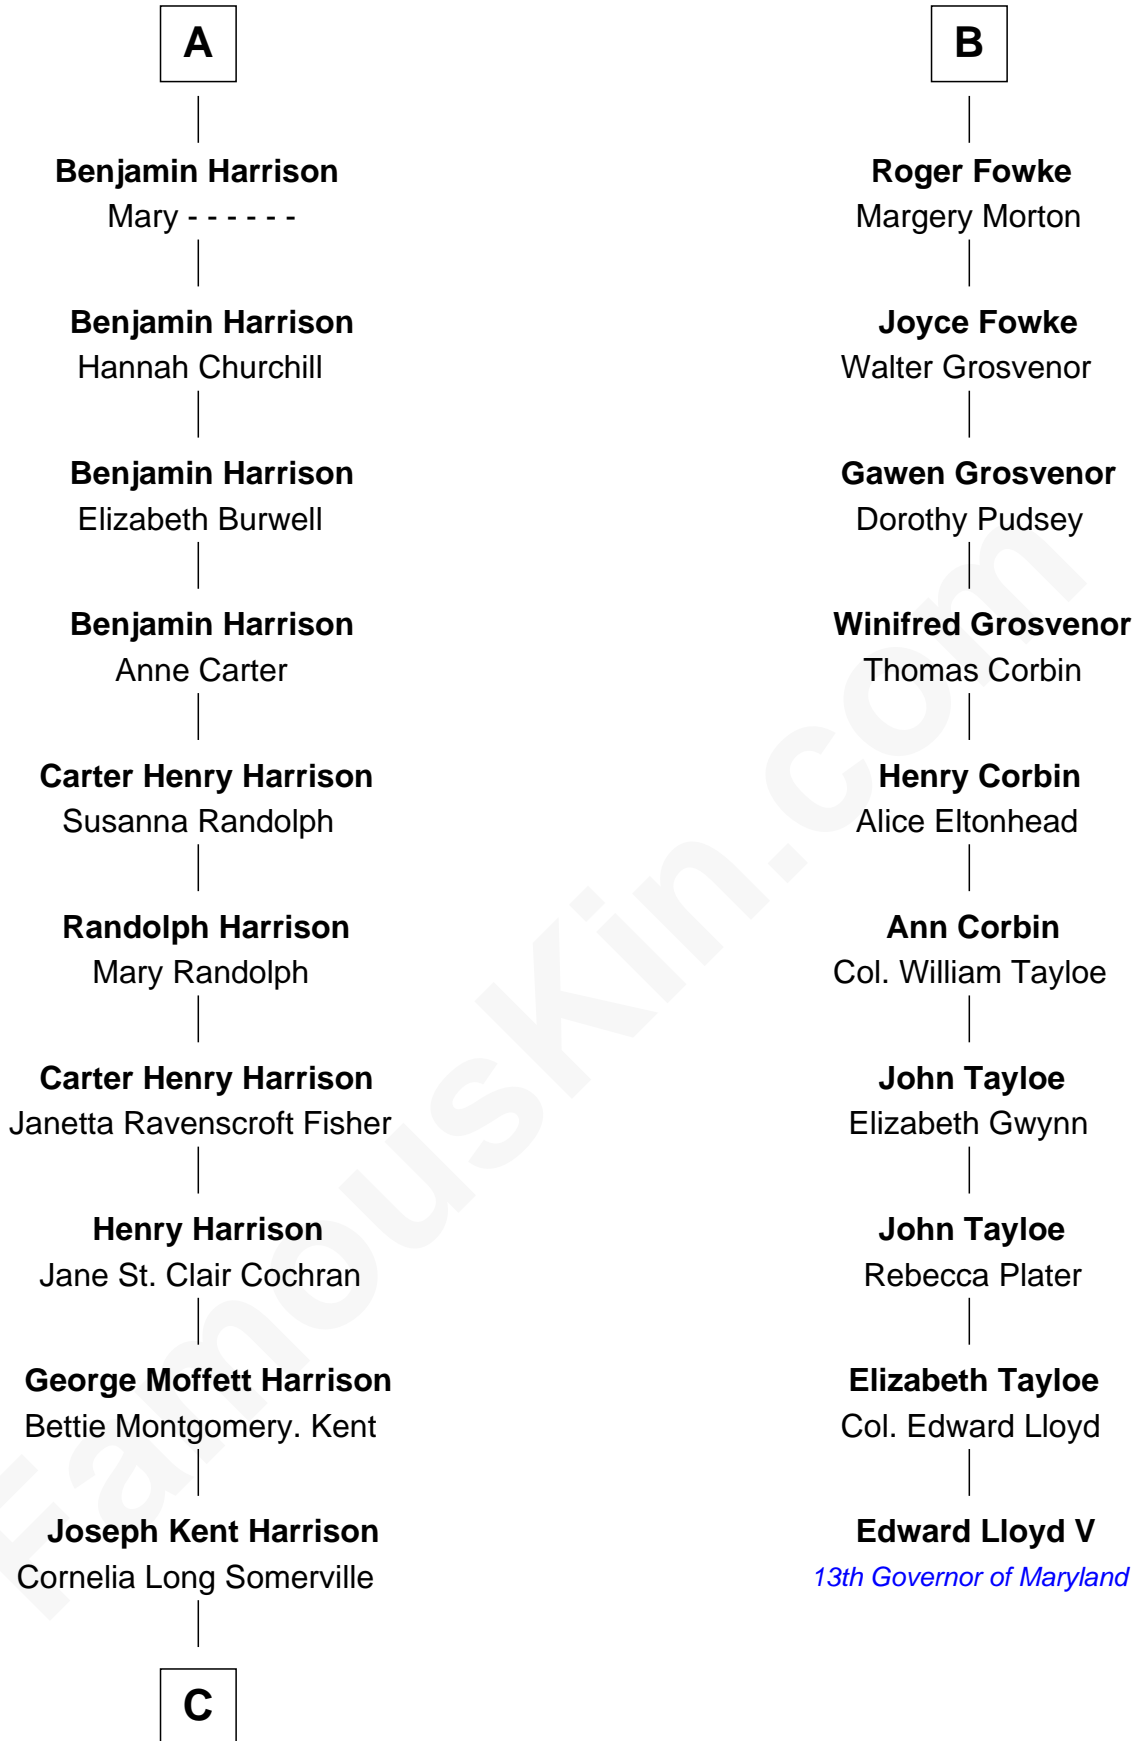

FamousKin.com Relationship Chart of

Edward Norton

Movie Actor

16th cousin 3 times removed of

Edward Lloyd V

13th Governor of Maryland

Stephen le Scrope

Margery de Welles

C

—
Betty Kent Harrison
Edward Mower Norton

—
Edward Mower Norton
Lydia Robinson Rouse

—
Edward Norton
Movie Actor

FamousKin.com