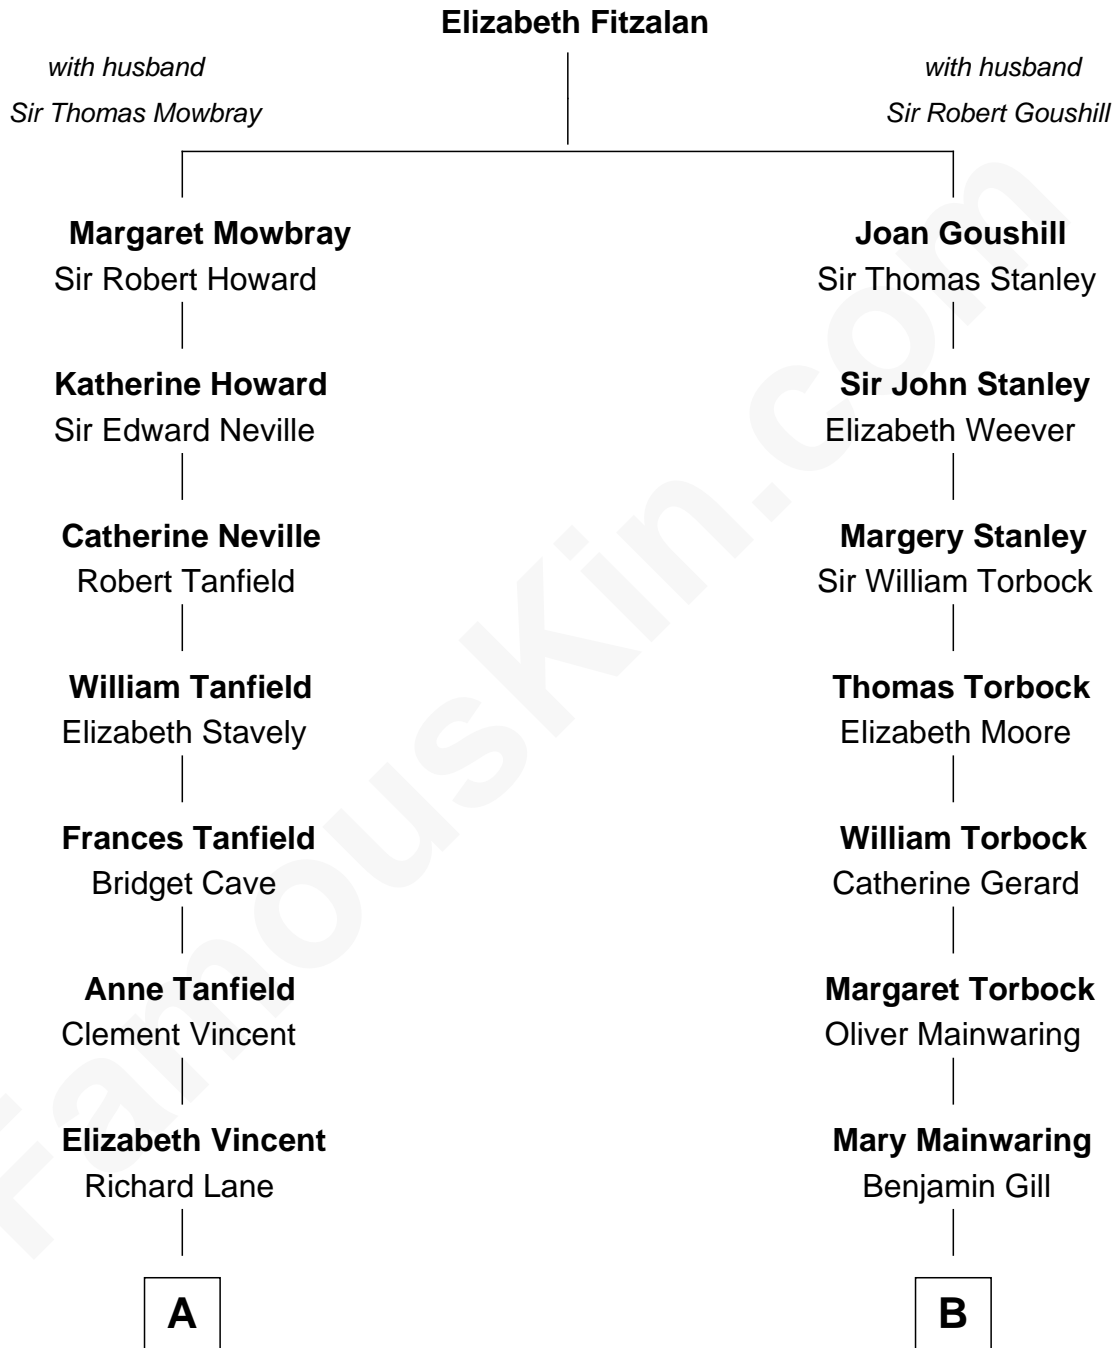

FamousKin.com Relationship Chart of

Edward Norton

Movie Actor

12th cousin 7 times removed of

Edward Lloyd V

13th Governor of Maryland

C

—
Betty Kent Harrison
Edward Mower Norton

—
Edward Mower Norton
Lydia Robinson Rouse

—
Edward Norton
Movie Actor

FamousKin.com