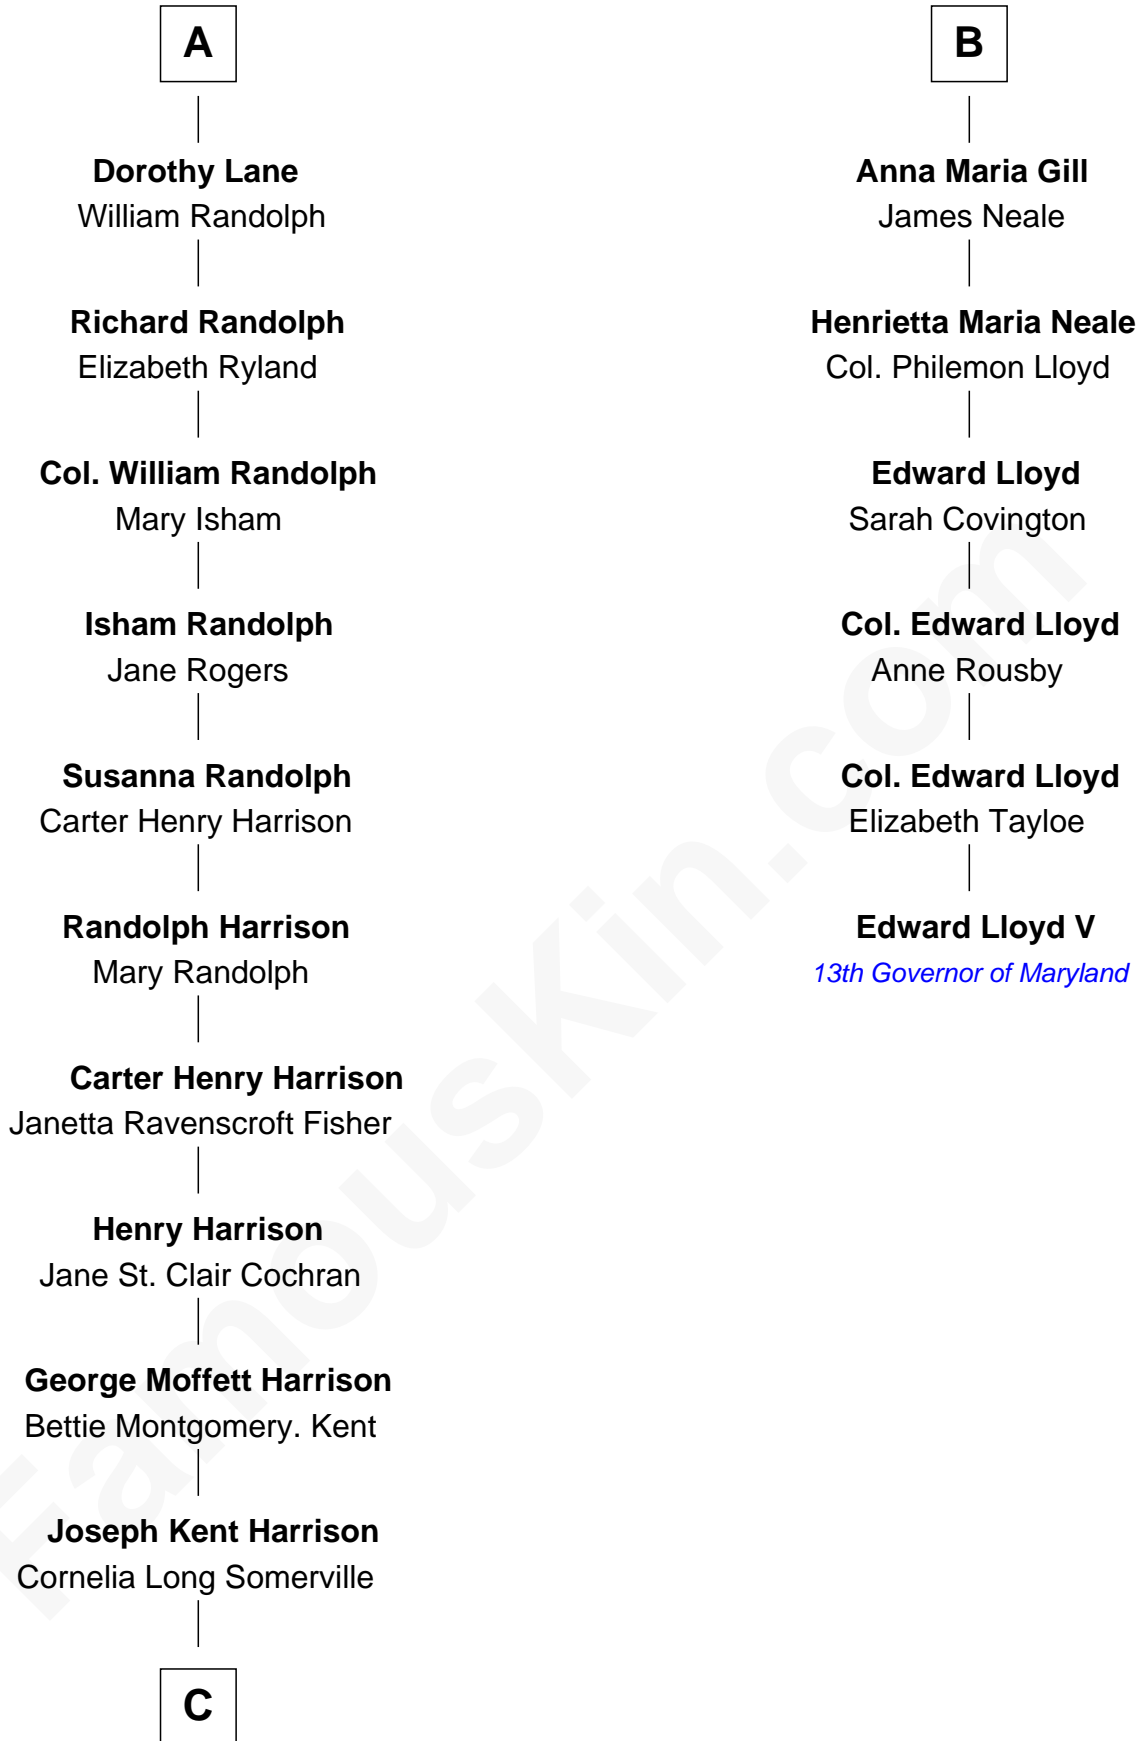

FamousKin.com Relationship Chart of

Edward Norton

Movie Actor

12th cousin 7 times removed of

Edward Lloyd V

13th Governor of Maryland

C

—
Betty Kent Harrison
Edward Mower Norton

—
Edward Mower Norton
Lydia Robinson Rouse

—
Edward Norton
Movie Actor

FamousKin.com