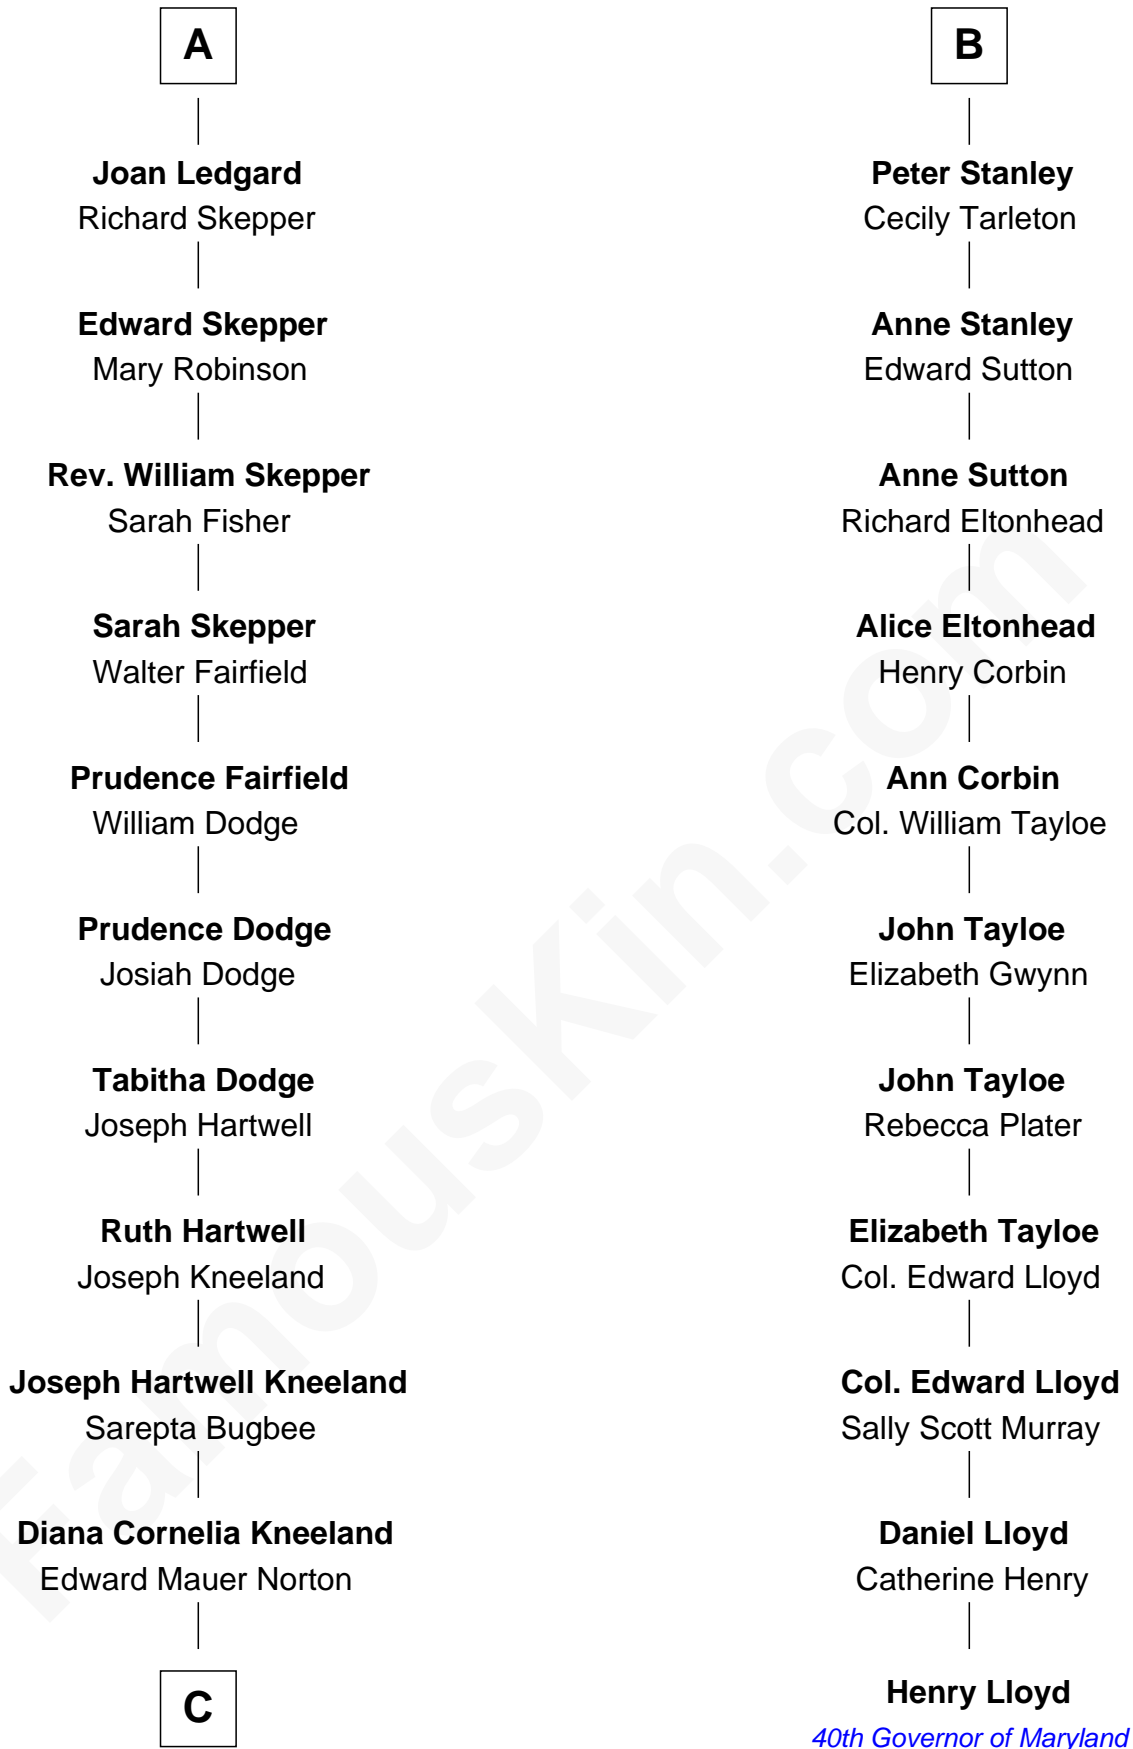

FamousKin.com Relationship Chart of

Edward Norton

Movie Actor

17th cousin 4 times removed of

Henry Lloyd

40th Governor of Maryland

Ralph de Stafford

*with wife
Margaret de Audley*

Maud de Swinnerton
Sir John Savage

Anne Morley
Sir John Hastings

Mary Savage
William Stanley

Elizabeth Hastings
Sir Robert Hildyard

William Stanley
Alice Hoghton

Sir Piers Hildyard
Joan de la See

Sir William Stanley
Agnes Grosvenor

Isabel Hildyard
Ralph Legard

Sir William Stanley
Anne Harington

A

B

C

Seneca Hughes Norton

Josephine E. Weis

Edward Mower Norton