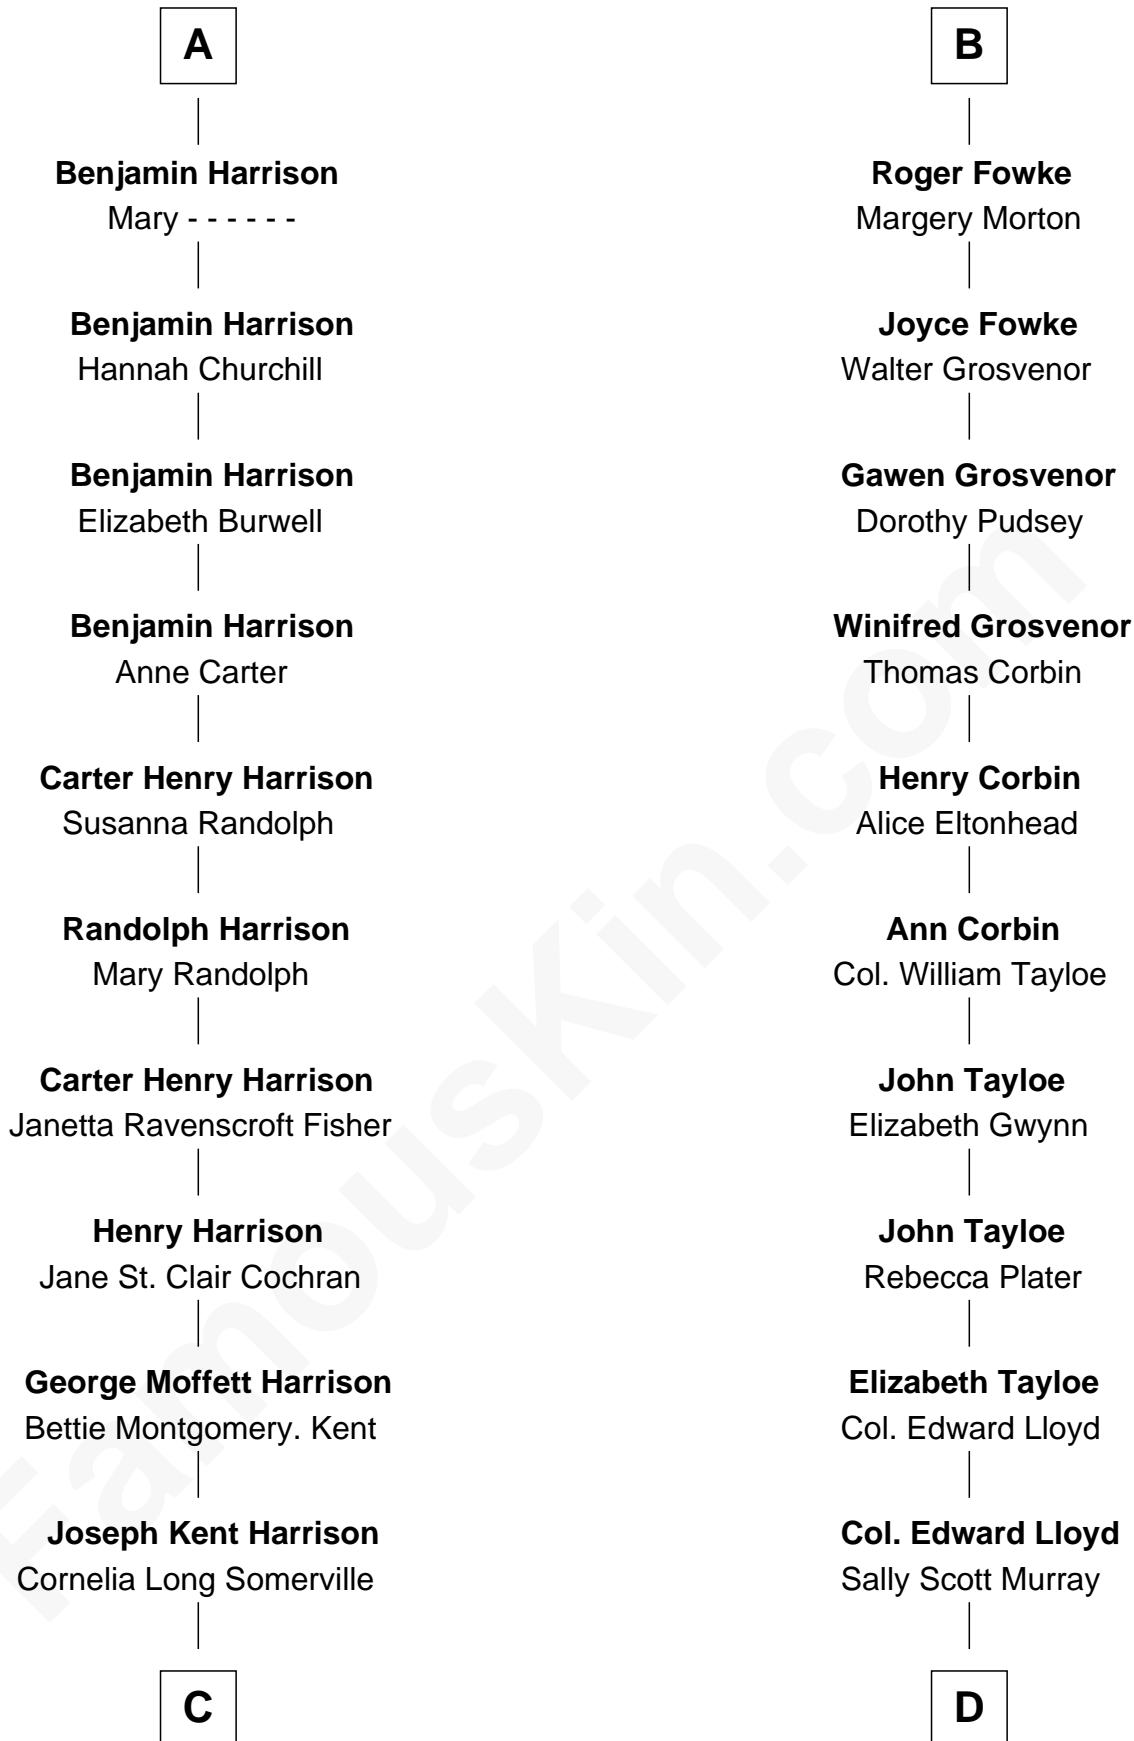

# FamousKin.com Relationship Chart of

**Edward Norton**

*Movie Actor*

18th cousin 1 time removed of

**Henry Lloyd**

*40th Governor of Maryland*

**Stephen le Scrope**

Margery de Welles

**John le Scrope**  
Elizabeth Chaworth

**Elizabeth le Scrope**  
Sir Henry le Scrope

**Margaret Scrope**  
John Bernard

**John Bernard**  
Margaret Daundelyn

**John Bernard**  
Cecily Muscote

**Francis Bernard**  
Alice Hazlewood

**Elizabeth Bernard**  
Thomas Harrison

Probable

**A**

**Maude le Scrope**  
Sir Baldwin Freville

**Joyce Freville**  
Sir Roger Aston

**Sir Robert Aston**  
Isabel Brereton

**John Aston**  
Elizabeth Delves

**Margaret Aston**  
John Kinnersley

**Isabel Kinnersley**  
John Bradshaw

**Anne Bradshaw**  
John Fowke

**B**

**C**

**Betty Kent Harrison**  
Edward Mower Norton

**Edward Mower Norton**  
Lydia Robinson Rouse