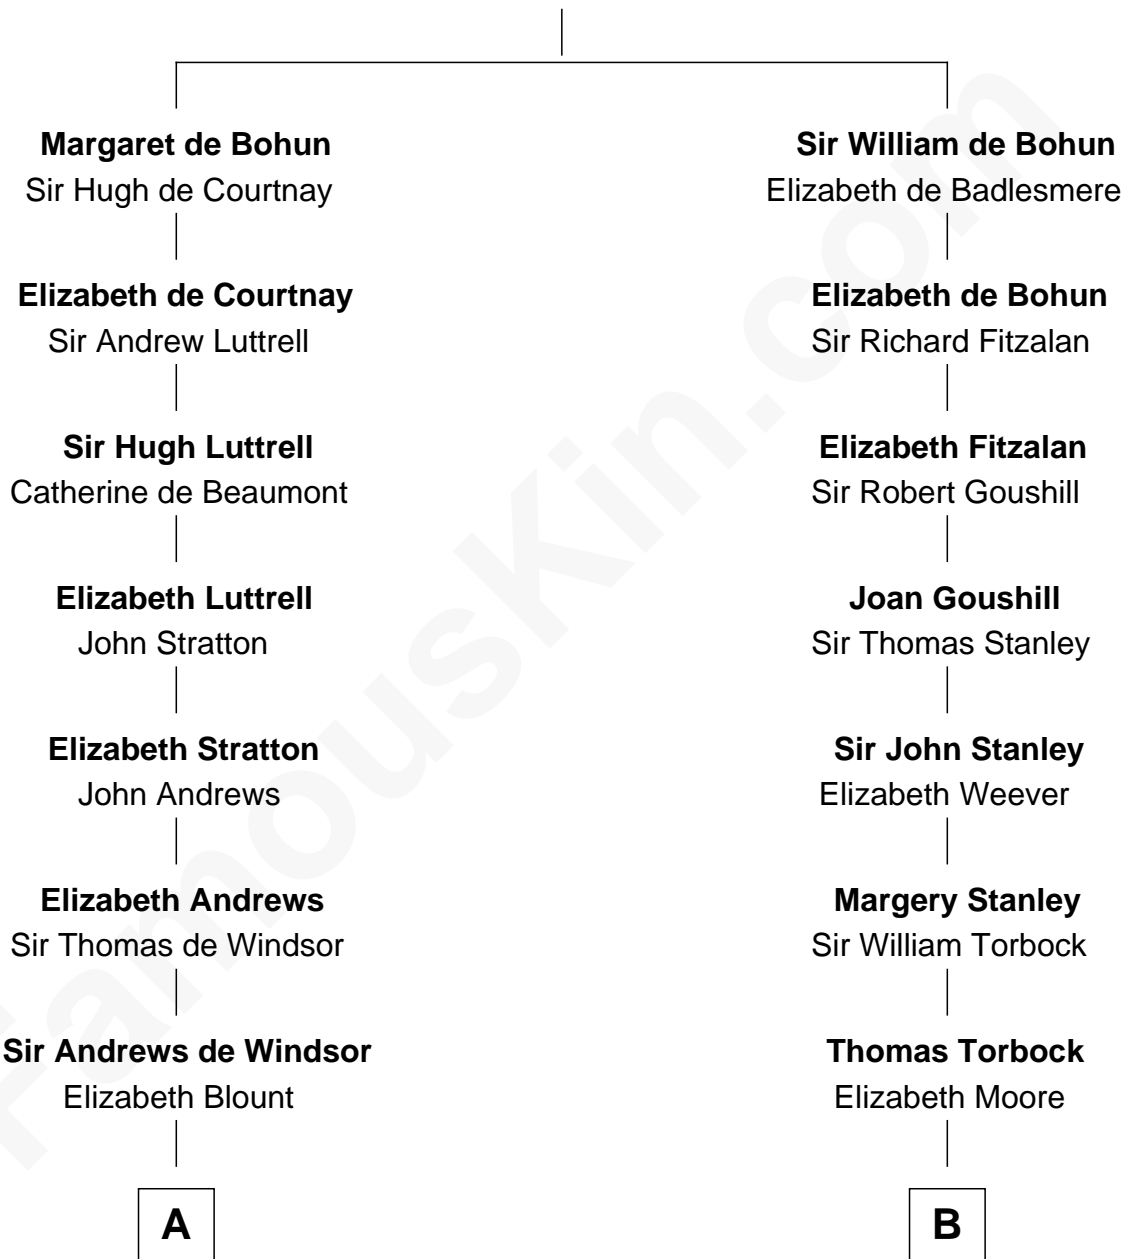

FamousKin.com Relationship Chart of

Edward Norton

Movie Actor

17th cousin 4 times removed of

Henry Lloyd

40th Governor of Maryland

Humphrey de Bohun

Elizabeth Plantagenet

C

George Moffett Harrison

Bettie Montgomery. Kent

Joseph Kent Harrison

Cornelia Long Somerville

Betty Kent Harrison

Edward Mower Norton

Edward Mower Norton