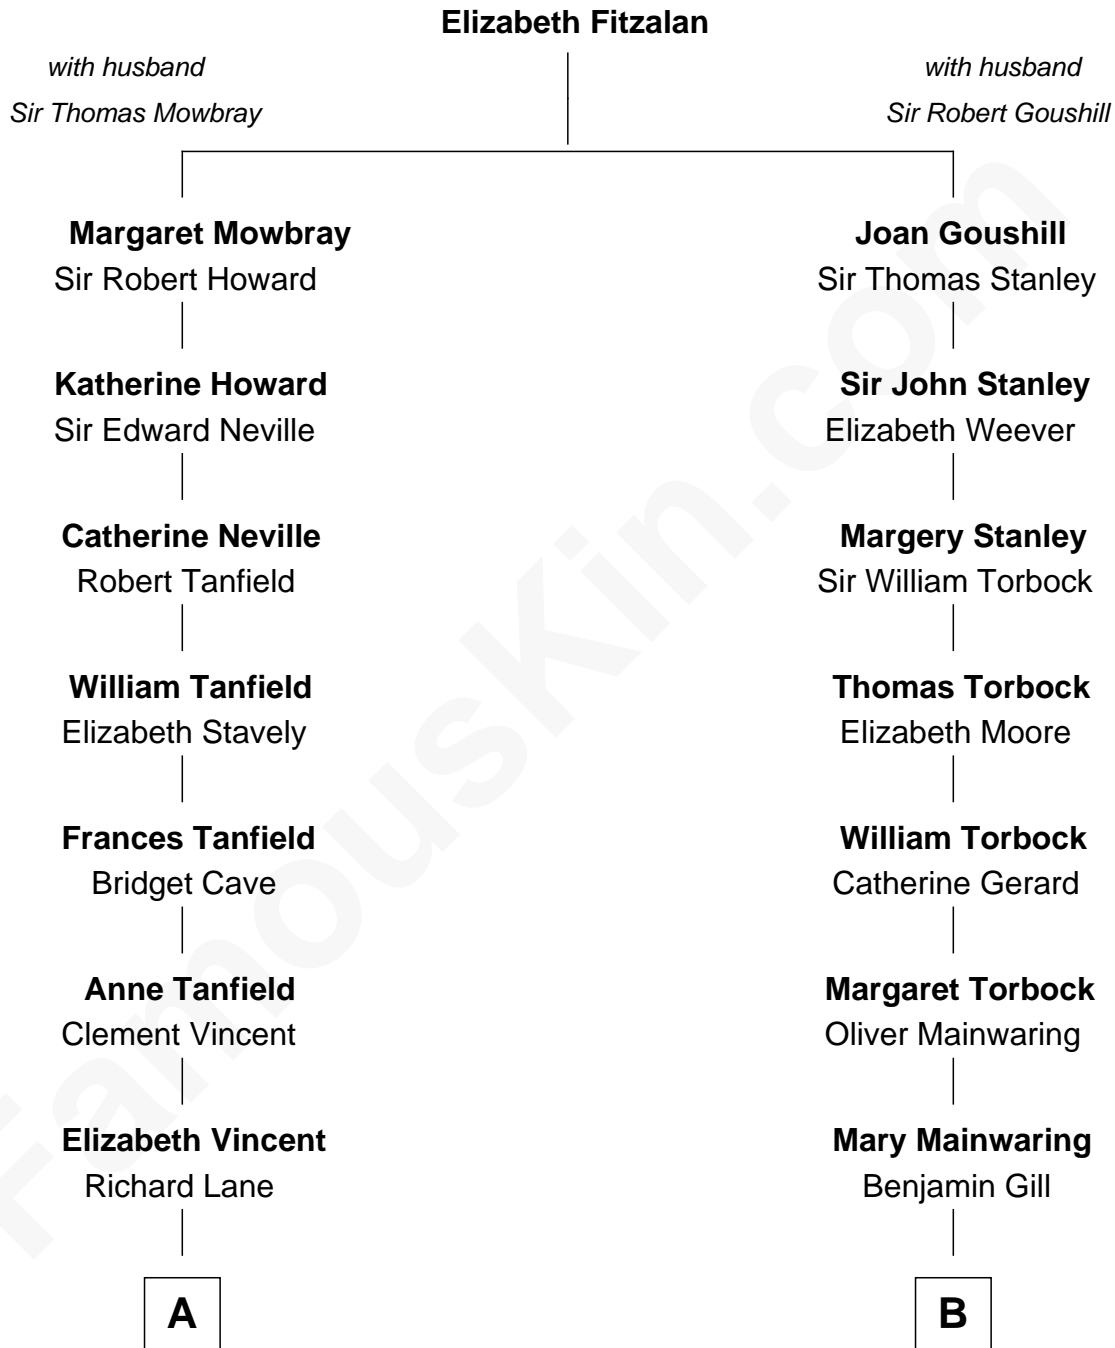

# FamousKin.com Relationship Chart of

**Edward Norton**

*Movie Actor*

14th cousin 5 times removed of

**Henry Lloyd**

*40th Governor of Maryland*

**C**

**Betty Kent Harrison**  
Edward Mower Norton

**Edward Mower Norton**  
Lydia Robinson Rouse

**Edward Norton**  
*Movie Actor*

FamousKin.com