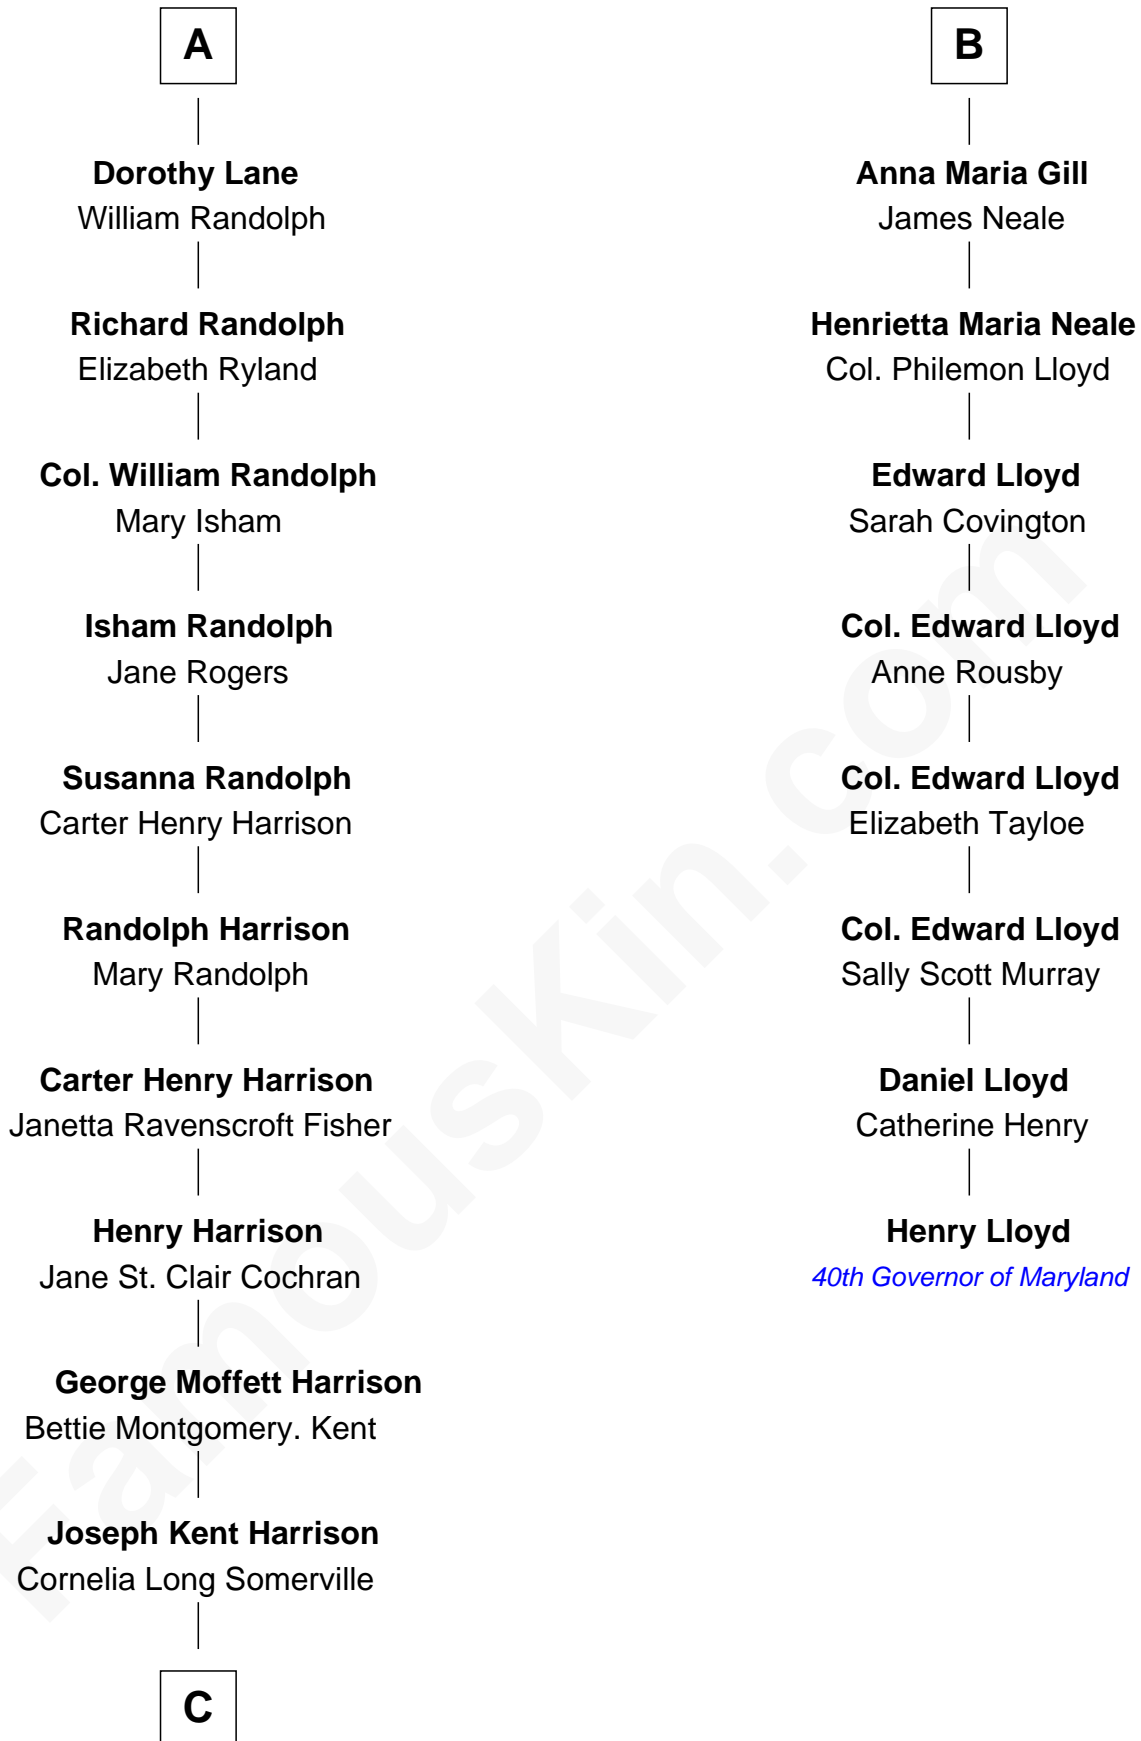

# FamousKin.com Relationship Chart of

**Edward Norton**

*Movie Actor*

14th cousin 5 times removed of

**Henry Lloyd**

*40th Governor of Maryland*

**C**

**Betty Kent Harrison**  
Edward Mower Norton

**Edward Mower Norton**  
Lydia Robinson Rouse

**Edward Norton**  
*Movie Actor*

FamousKin.com