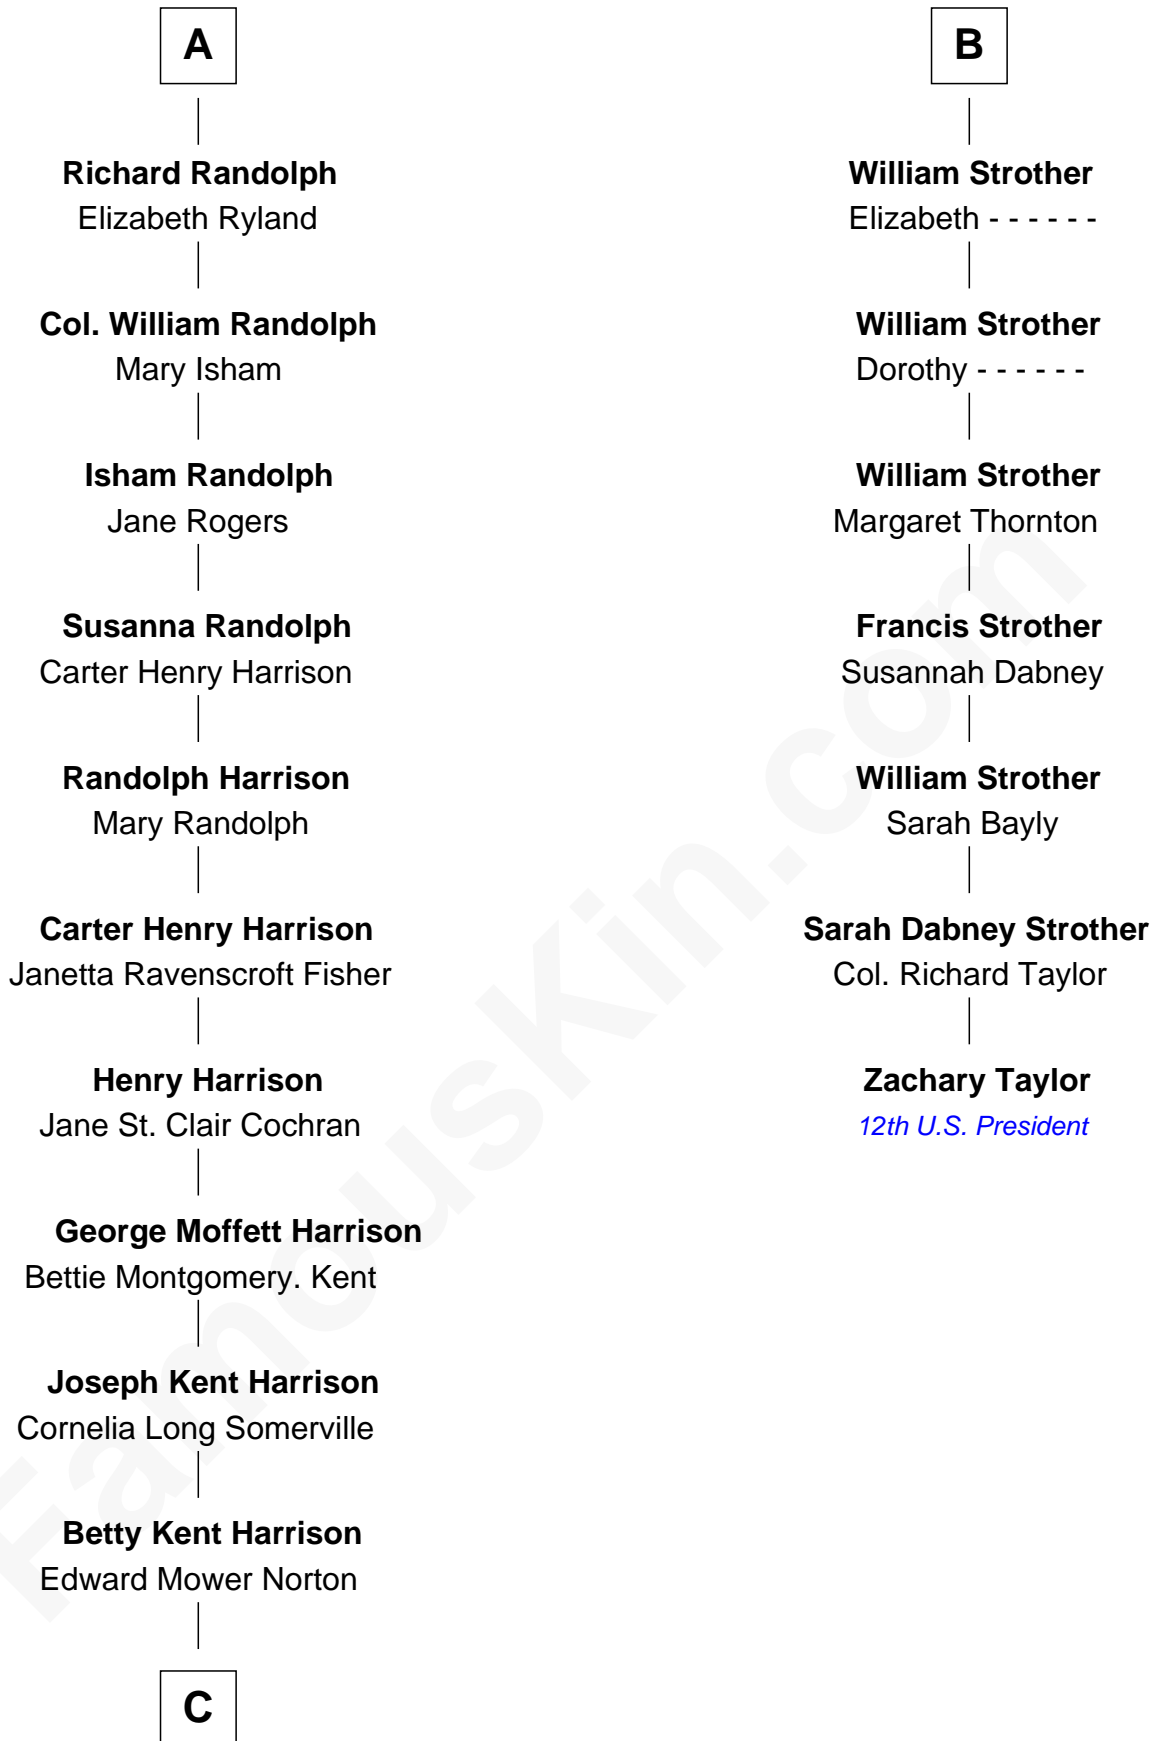

FamousKin.com Relationship Chart of

Edward Norton

Movie Actor

13th cousin 5 times removed of

Zachary Taylor

12th U.S. President

Sir Ralph Neville

Joan Beaufort

Anne Tanfield

Clement Vincent

Elizabeth Vincent

Richard Lane

Dorothy Lane

William Randolph

A

George Neville

Elizabeth Beauchamp

Sir Henry Neville

Joan Bourchier

Sir Richard Neville

Anne Stafford

Dorothy Neville

Sir John Dawney

Anne Dawney

Sir George Conyers

Sir John Conyers

Agnes Bowes

Eleanor Conyers

Lancelot Strother

B

C

Edward Mower Norton
Lydia Robinson Rouse