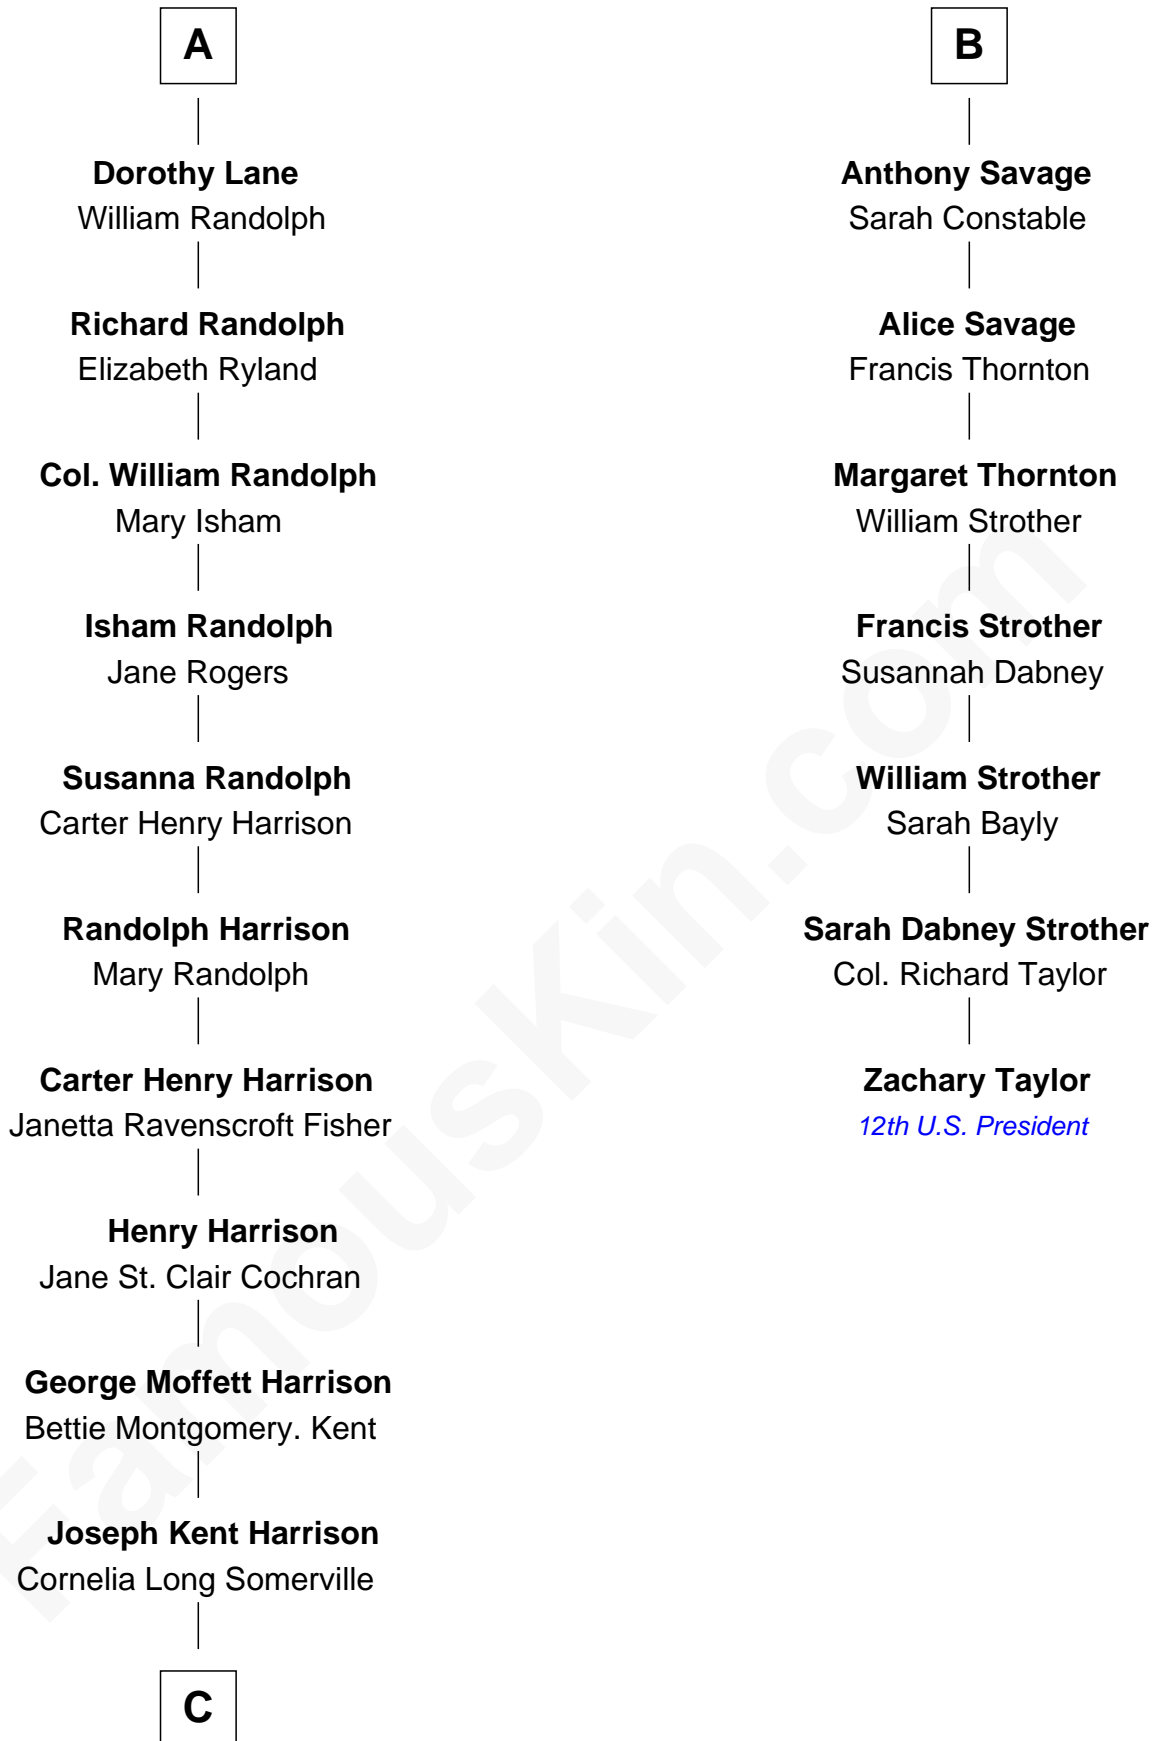

FamousKin.com Relationship Chart of

Edward Norton

Movie Actor

13th cousin 6 times removed of

Zachary Taylor

12th U.S. President

Elizabeth Fitzalan

with husband
Sir Thomas Mowbray

Joan Goushill

Sir Thomas Stanley

Katherine Stanley

Sir John Savage

Sir Christopher Savage

Anne Stanley

Sir Christopher Savage

Anne Lygon

Francis Savage

Anne Sheldon

Walter Savage

Elizabeth Hall

Ralph Savage

B

C

Betty Kent Harrison
Edward Mower Norton

Edward Mower Norton
Lydia Robinson Rouse

Edward Norton
Movie Actor

FamousKin.com