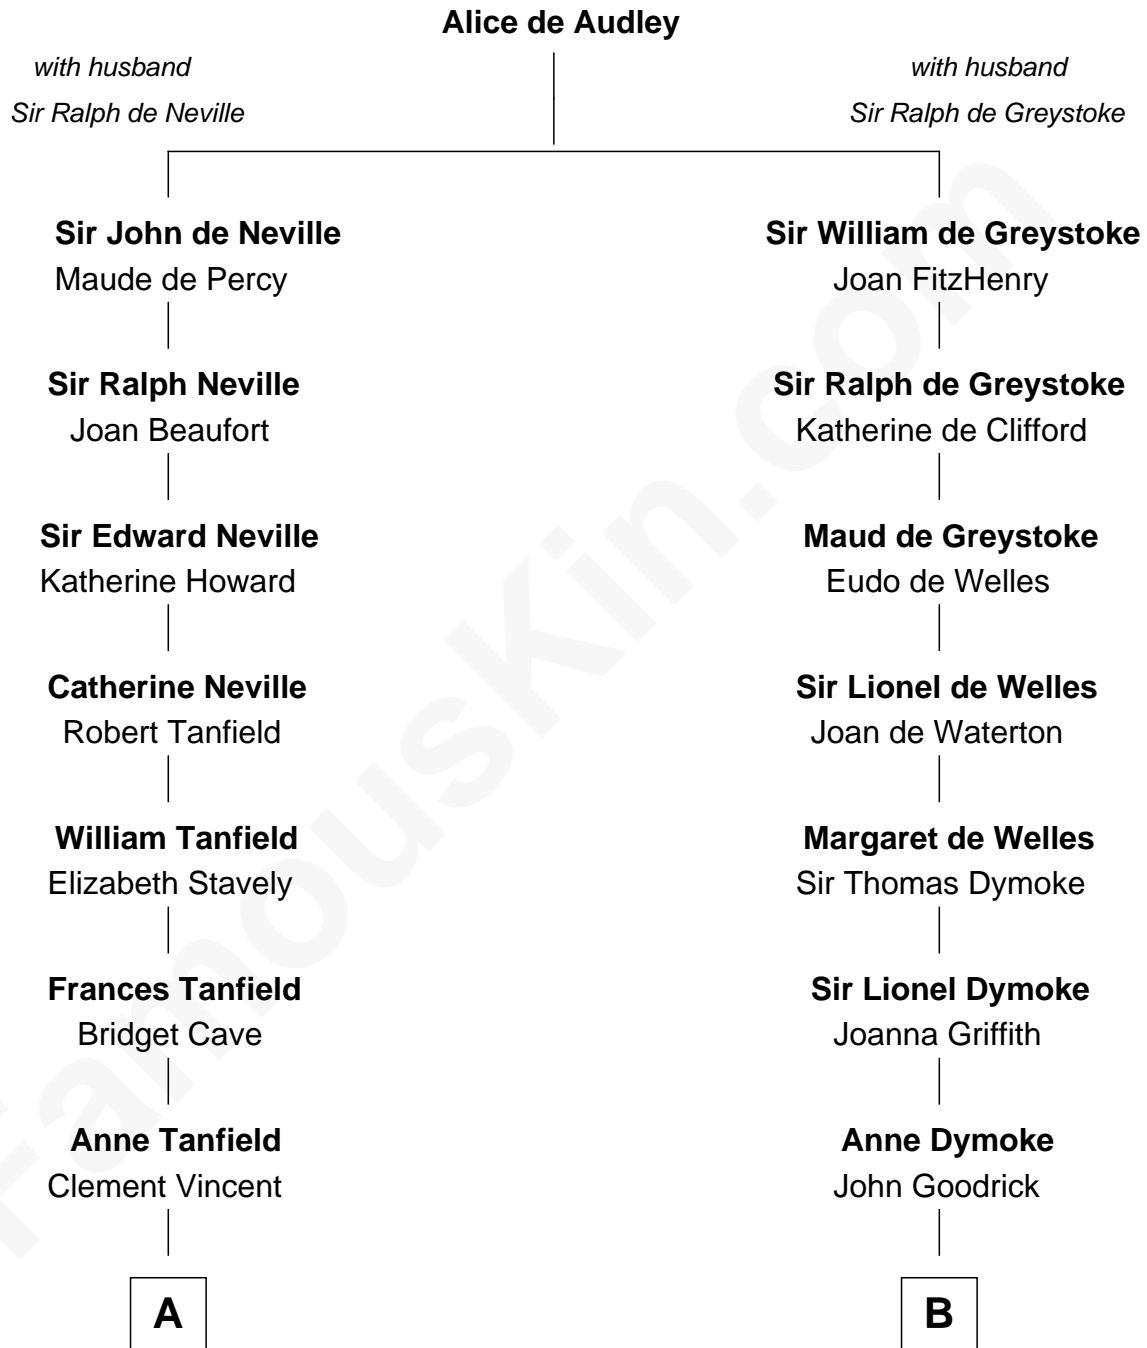

FamousKin.com Relationship Chart of

Edward Norton

Movie Actor

20th cousin 1 time removed of

Dave Cowens

NBA Hall of Famer

C

Joseph Kent Harrison
Cornelia Long Somerville

Betty Kent Harrison
Edward Mower Norton

Edward Mower Norton
Lydia Robinson Rouse

Edward Norton
Movie Actor

D

Thomas Albert Atwood
Priscilla Ann Kelly

Charles Albert Atwood
Mina Sylvia Cundiff

Stanley True Atwood
Dorothy Ann Ulrich