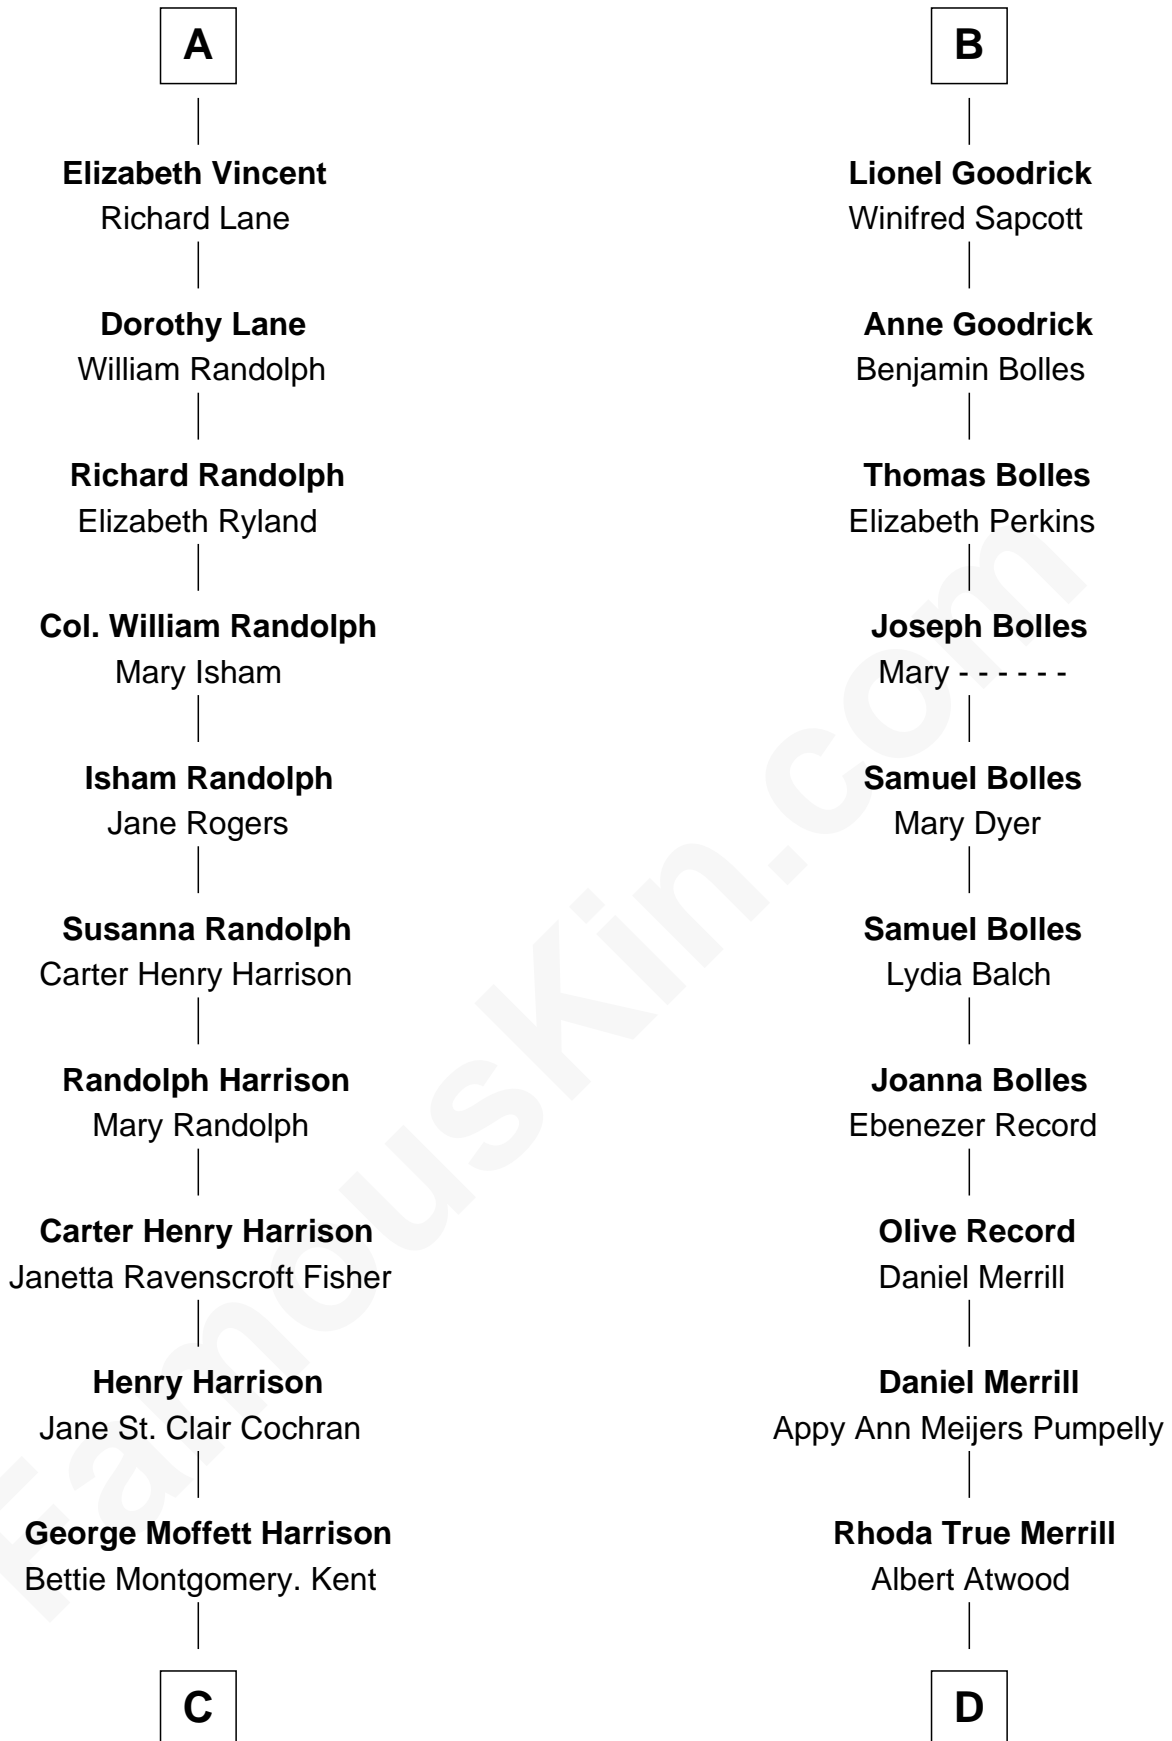

FamousKin.com Relationship Chart of

Edward Norton

Movie Actor

20th cousin 1 time removed of

Dave Cowens

NBA Hall of Famer

Sir Henry de Percy

Idoine de Clifford

C

Joseph Kent Harrison
Cornelia Long Somerville

Betty Kent Harrison
Edward Mower Norton

Edward Mower Norton
Lydia Robinson Rouse

Edward Norton
Movie Actor

D

Thomas Albert Atwood
Priscilla Ann Kelly

Charles Albert Atwood
Mina Sylvia Cundiff