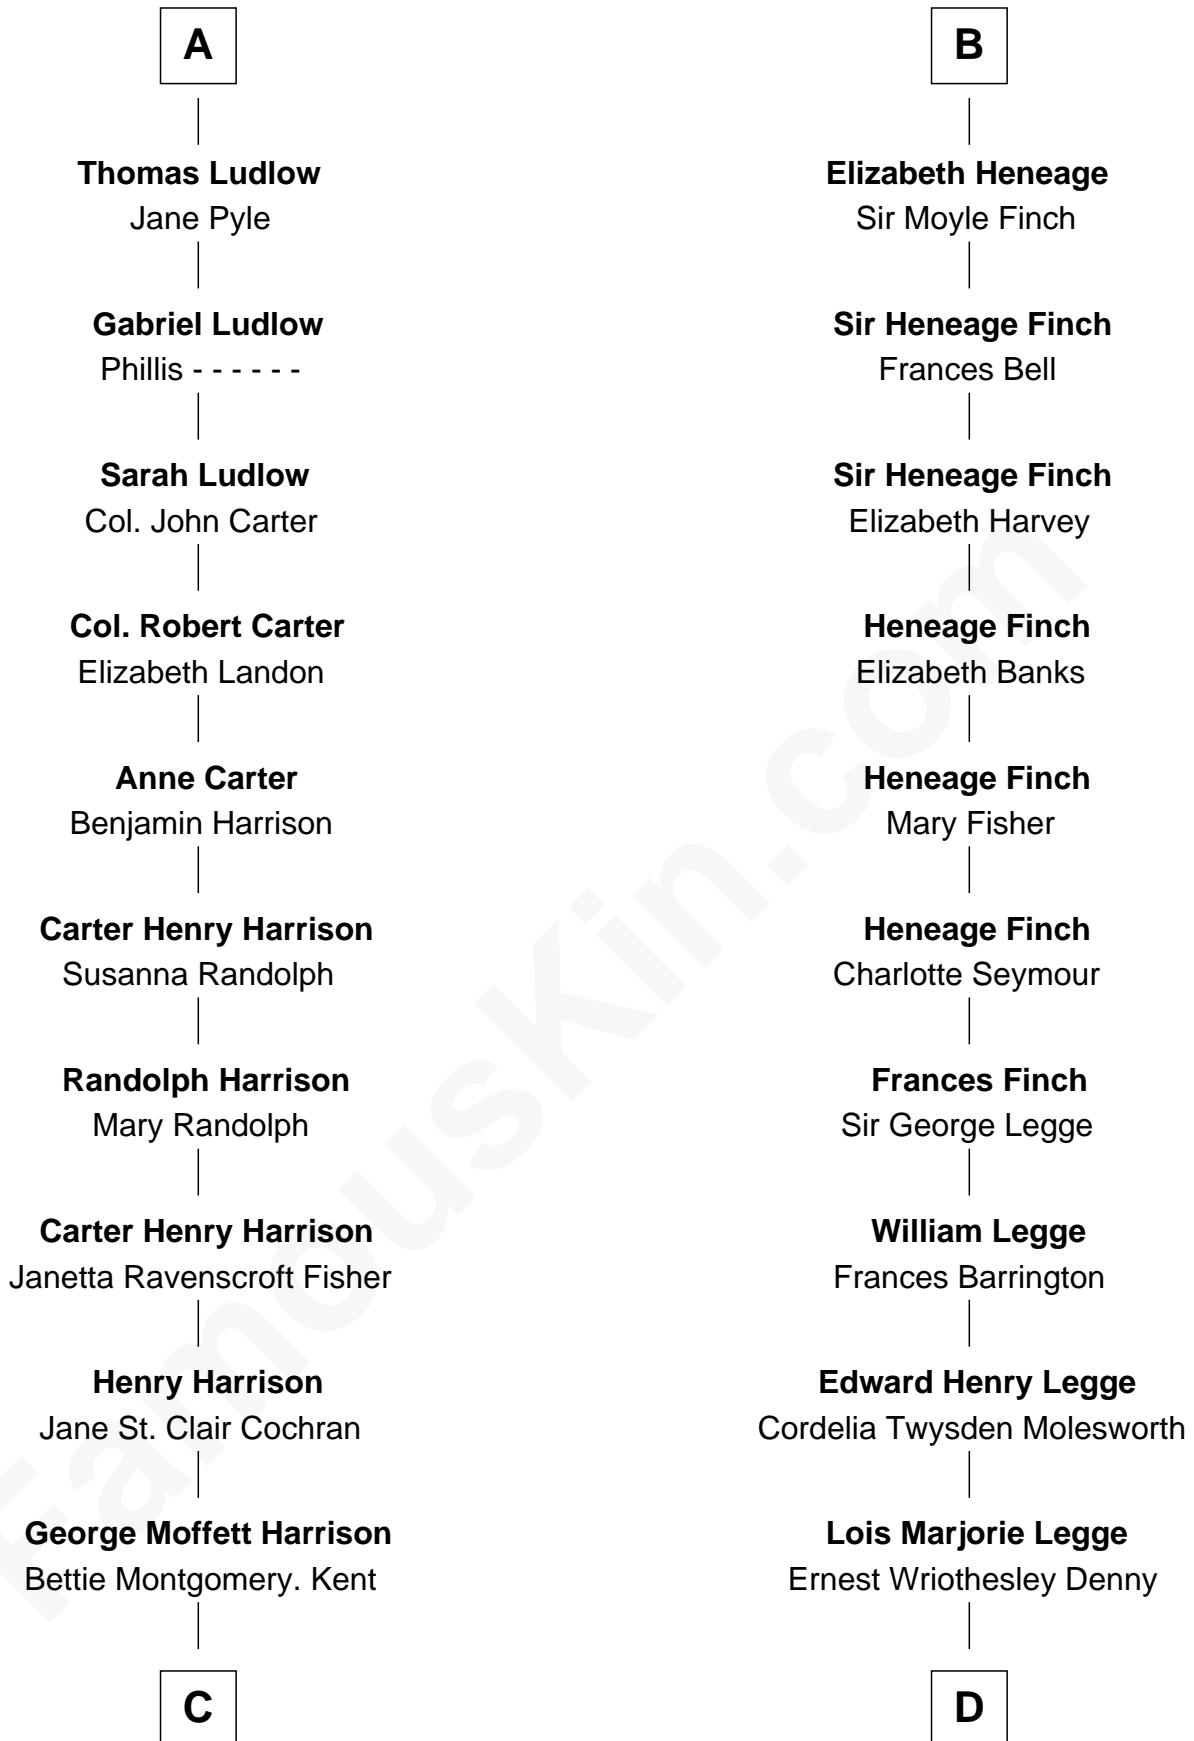

FamousKin.com Relationship Chart of

Edward Norton

Movie Actor

19th cousin 1 time removed of

Kit Harington

TV Actor - "Game of Thrones"

Sir Hugh de Courtnay

Margaret de Bohun

Anne Wake

Sir John Courtenay

Joan Champernoun

Sir Philip Courtenay

Elizabeth Hungerford

Katherine Courtenay

Sir William Huddesfield

Elizabeth Huddesfield

Sir Anthony Poyntz

Sir Nicholas Poyntz

Joan Berkeley

Anne Poyntz

Sir Thomas Heneage

B

C

Joseph Kent Harrison
Cornelia Long Somerville