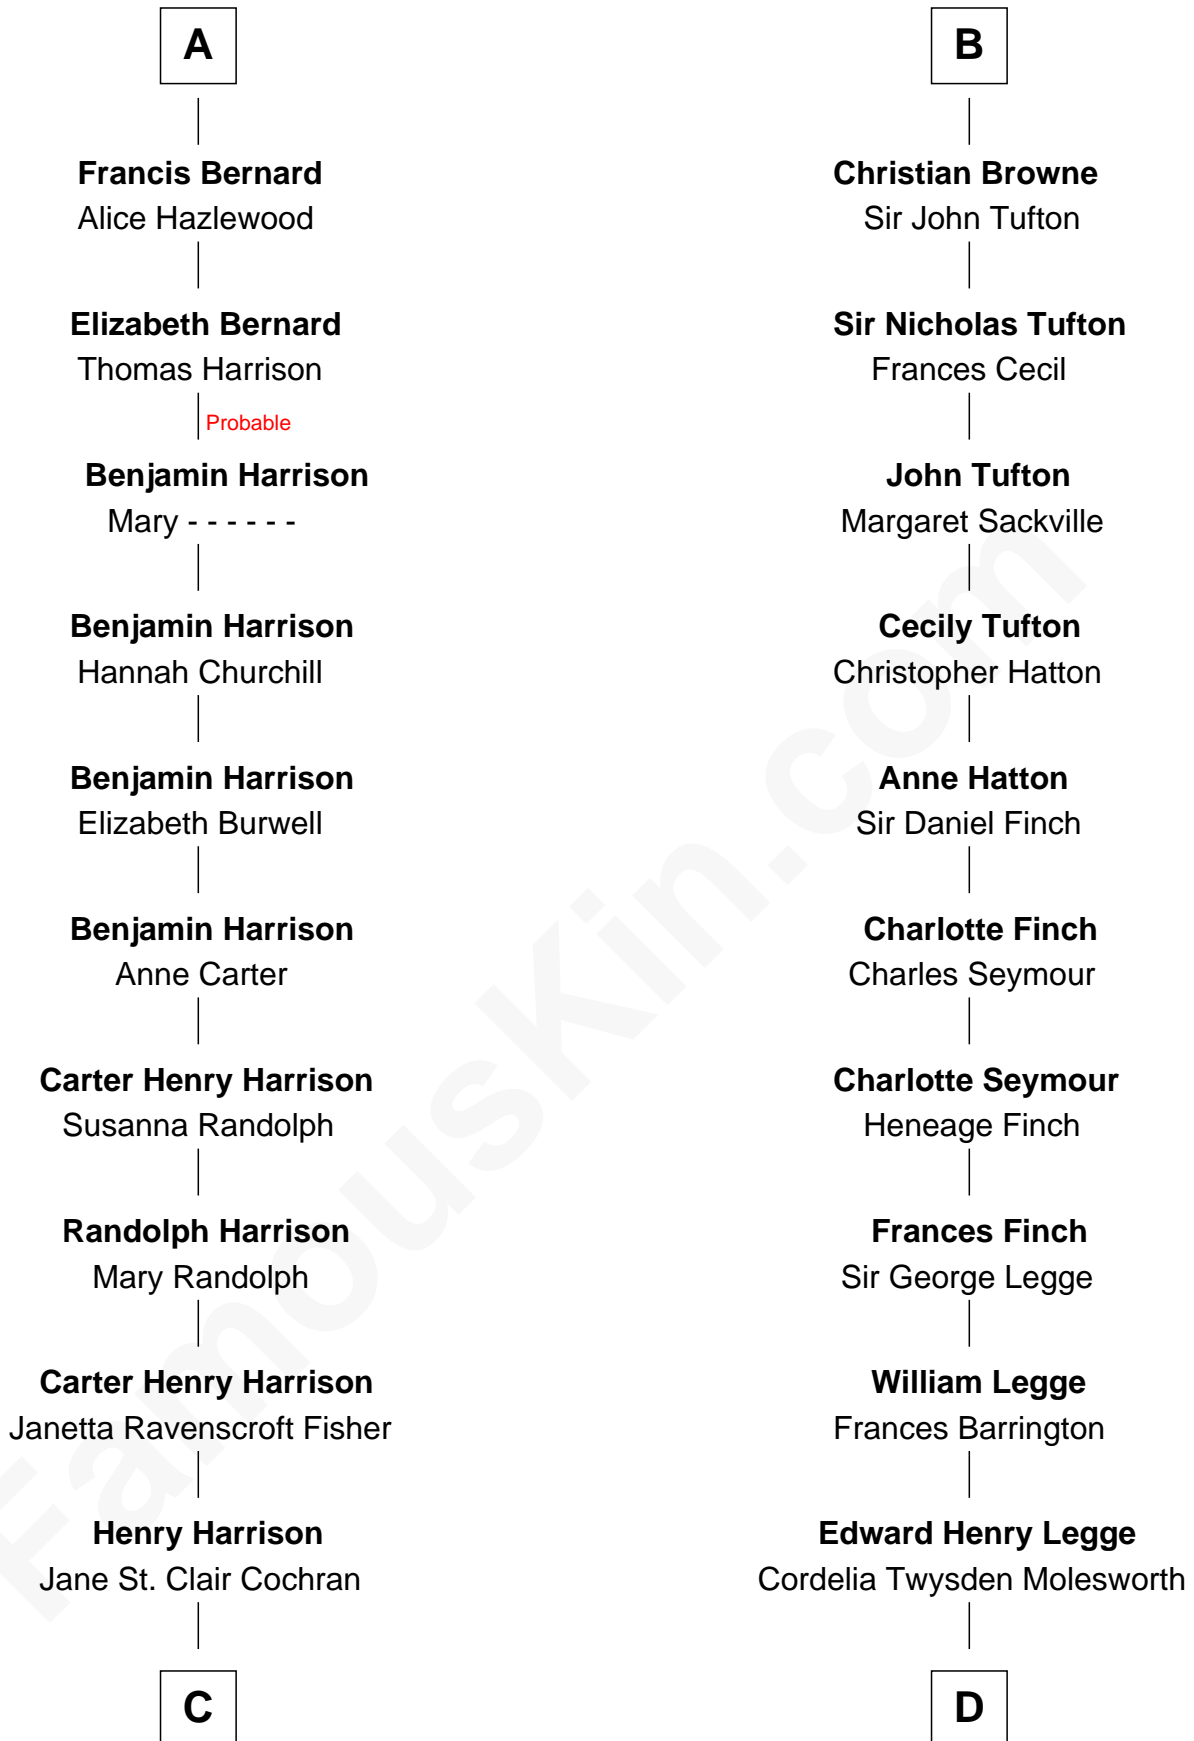

# FamousKin.com Relationship Chart of

**Edward Norton**

*Movie Actor*

20th cousin 1 time removed of

**Kit Harington**

*TV Actor - "Game of Thrones"*

**C**

**George Moffett Harrison**  
Bettie Montgomery. Kent

**Joseph Kent Harrison**  
Cornelia Long Somerville

**Betty Kent Harrison**  
Edward Mower Norton

**Edward Mower Norton**  
Lydia Robinson Rouse

**Edward Norton**  
*Movie Actor*

**D**

**Lois Marjorie Legge**  
Ernest Wriothesley Denny

**Lavender Cecilia Denny**  
John Charles Dundas Harington

**Sir David Richard Harington**  
Deborah Jane Catesby

**Kit Harington**  
*TV Actor - "Game of Thrones"*