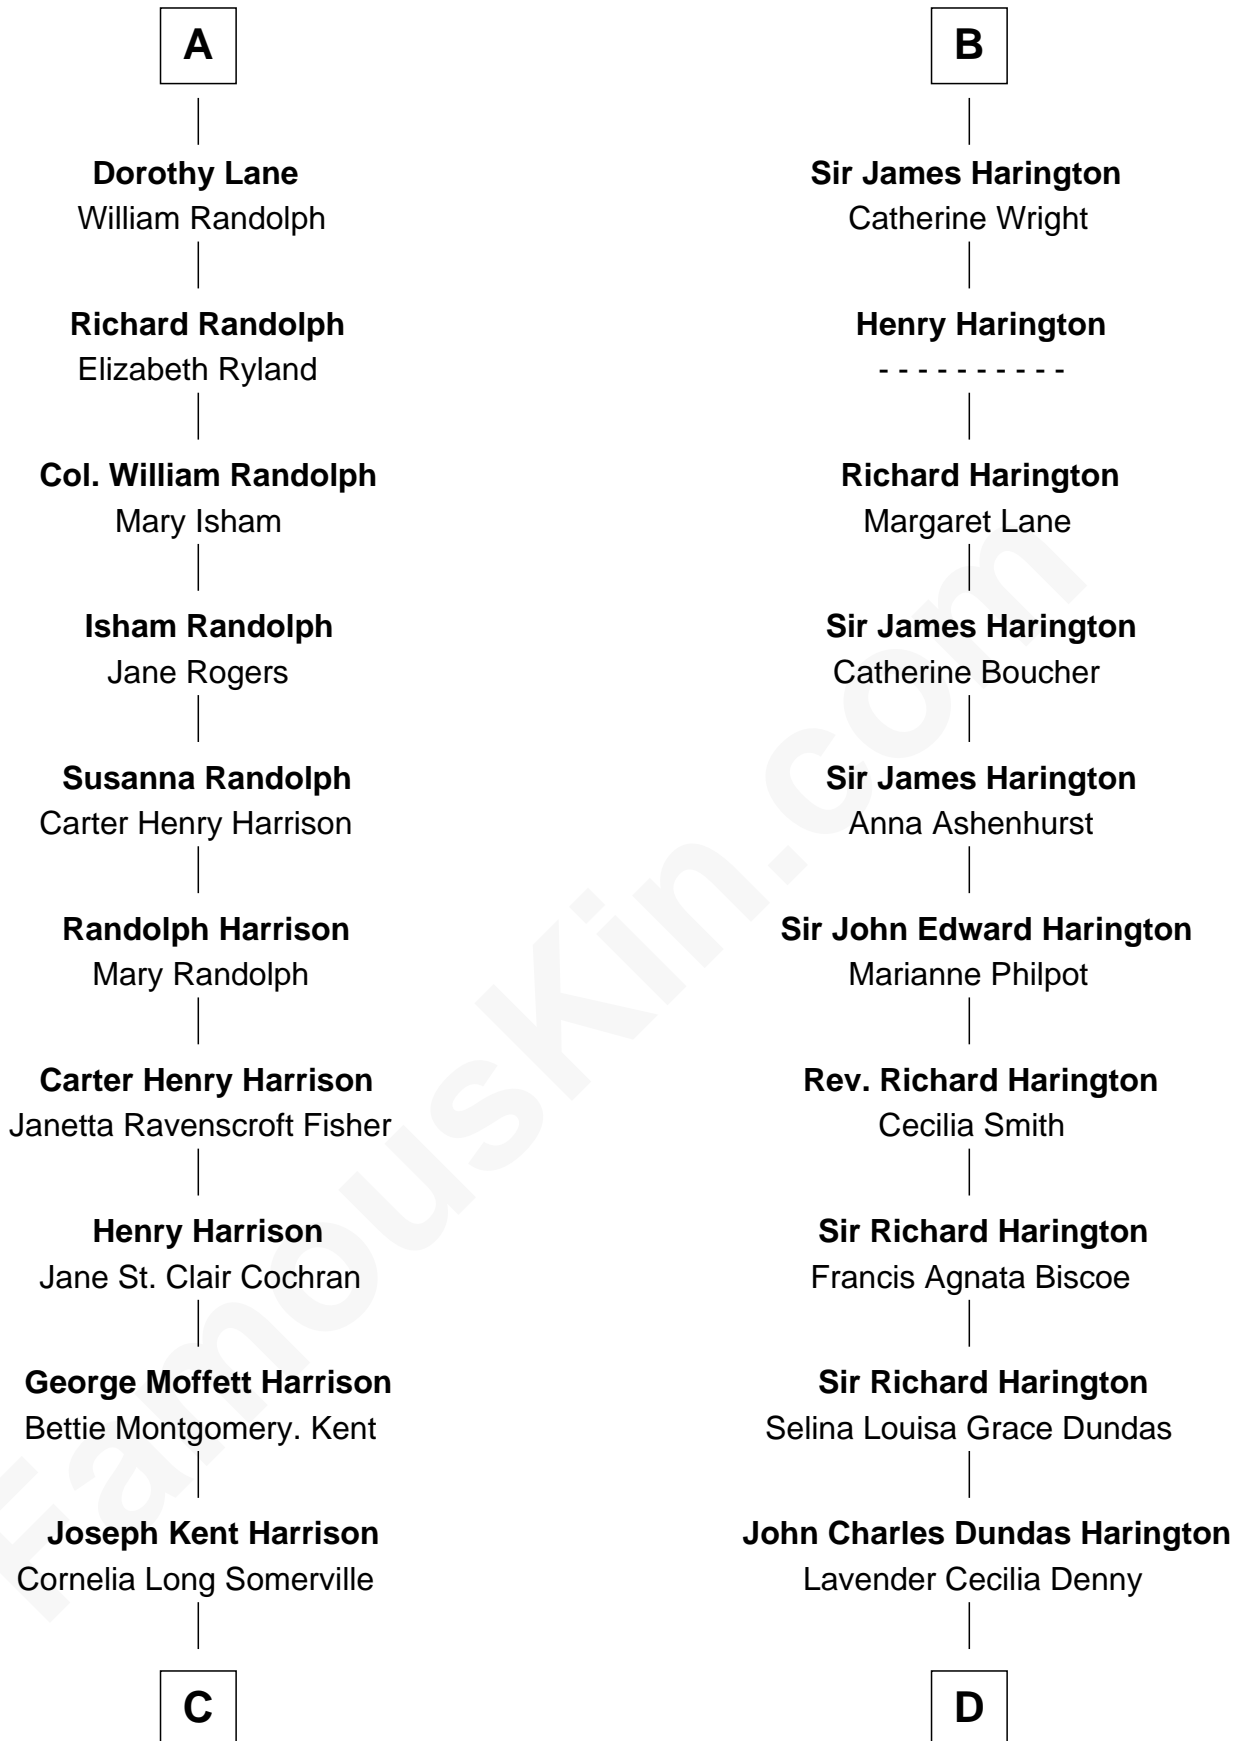

FamousKin.com Relationship Chart of

Edward Norton

Movie Actor

18th cousin 1 time removed of

Kit Harington

TV Actor - "Game of Thrones"

Elizabeth Fitzalan

with husband
Sir Thomas Mowbray

Lucy Sidney

Sir James Harington

Sir James Harington

Frances Sapcote

Sir Edward Harington

Margery D'Oyley

B

C