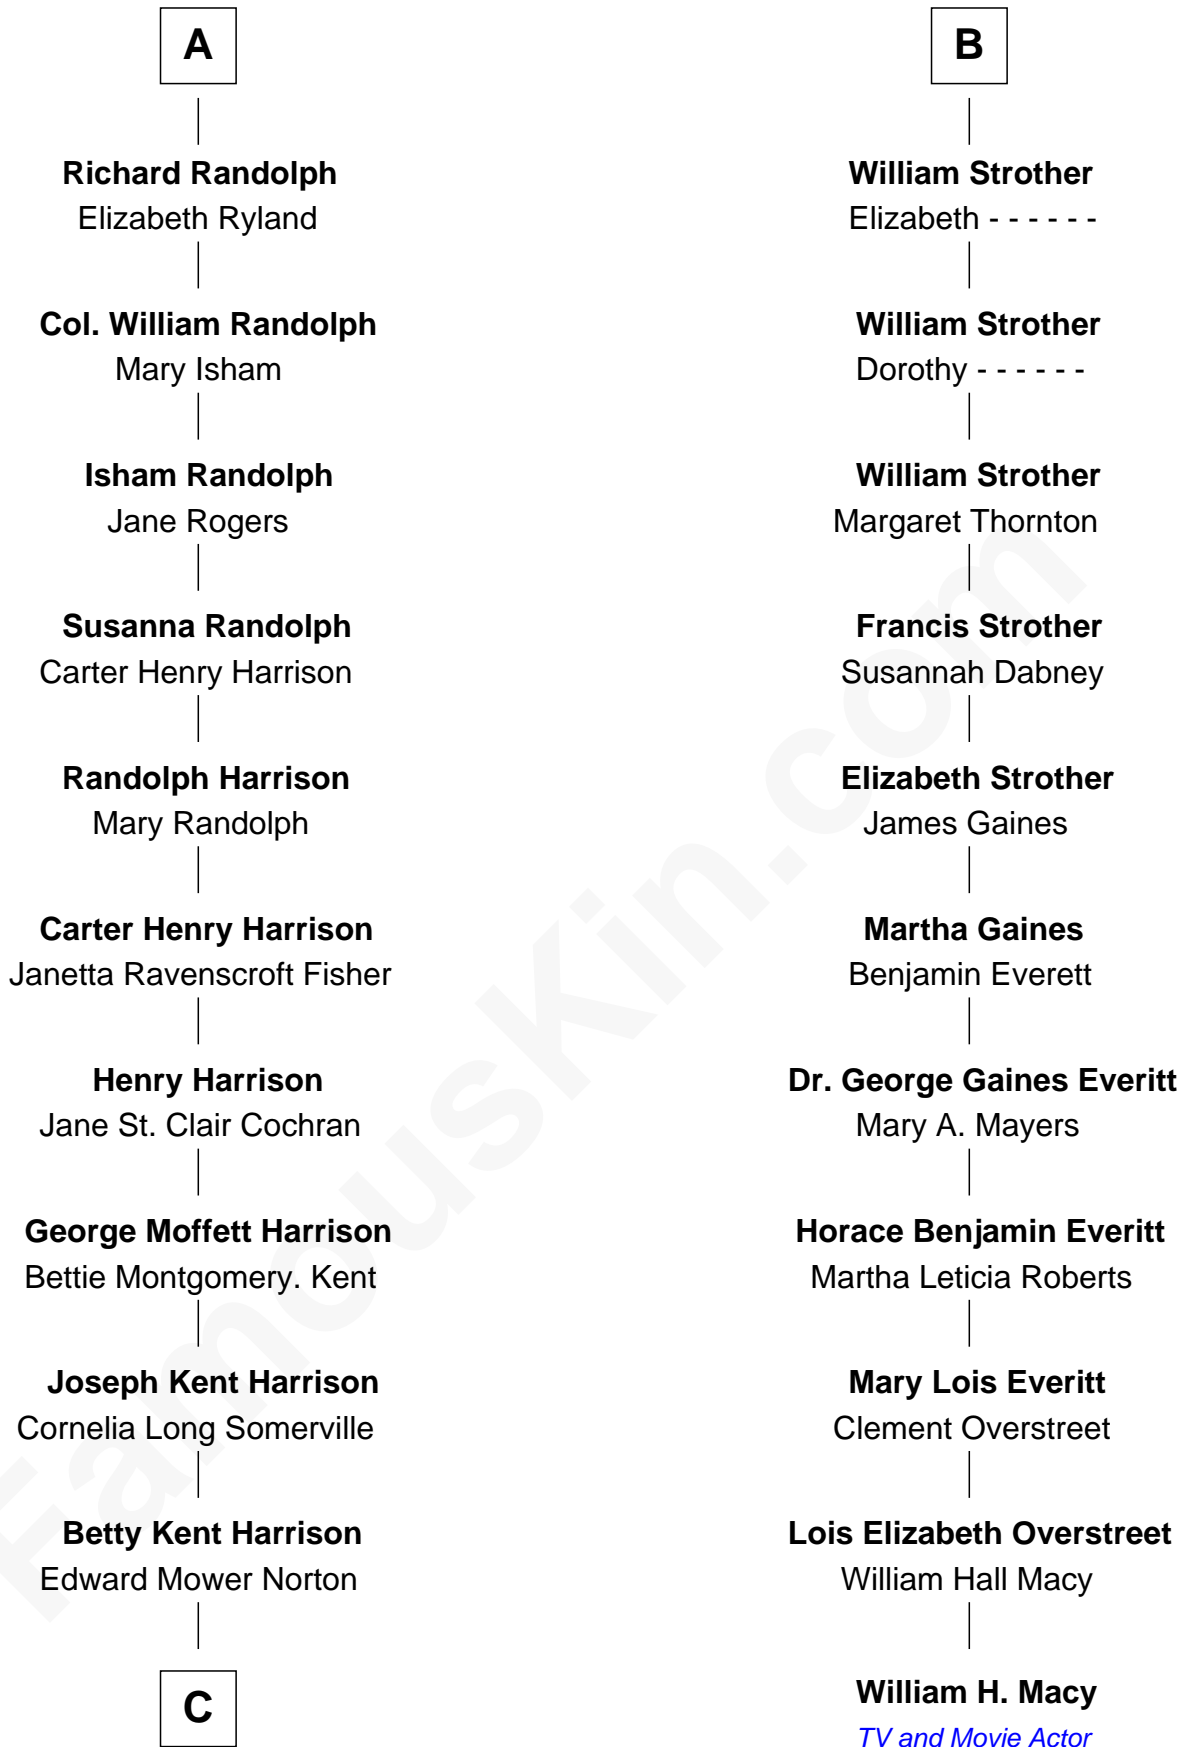

# FamousKin.com Relationship Chart of

**Edward Norton**

*Movie Actor*

17th cousin 1 time removed of

**William H. Macy**

*TV and Movie Actor*

**Sir Ralph Neville**

Joan Beaufort

**Anne Tanfield**

Clement Vincent

**Elizabeth Vincent**

Richard Lane

**Dorothy Lane**

William Randolph

**A**

**George Neville**

Elizabeth Beauchamp

**Sir Henry Neville**

Joan Bourchier

**Sir Richard Neville**

Anne Stafford

**Dorothy Neville**

Sir John Dawney

**Anne Dawney**

Sir George Conyers

**Sir John Conyers**

Agnes Bowes

**Eleanor Conyers**

Lancelot Strother

**B**

**C**

Edward Mower Norton