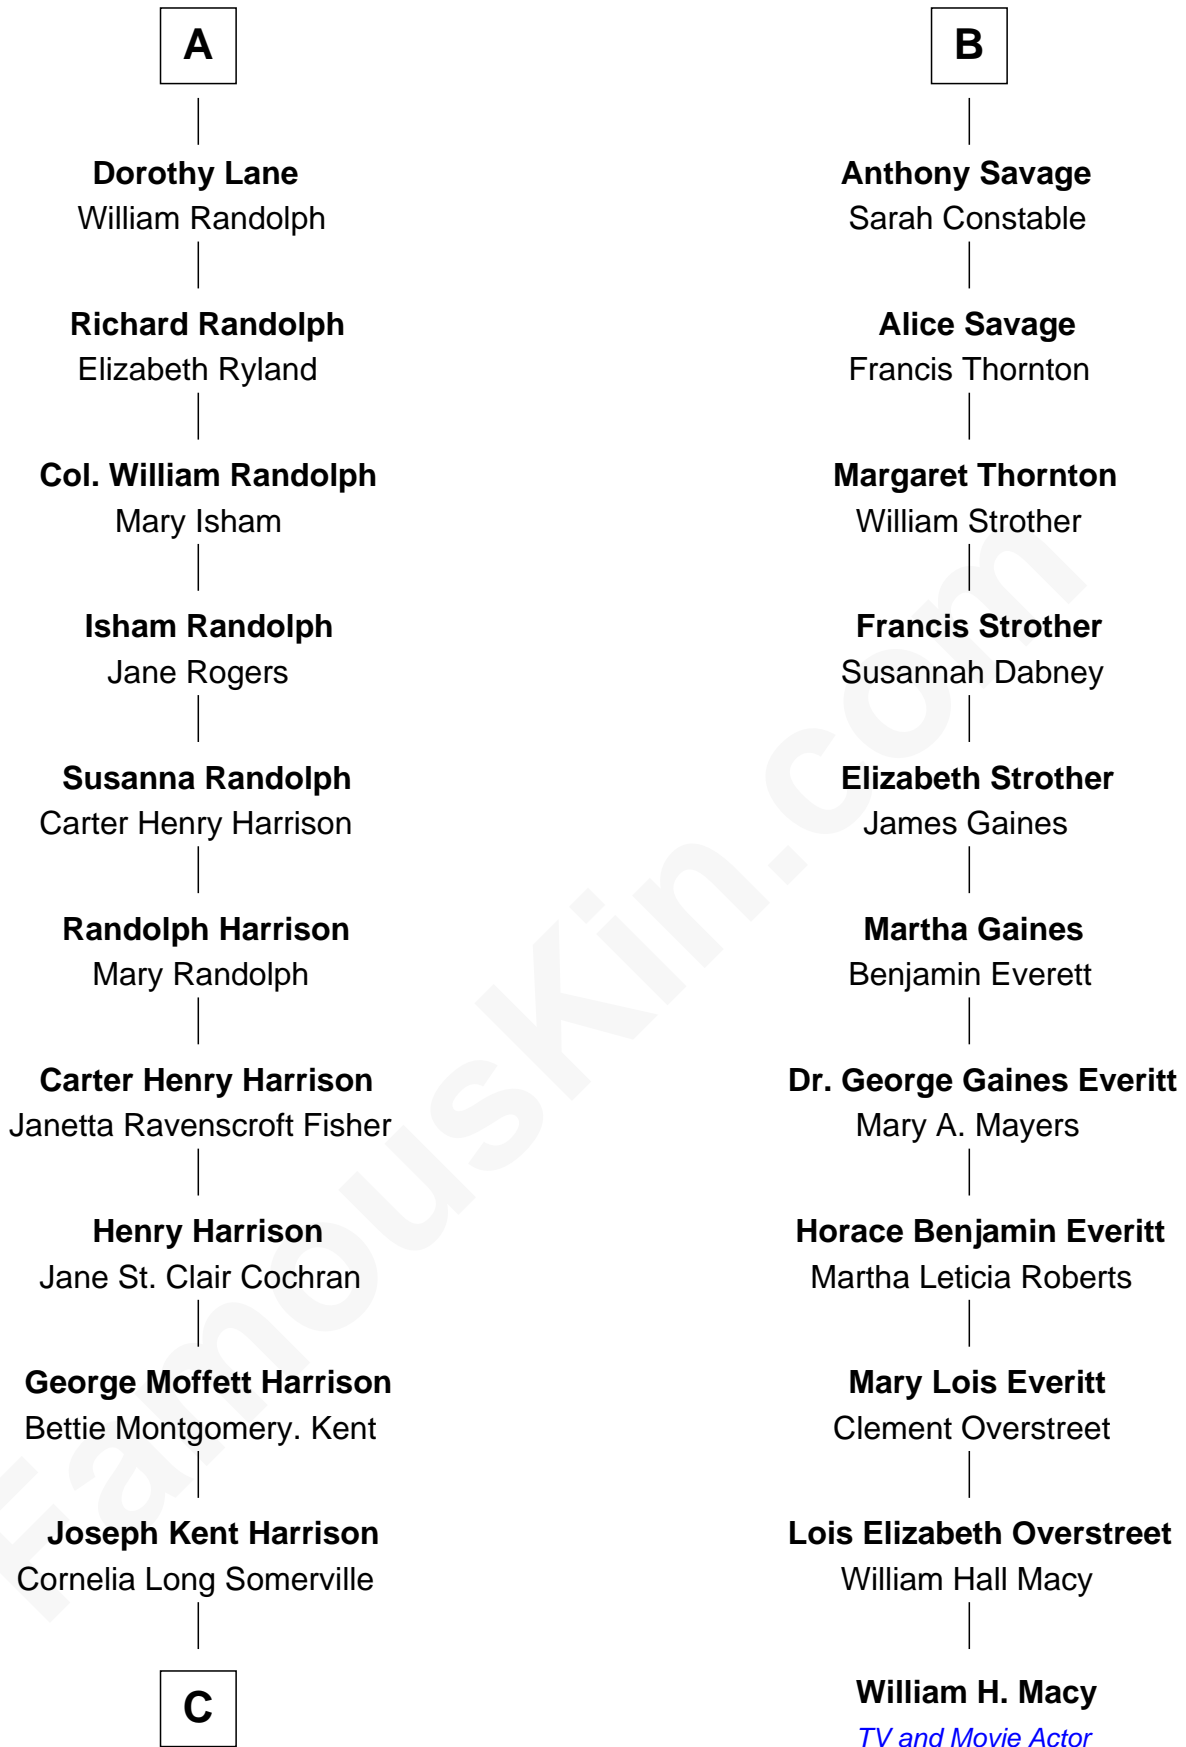

# FamousKin.com Relationship Chart of

**Edward Norton**

*Movie Actor*

17th cousin 2 times removed of

**William H. Macy**

*TV and Movie Actor*

**Elizabeth Fitzalan**

*with husband*  
Sir Thomas Mowbray

**Joan Goushill**

Sir Thomas Stanley

**Katherine Stanley**

Sir John Savage

**Sir Christopher Savage**

Anne Stanley

**Sir Christopher Savage**

Anne Lygon

**Francis Savage**

Anne Sheldon

**Walter Savage**

Elizabeth Hall

**Ralph Savage**

-----

**B**

**C**

**Betty Kent Harrison**  
Edward Mower Norton

**Edward Mower Norton**  
Lydia Robinson Rouse

**Edward Norton**  
*Movie Actor*

FamousKin.com