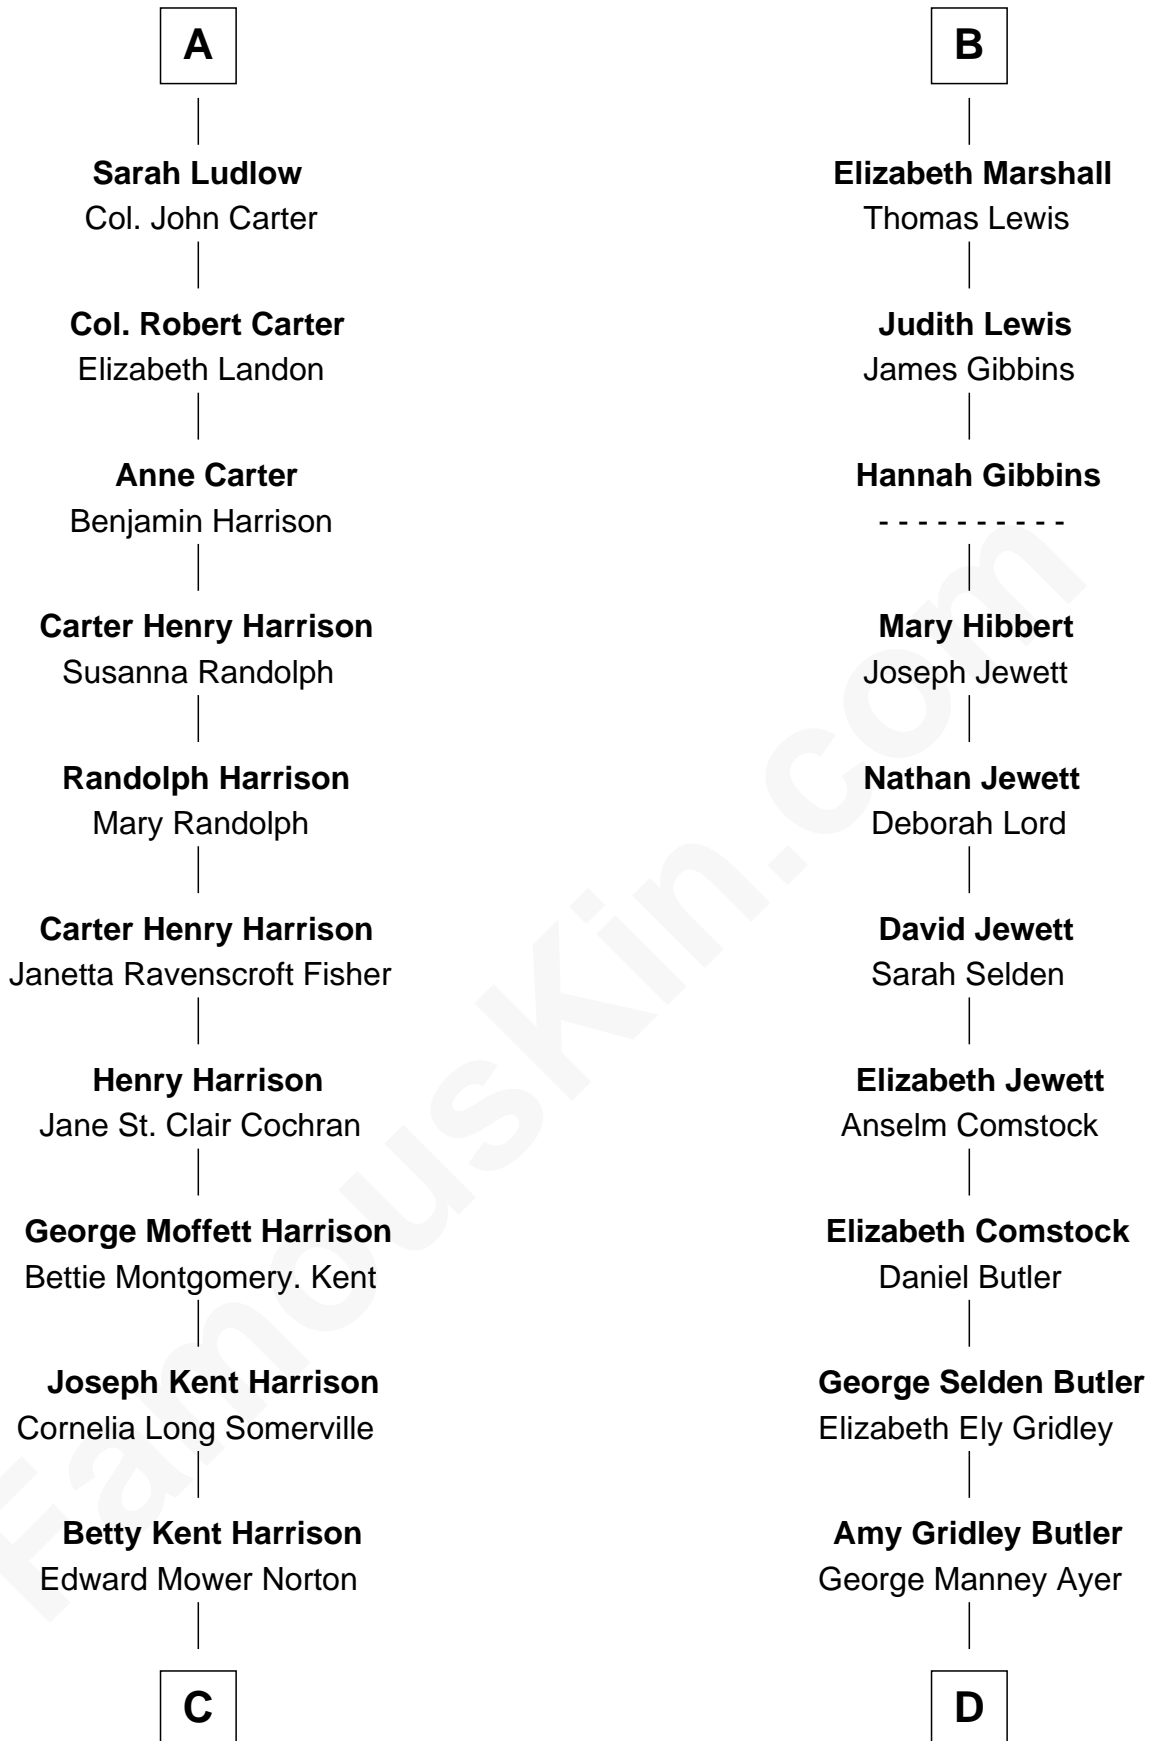

FamousKin.com Relationship Chart of

Edward Norton

Movie Actor

18th cousin 1 time removed of

Gerald Ford

38th U.S. President

Sir Walter Blount

Sancha de Ayala

C

Edward Mower Norton
Lydia Robinson Rouse

Edward Norton
Movie Actor

D

Adele Augusta Ayer
Levi Addison Gardner

Dorothy Ayer Gardner
Leslie Lynch King

Gerald Ford
38th U.S. President

FamousKin.com