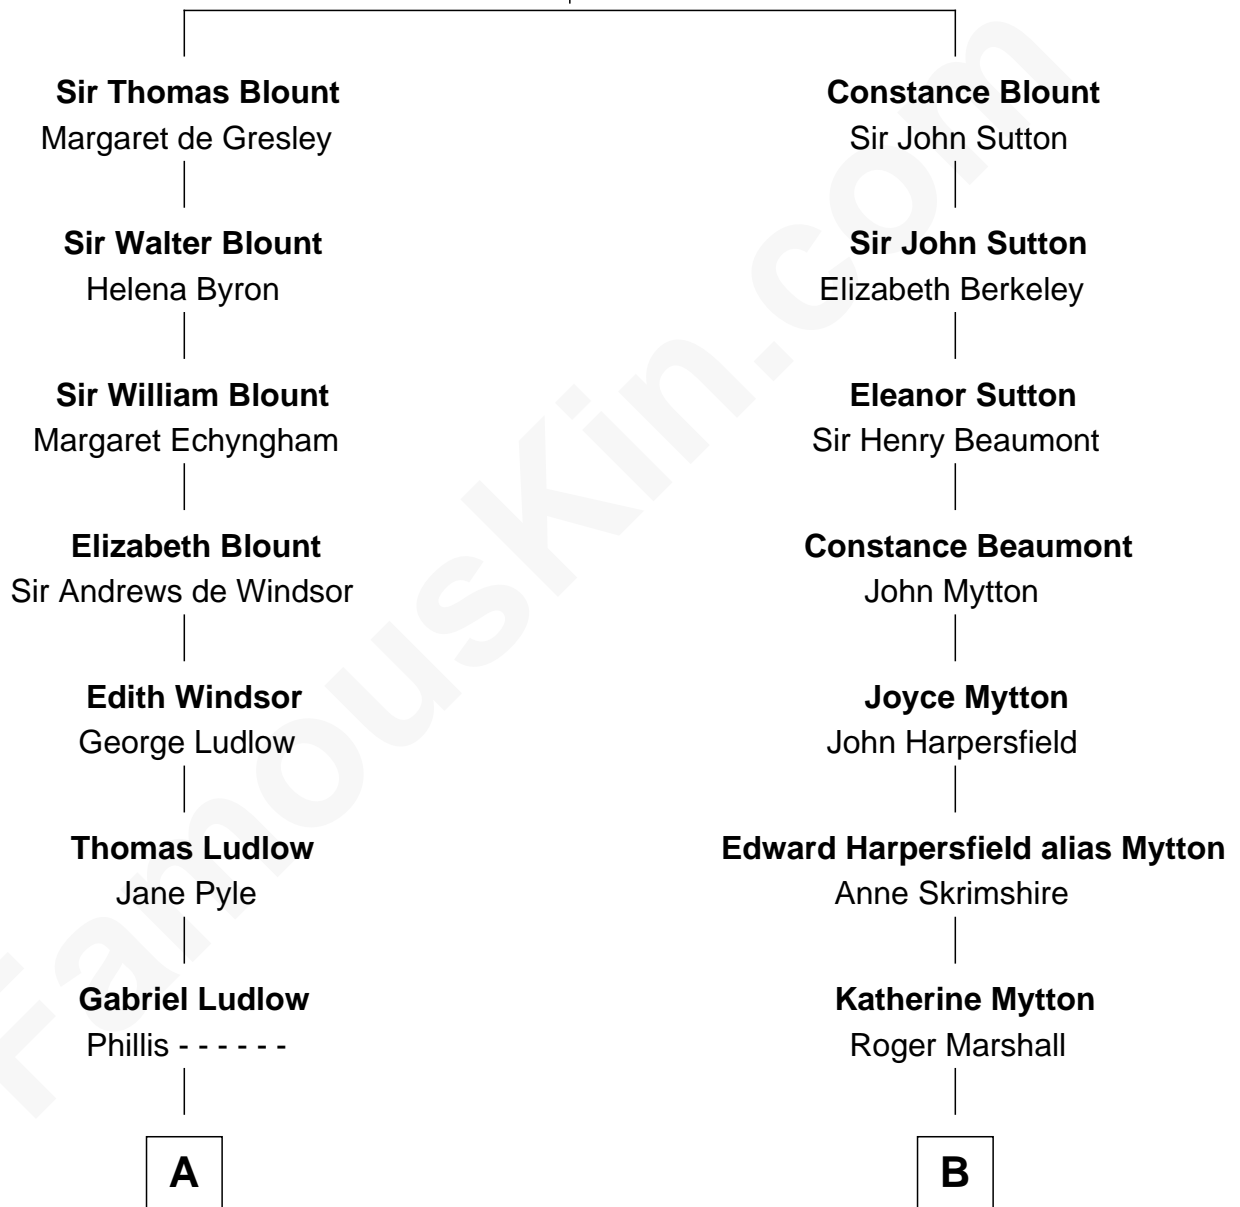

FamousKin.com Relationship Chart of

Edward Norton

Movie Actor

18th cousin 1 time removed of

Gerald Ford

38th U.S. President

Sir Walter Blount

Sancha de Ayala

C

Edward Mower Norton
Lydia Robinson Rouse

Edward Norton
Movie Actor

D

Adele Augusta Ayer
Levi Addison Gardner

Dorothy Ayer Gardner
Leslie Lynch King

Gerald Ford
38th U.S. President

FamousKin.com