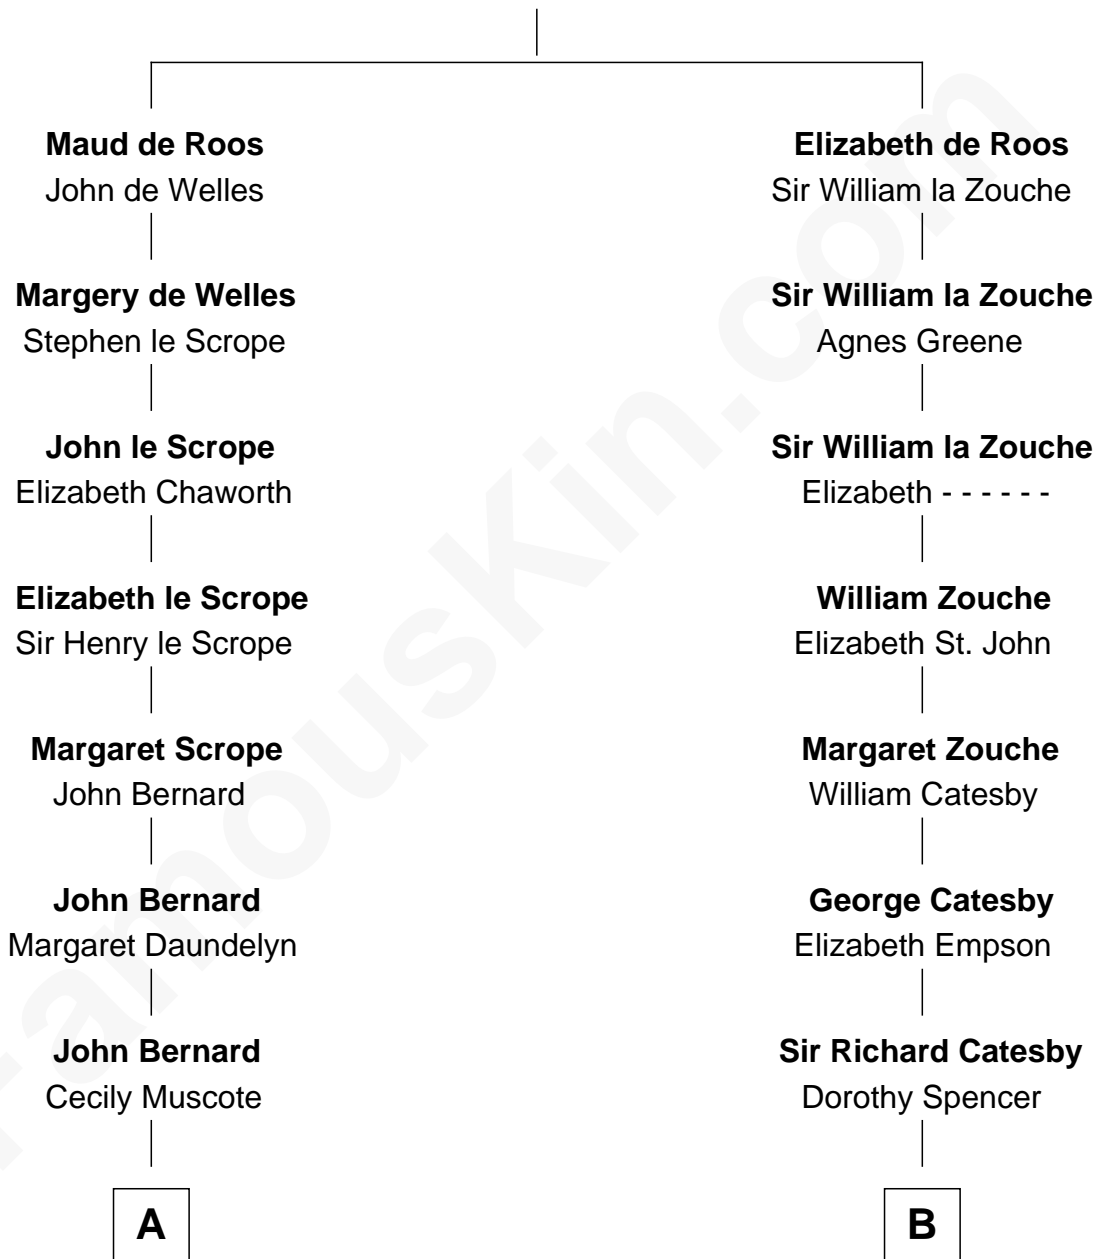

# FamousKin.com Relationship Chart of

**Edward Norton**

*Movie Actor*

9th cousin 12 times removed of

**Robert Catesby**

*Leader of Gunpowder Plot*

**Sir William de Ros**  
Margery de Badlesmere

**C**

George Moffett Harrison

Bettie Montgomery. Kent

Joseph Kent Harrison

Cornelia Long Somerville

Betty Kent Harrison

Edward Mower Norton

Edward Mower Norton

Lydia Robinson Rouse