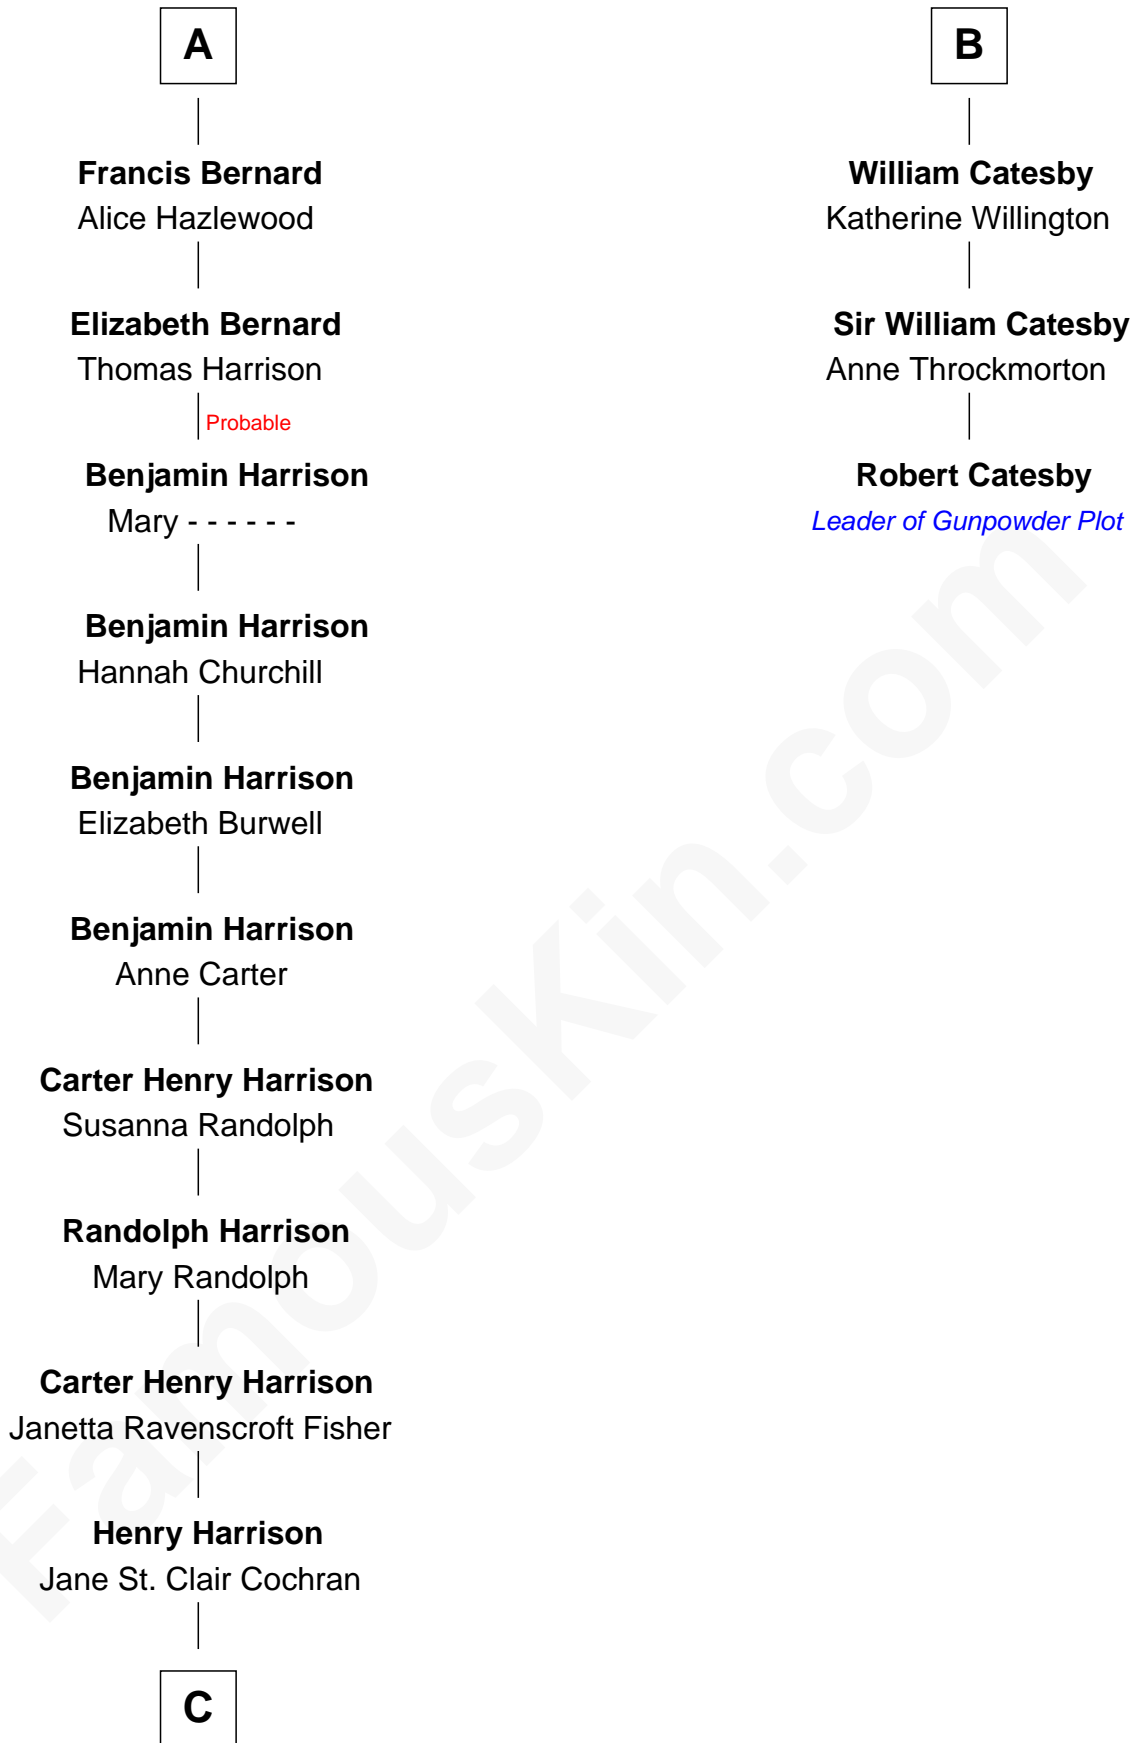

# FamousKin.com Relationship Chart of

**Edward Norton**

*Movie Actor*

9th cousin 12 times removed of

**Robert Catesby**

*Leader of Gunpowder Plot*

**Sir William de Ros**  
Margery de Badlesmere

**C**

George Moffett Harrison

Bettie Montgomery. Kent

Joseph Kent Harrison

Cornelia Long Somerville

Betty Kent Harrison

Edward Mower Norton

Edward Mower Norton

Lydia Robinson Rouse