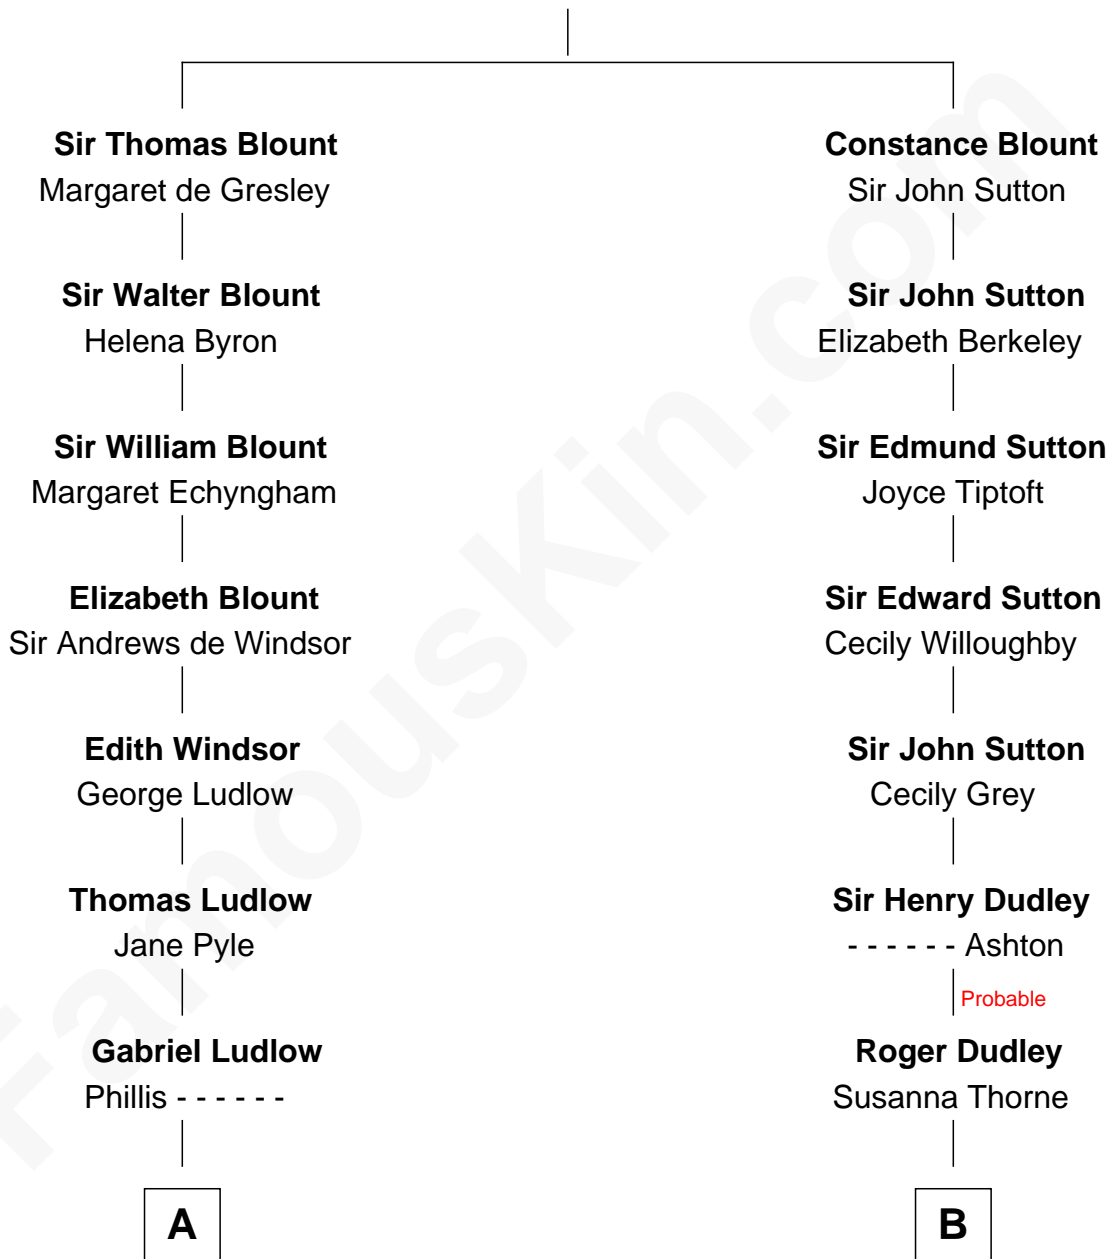

FamousKin.com Relationship Chart of

Edward Norton

Movie Actor

18th cousin 2 times removed of

John Cena

Movie Actor and WWE Pro Wrestler

Sir Walter Blount

Sancha de Ayala

C

Edward Mower Norton

Lydia Robinson Rouse

Edward Norton

Movie Actor

D

Charles Nichols

Julia Ellen Skelton