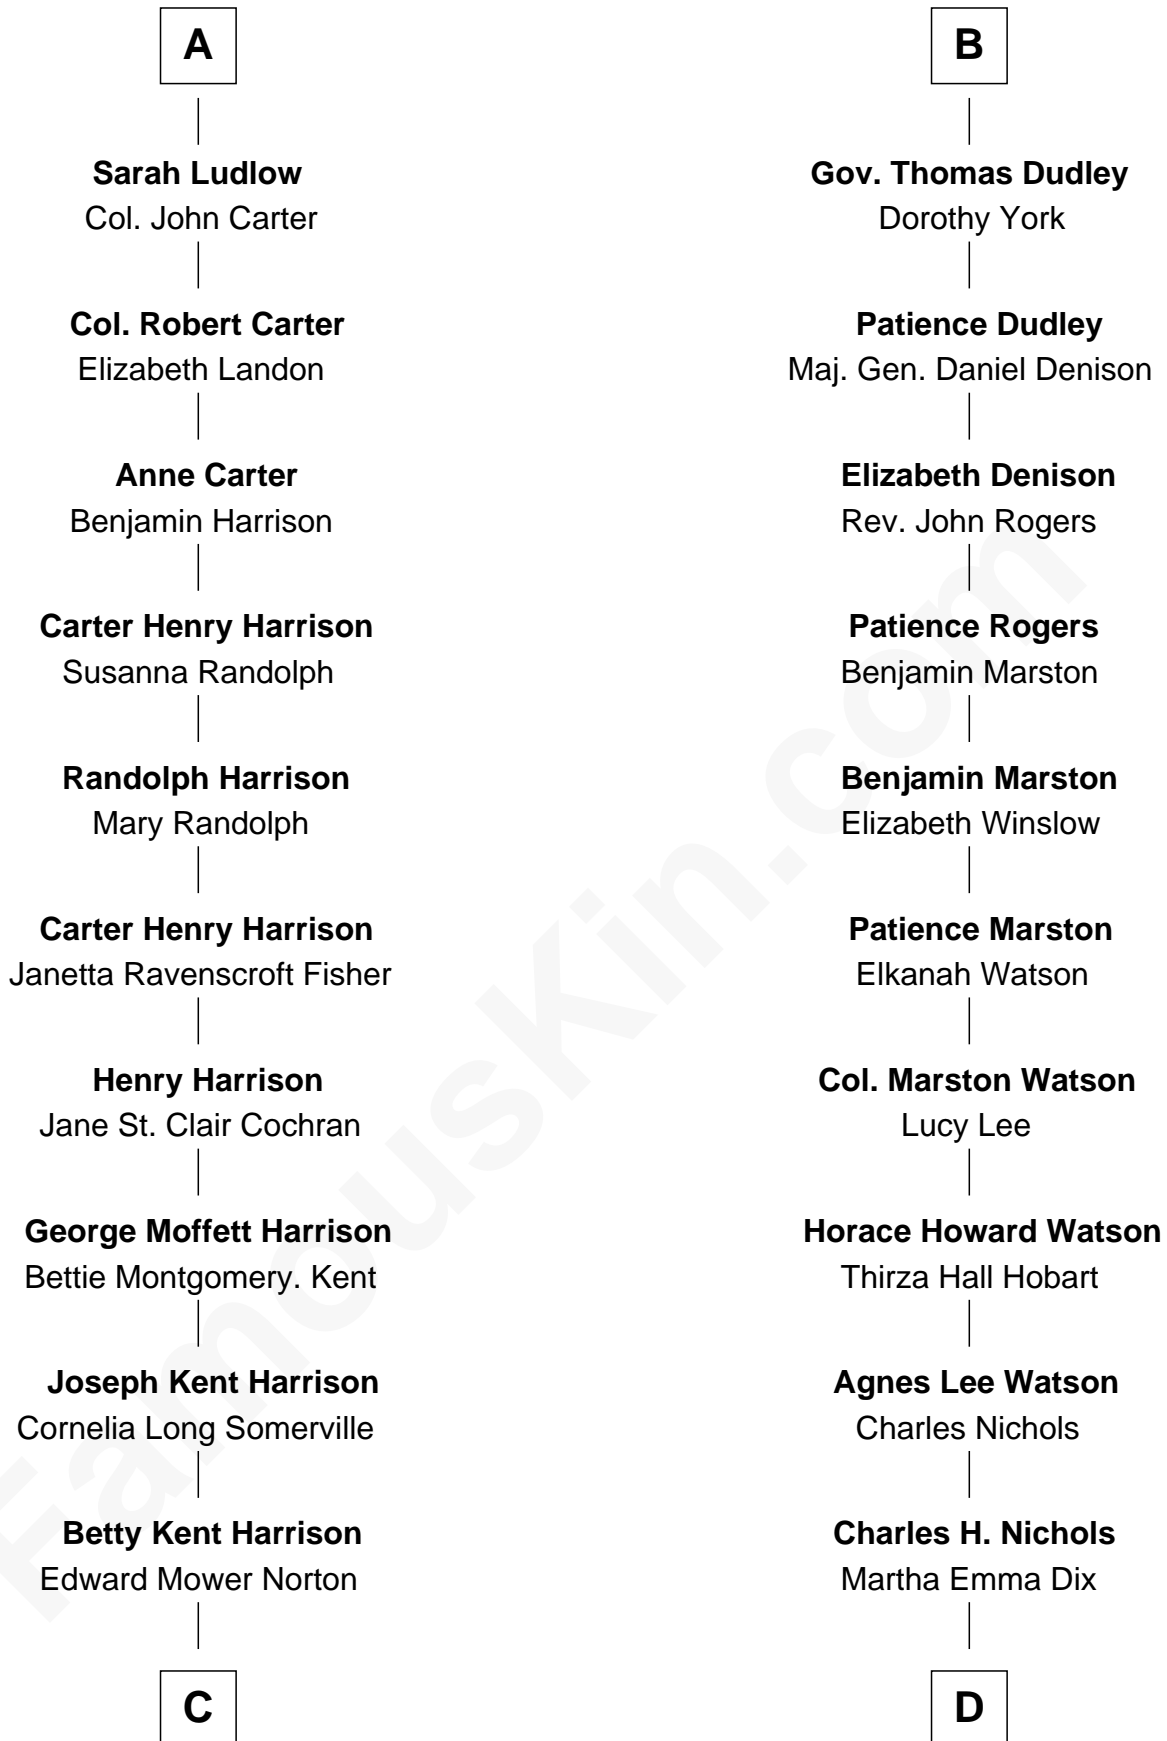

FamousKin.com Relationship Chart of

Edward Norton

Movie Actor

18th cousin 2 times removed of

John Cena

Movie Actor and WWE Pro Wrestler

Sir Walter Blount

Sancha de Ayala

C

Edward Mower Norton

Lydia Robinson Rouse

Edward Norton

Movie Actor

D

Charles Nichols

Julia Ellen Skelton