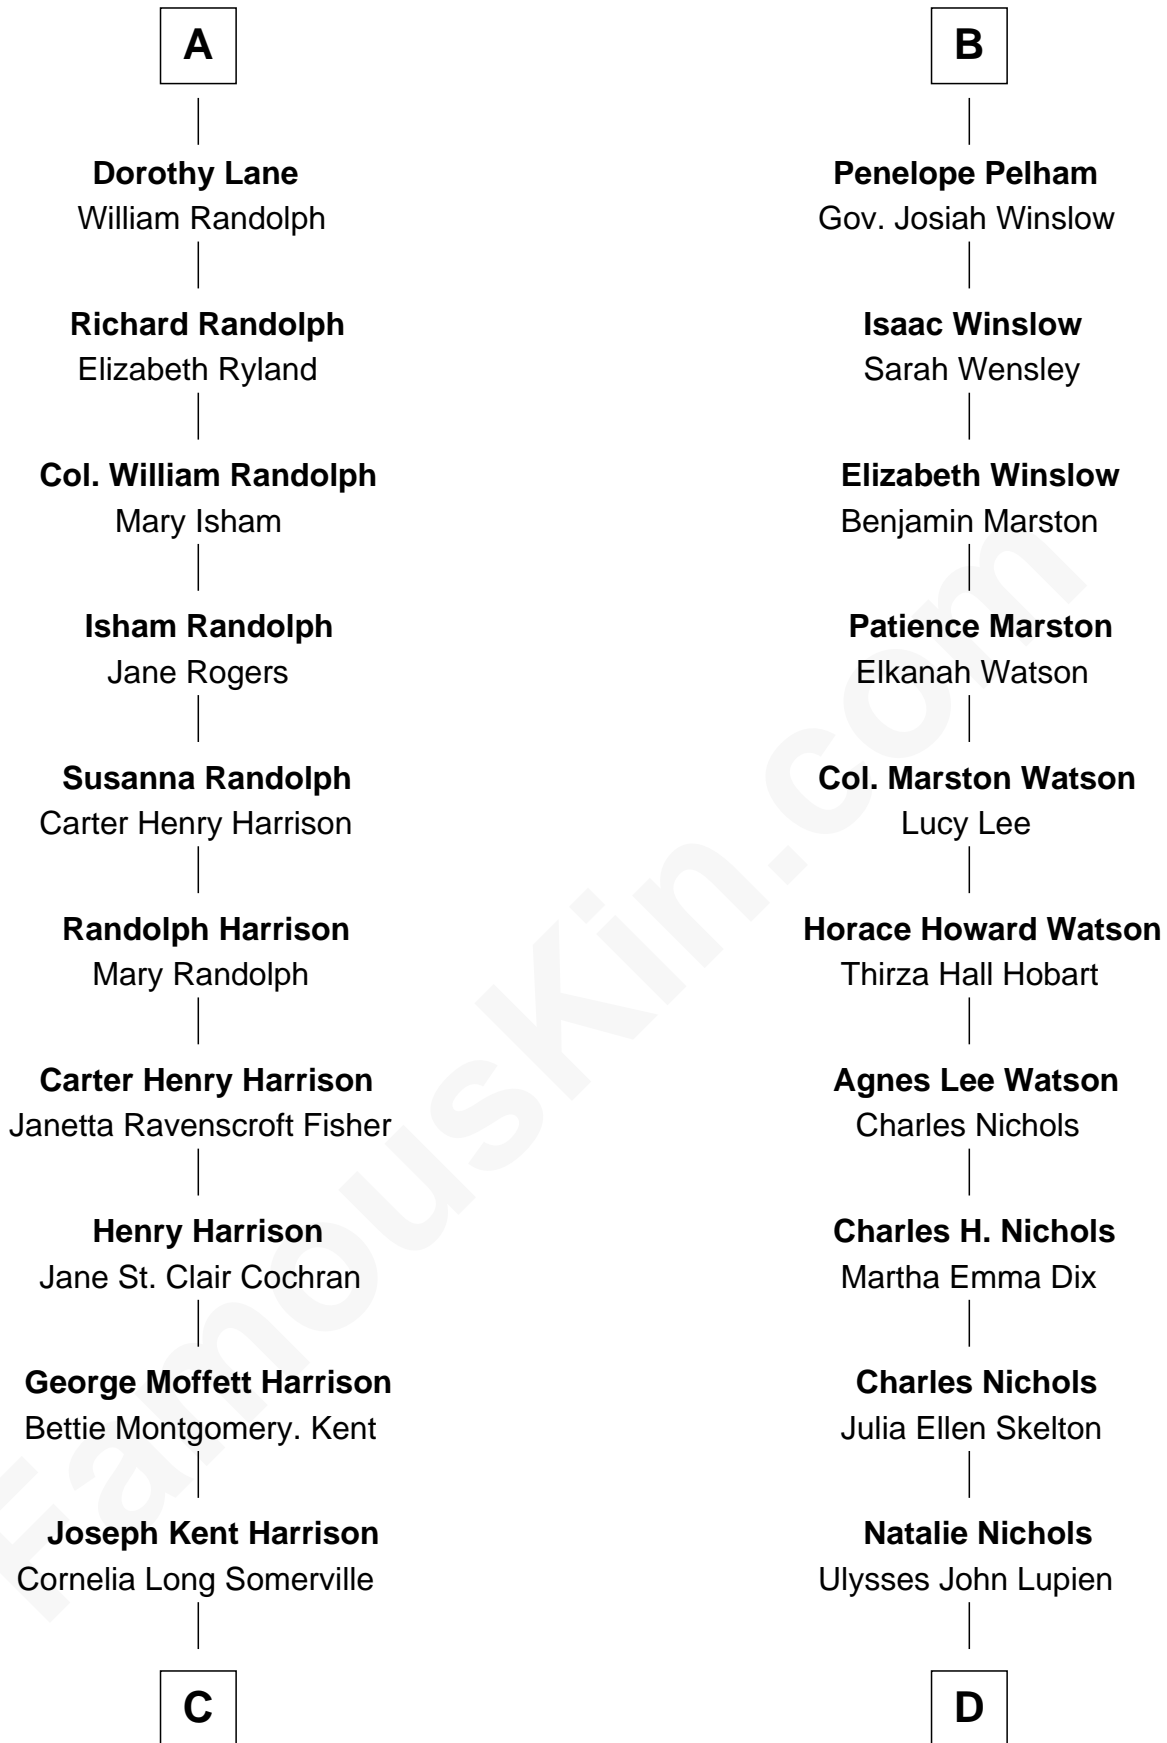

FamousKin.com Relationship Chart of

Edward Norton

Movie Actor

18th cousin 1 time removed of

John Cena

Movie Actor and WWE Pro Wrestler

Sir John Howard

Alice Tendring

Sir Robert Howard

Margaret Mowbray

Katherine Howard

Sir Edward Neville

Catherine Neville

Robert Tanfield

William Tanfield

Elizabeth Stavelly

Mary Hussey

Elizabeth Howard

Henry Wentworth

Margery Wentworth

Sir William Waldegrave

Anthony Waldegrave

Elizabeth Gray

Thomas Waldegrave

Elizabeth Gurdon

Thomas Waldegrave

Margaret Holmstead

Jemima Waldegrave

Herbert Pelham

B

C

Betty Kent Harrison
Edward Mower Norton