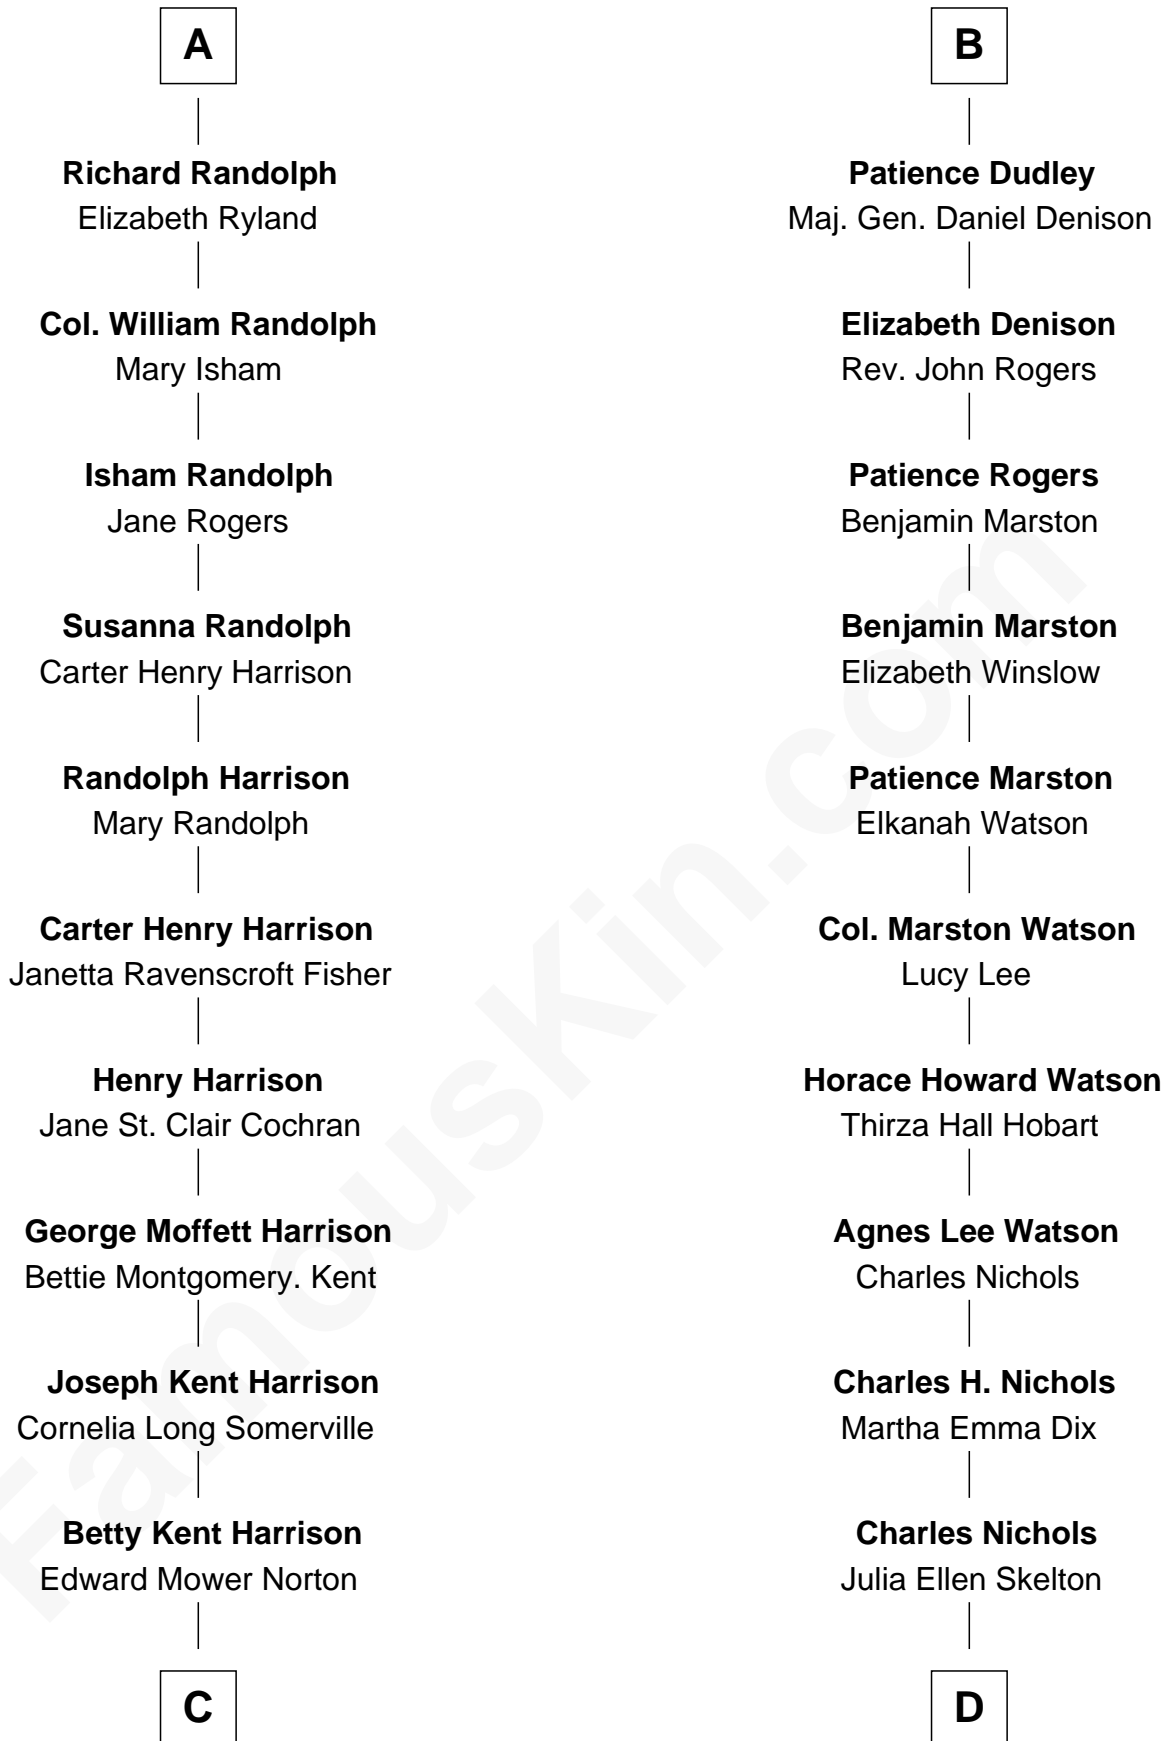

FamousKin.com Relationship Chart of

Edward Norton

Movie Actor

18th cousin 1 time removed of

John Cena

Movie Actor and WWE Pro Wrestler

Sir Ralph Neville

Joan Beaufort

C

Edward Mower Norton

Lydia Robinson Rouse

Edward Norton

Movie Actor

D

Natalie Nichols

Ulysses John Lupien