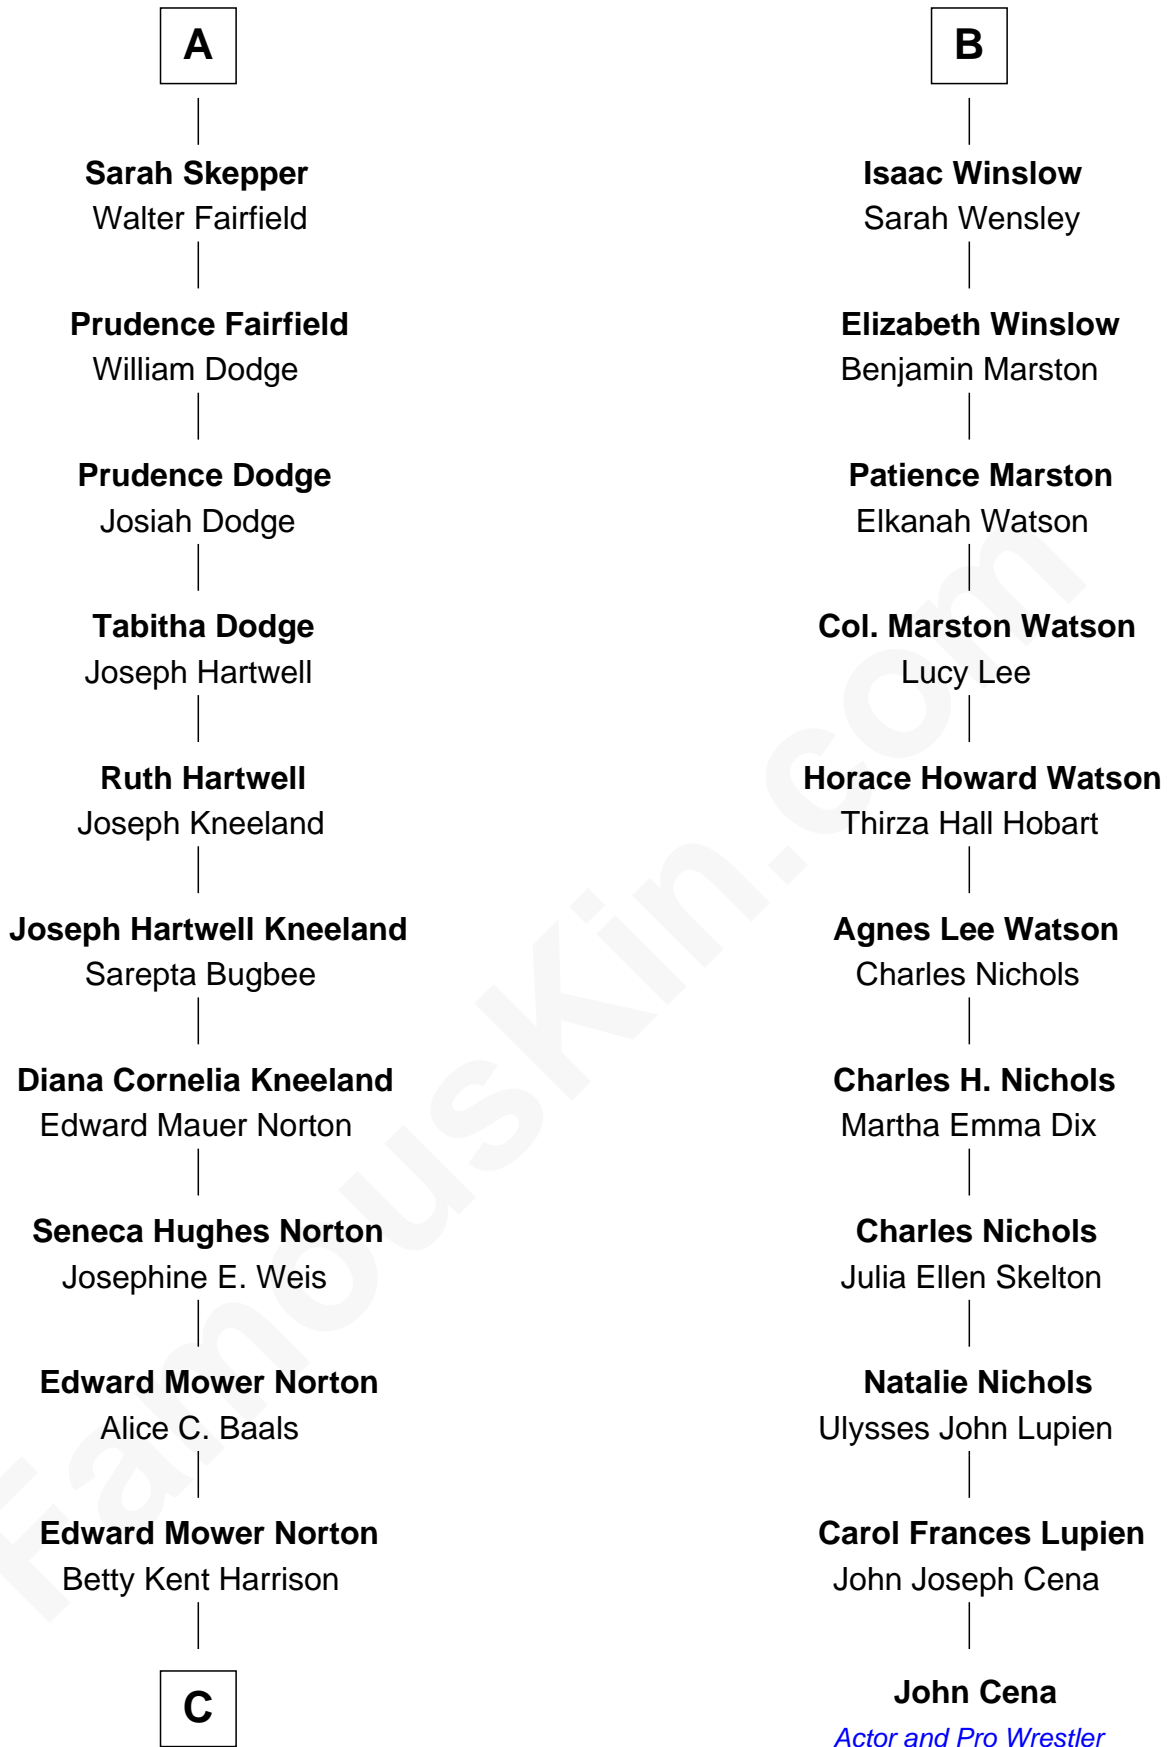

FamousKin.com Relationship Chart of

Edward Norton

Movie Actor

17th cousin 1 time removed of

John Cena

Movie Actor and WWE Pro Wrestler

Sir Roger Wentworth

Margery Despencer

Joan Ledgard

Richard Skepper

Edward Skepper

Mary Robinson

Rev. William Skepper

Sarah Fisher

A

Henry Wentworth

Elizabeth Howard

Margery Wentworth

Sir William Waldegrave

Anthony Waldegrave

Elizabeth Gray

Thomas Waldegrave

Elizabeth Gurdon

Thomas Waldegrave

Margaret Holmstead

Jemima Waldegrave

Herbert Pelham

Penelope Pelham

Gov. Josiah Winslow

B

C

Edward Mower Norton