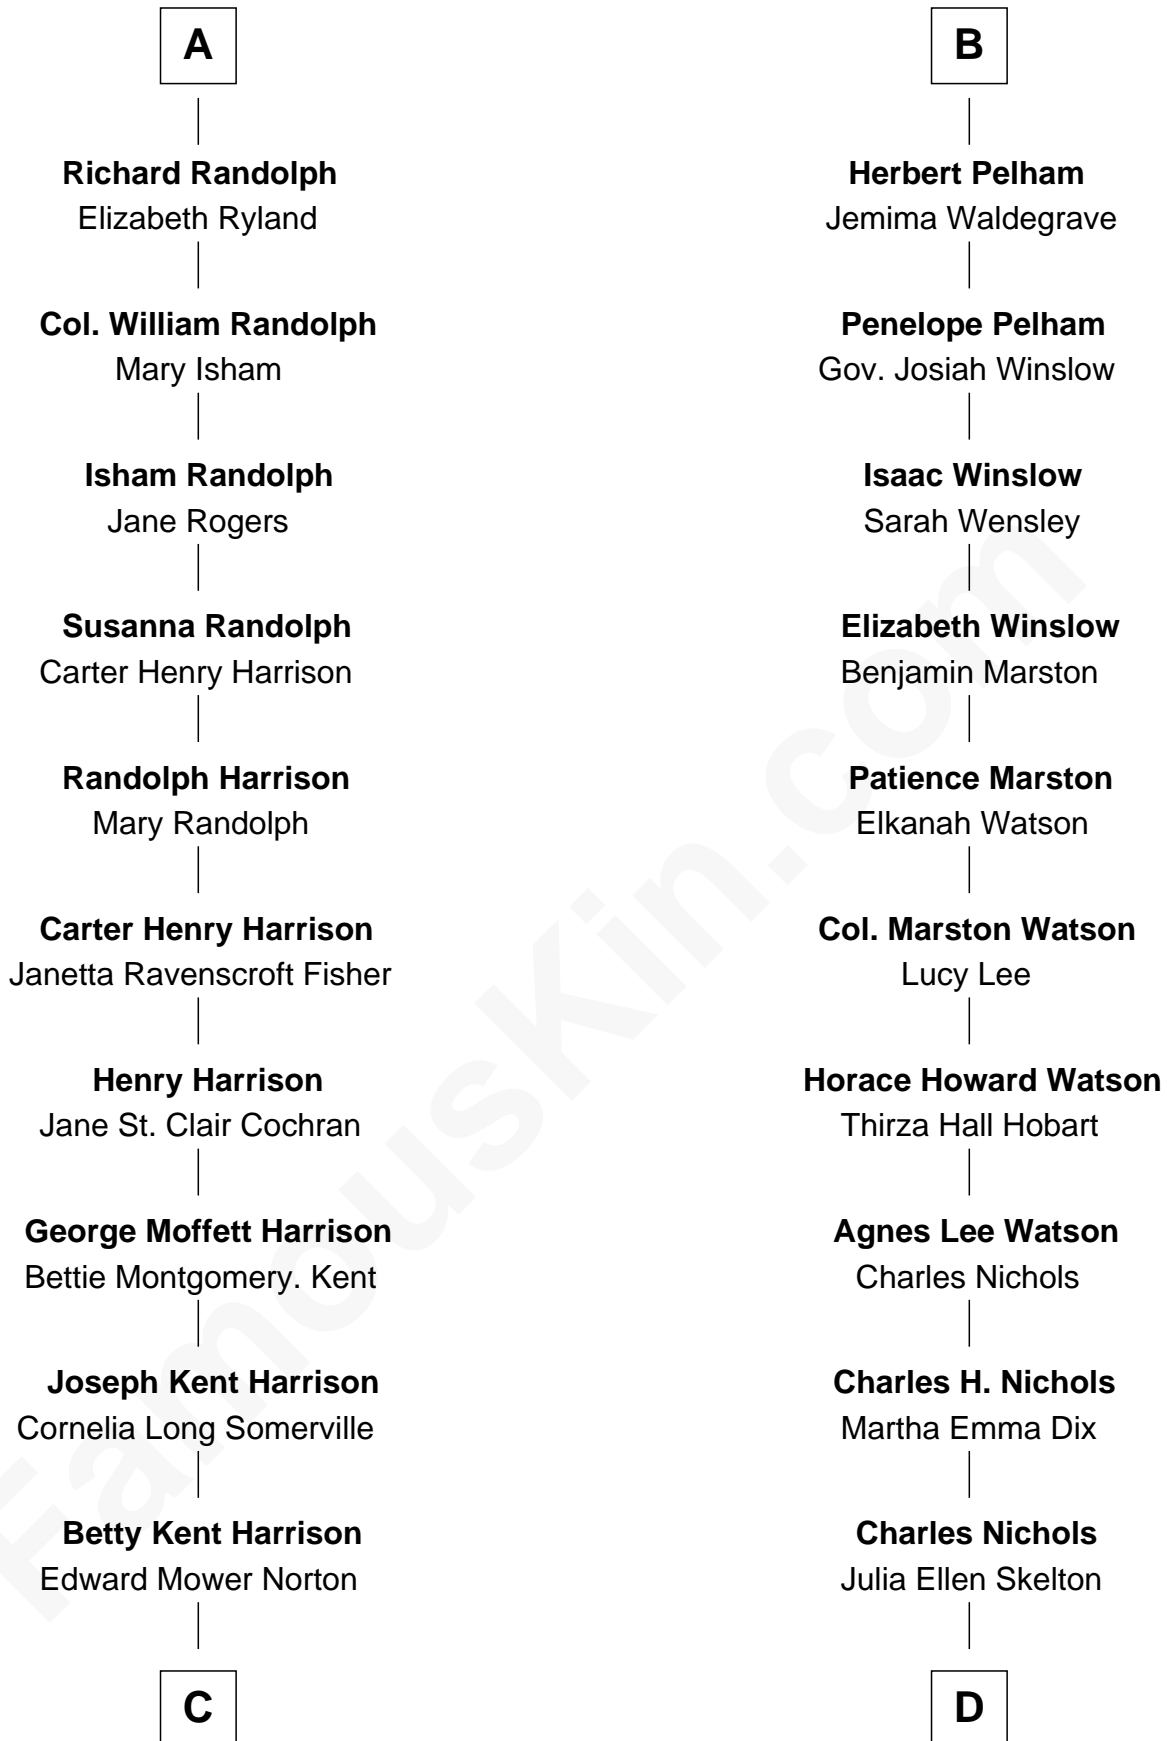

# FamousKin.com Relationship Chart of

**Edward Norton**

*Movie Actor*

18th cousin 1 time removed of

**John Cena**

*Movie Actor and WWE Pro Wrestler*

**Sir Robert Howard**

Margaret Mowbray

**Anne Tanfield**

Clement Vincent

**Elizabeth Vincent**

Richard Lane

**Dorothy Lane**

William Randolph

**A**

**Sir John Howard**

Katherine Moleyns

**Sir Thomas Howard**

Elizabeth Tilney

**Elizabeth Howard**

Thomas Boleyn

**Mary Boleyn**

Sir William Carey

**Catherine Carey**

Sir Francis Knollys

**Anne Knollys**

Sir Thomas West

**Penelope West**

Herbert Pelham

**B**

**C**

**Edward Mower Norton**