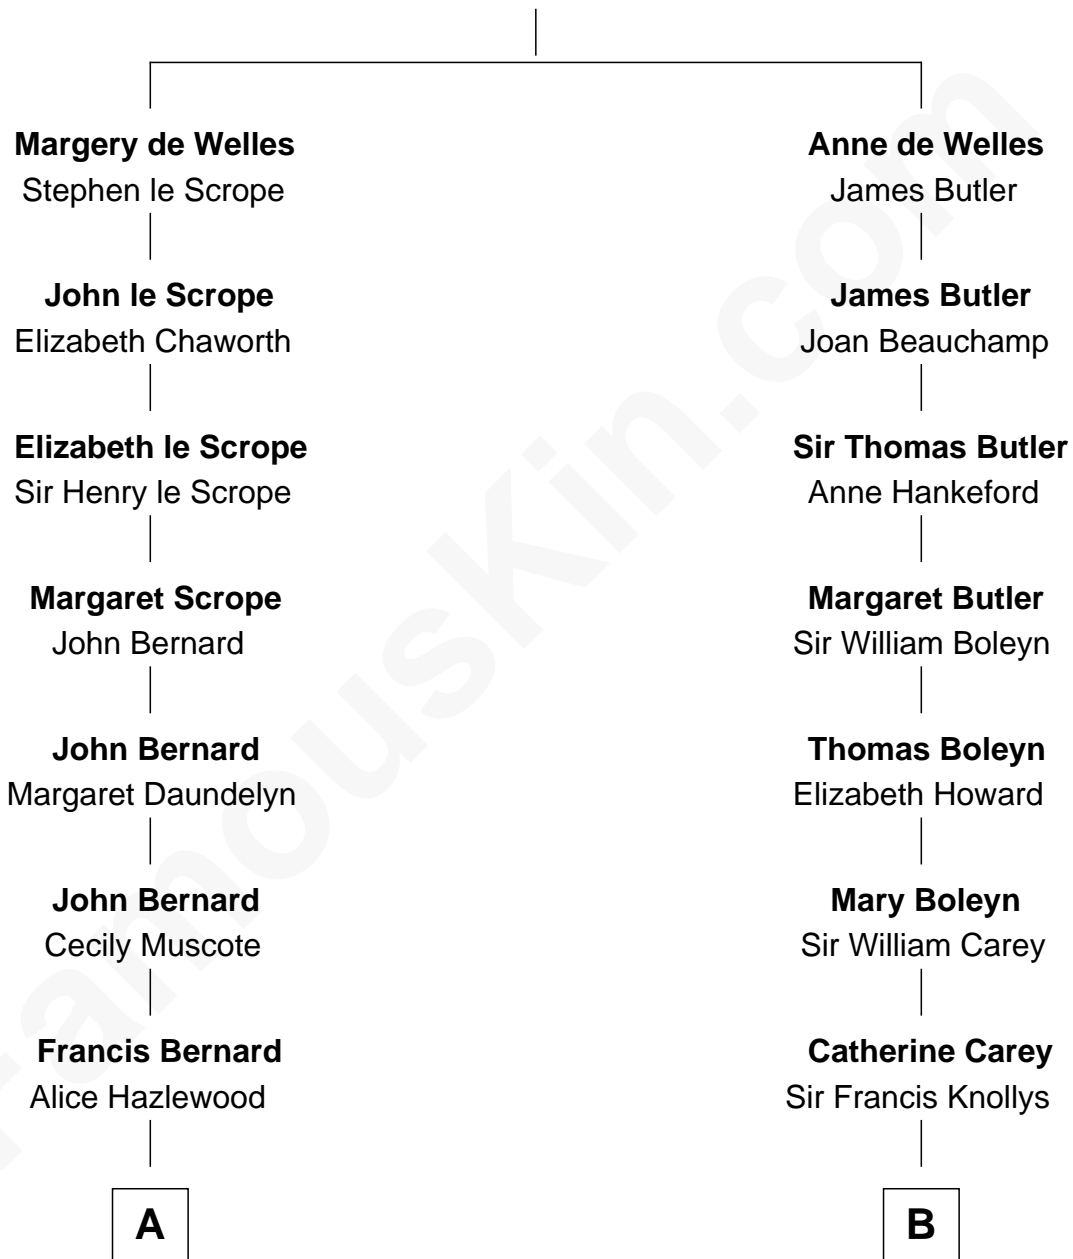

# FamousKin.com Relationship Chart of

**Edward Norton**

*Movie Actor*

20th cousin 1 time removed of

**John Cena**

*Movie Actor and WWE Pro Wrestler*

**John de Welles**

Maud de Roos

**C**

**Joseph Kent Harrison**  
Cornelia Long Somerville

**Betty Kent Harrison**  
Edward Mower Norton

**Edward Mower Norton**  
Lydia Robinson Rouse

**Edward Norton**  
*Movie Actor*

**D**

**Charles H. Nichols**  
Martha Emma Dix