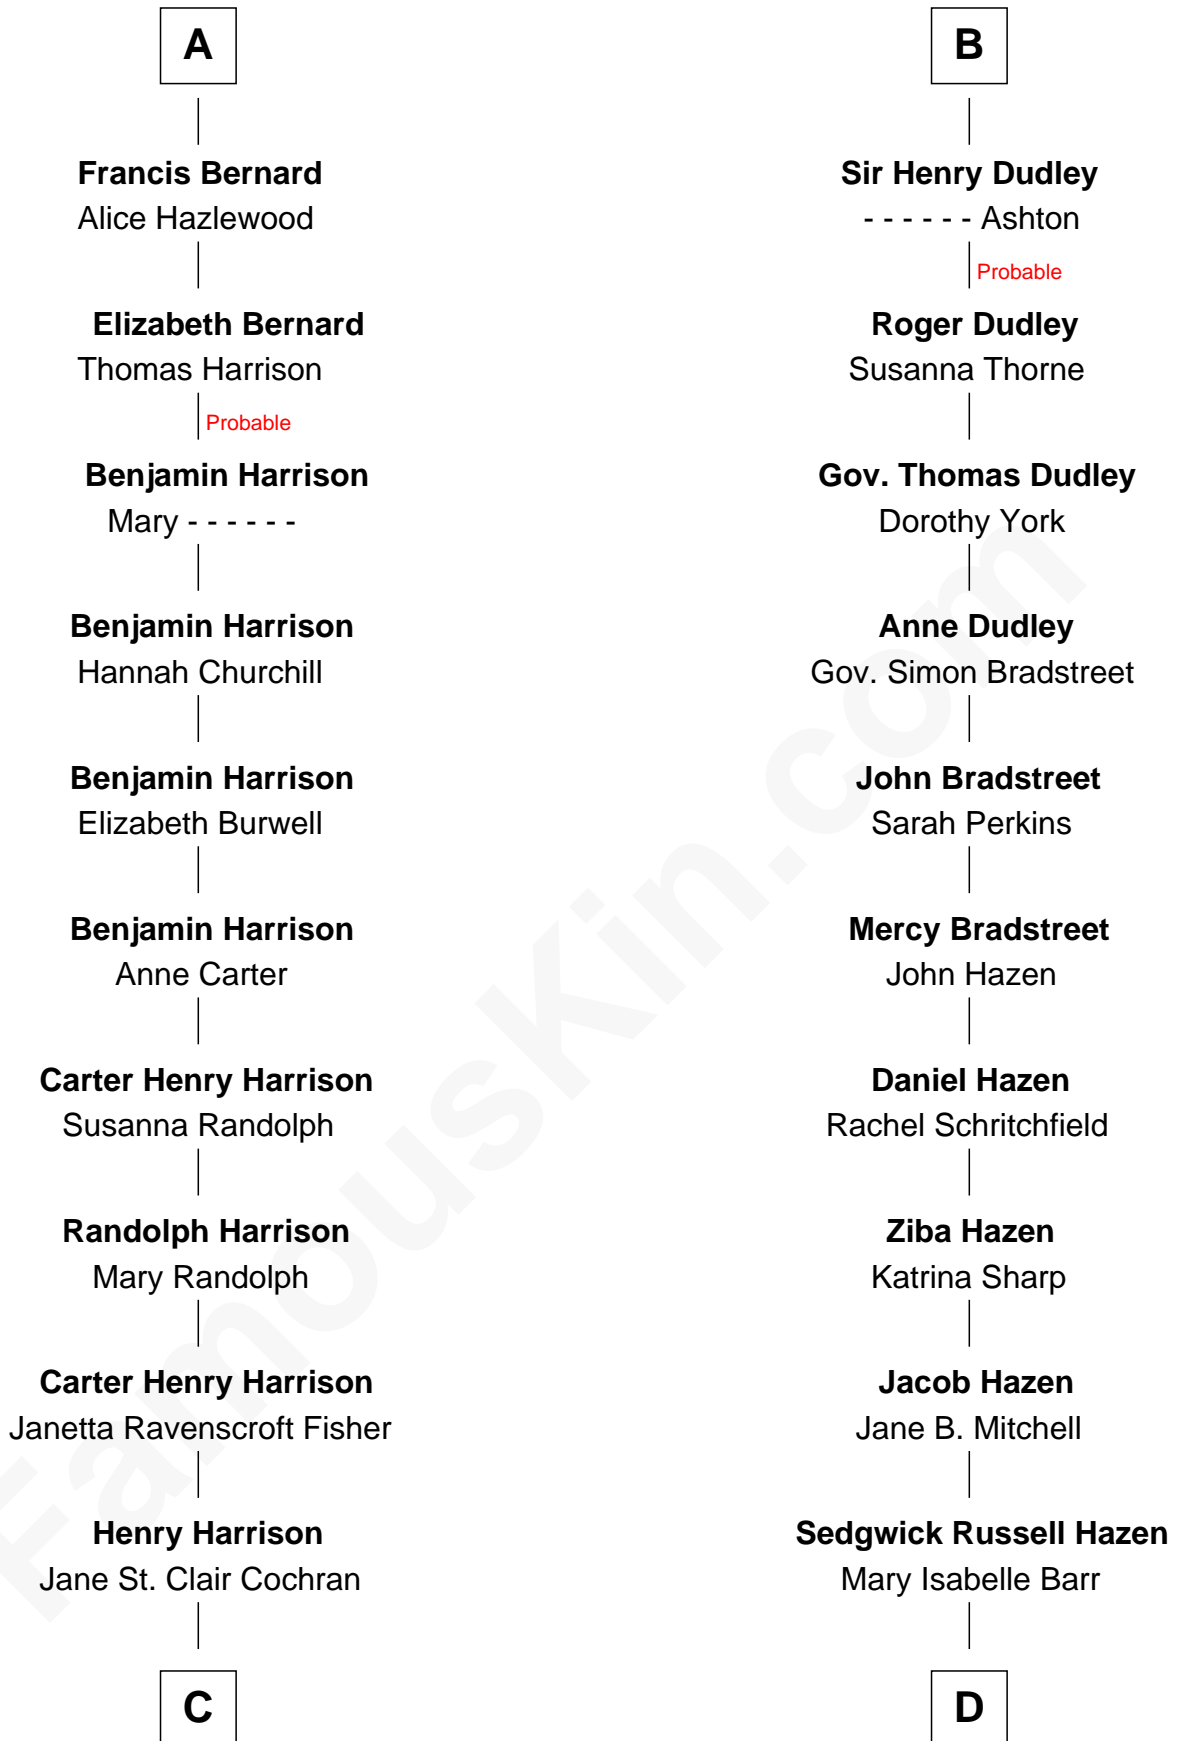

FamousKin.com Relationship Chart of

Edward Norton

Movie Actor

20th cousin 1 time removed of

J. K. Simmons

TV and Movie Actor

Sir William de Ros
Margery de Badlesmere

C

George Moffett Harrison

Bettie Montgomery. Kent

Joseph Kent Harrison

Cornelia Long Somerville

Betty Kent Harrison

Edward Mower Norton

Edward Mower Norton

Lydia Robinson Rouse

Edward Norton

Movie Actor

D

Lewis Jacob Hazen

Emma Broaddus Lewis

Ruth Hazen

Col. Ralph Archibald Kimble

Patricia Kimble