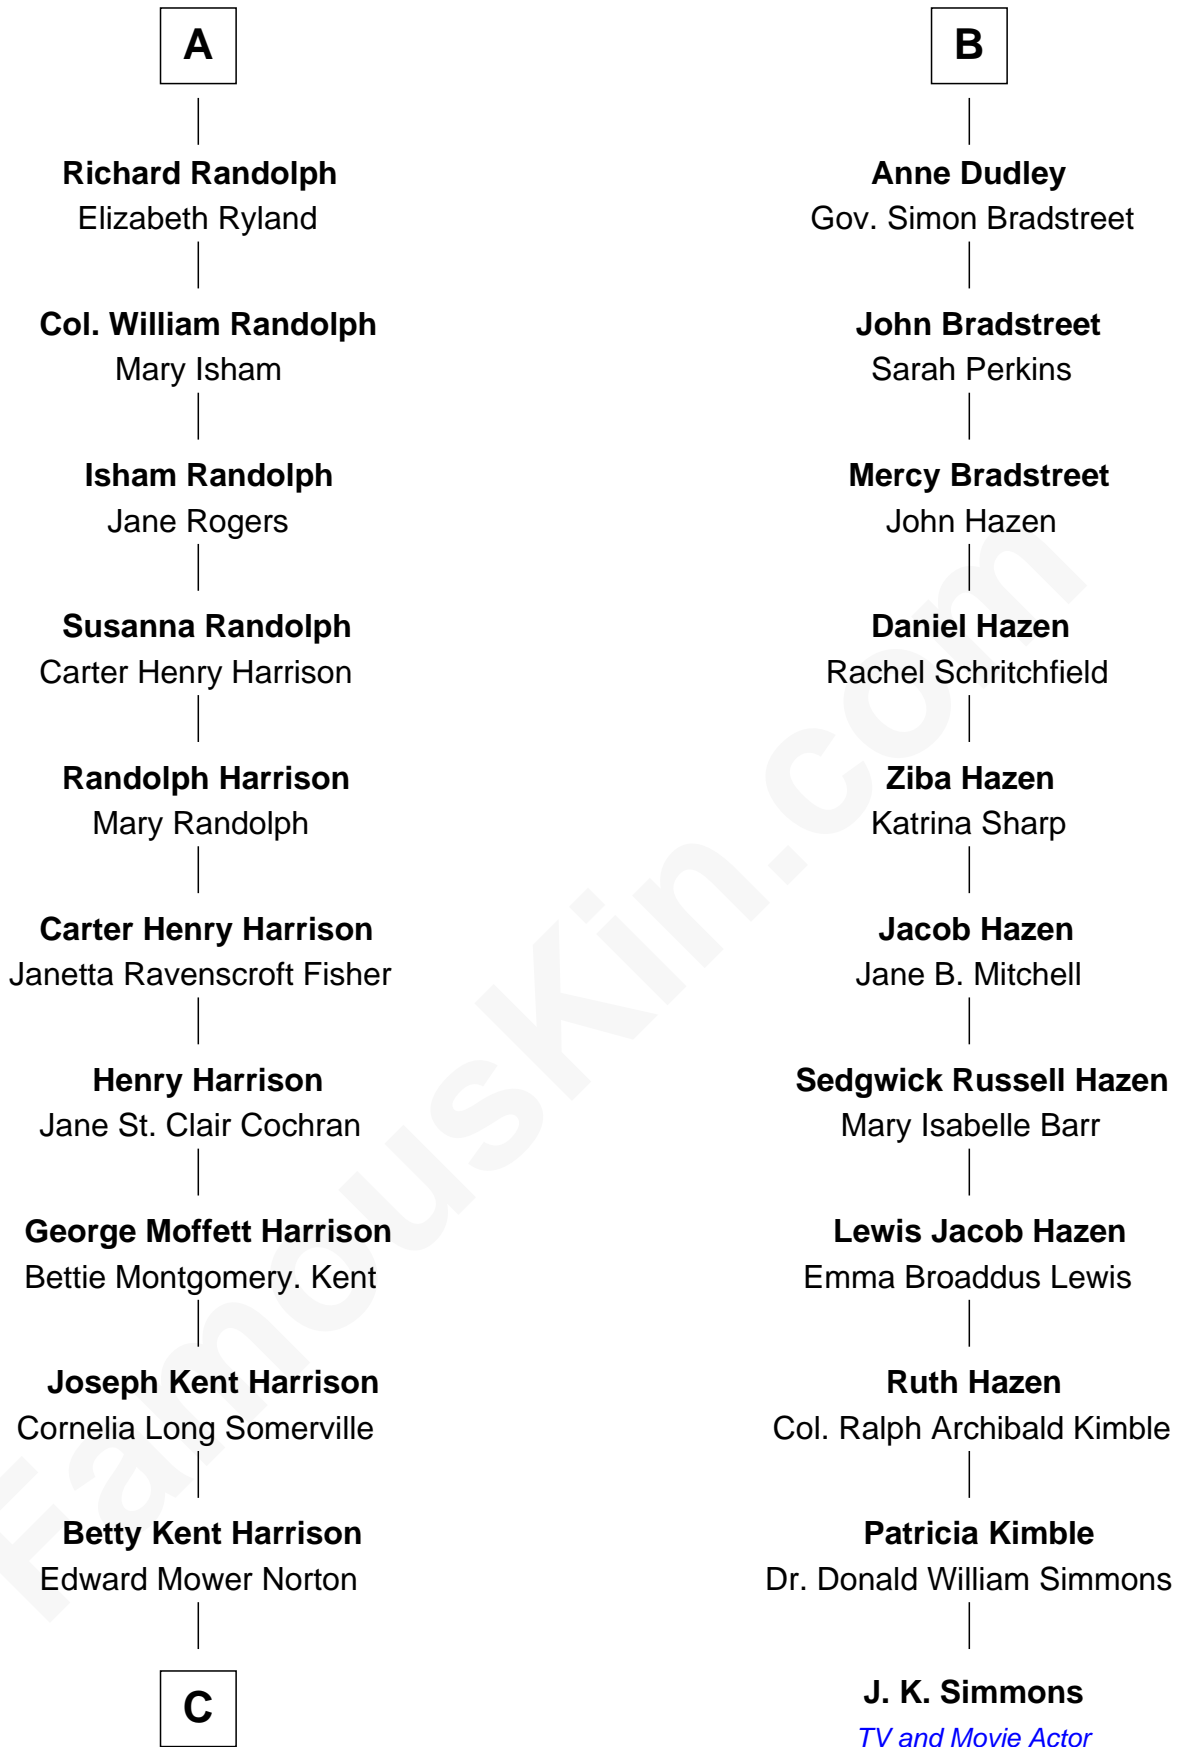

FamousKin.com Relationship Chart of

Edward Norton

Movie Actor

17th cousin 1 time removed of

J. K. Simmons

TV and Movie Actor

Sir Ralph Neville

Joan Beaufort

C

Edward Mower Norton

Lydia Robinson Rouse

Edward Norton

Movie Actor

FamousKin.com