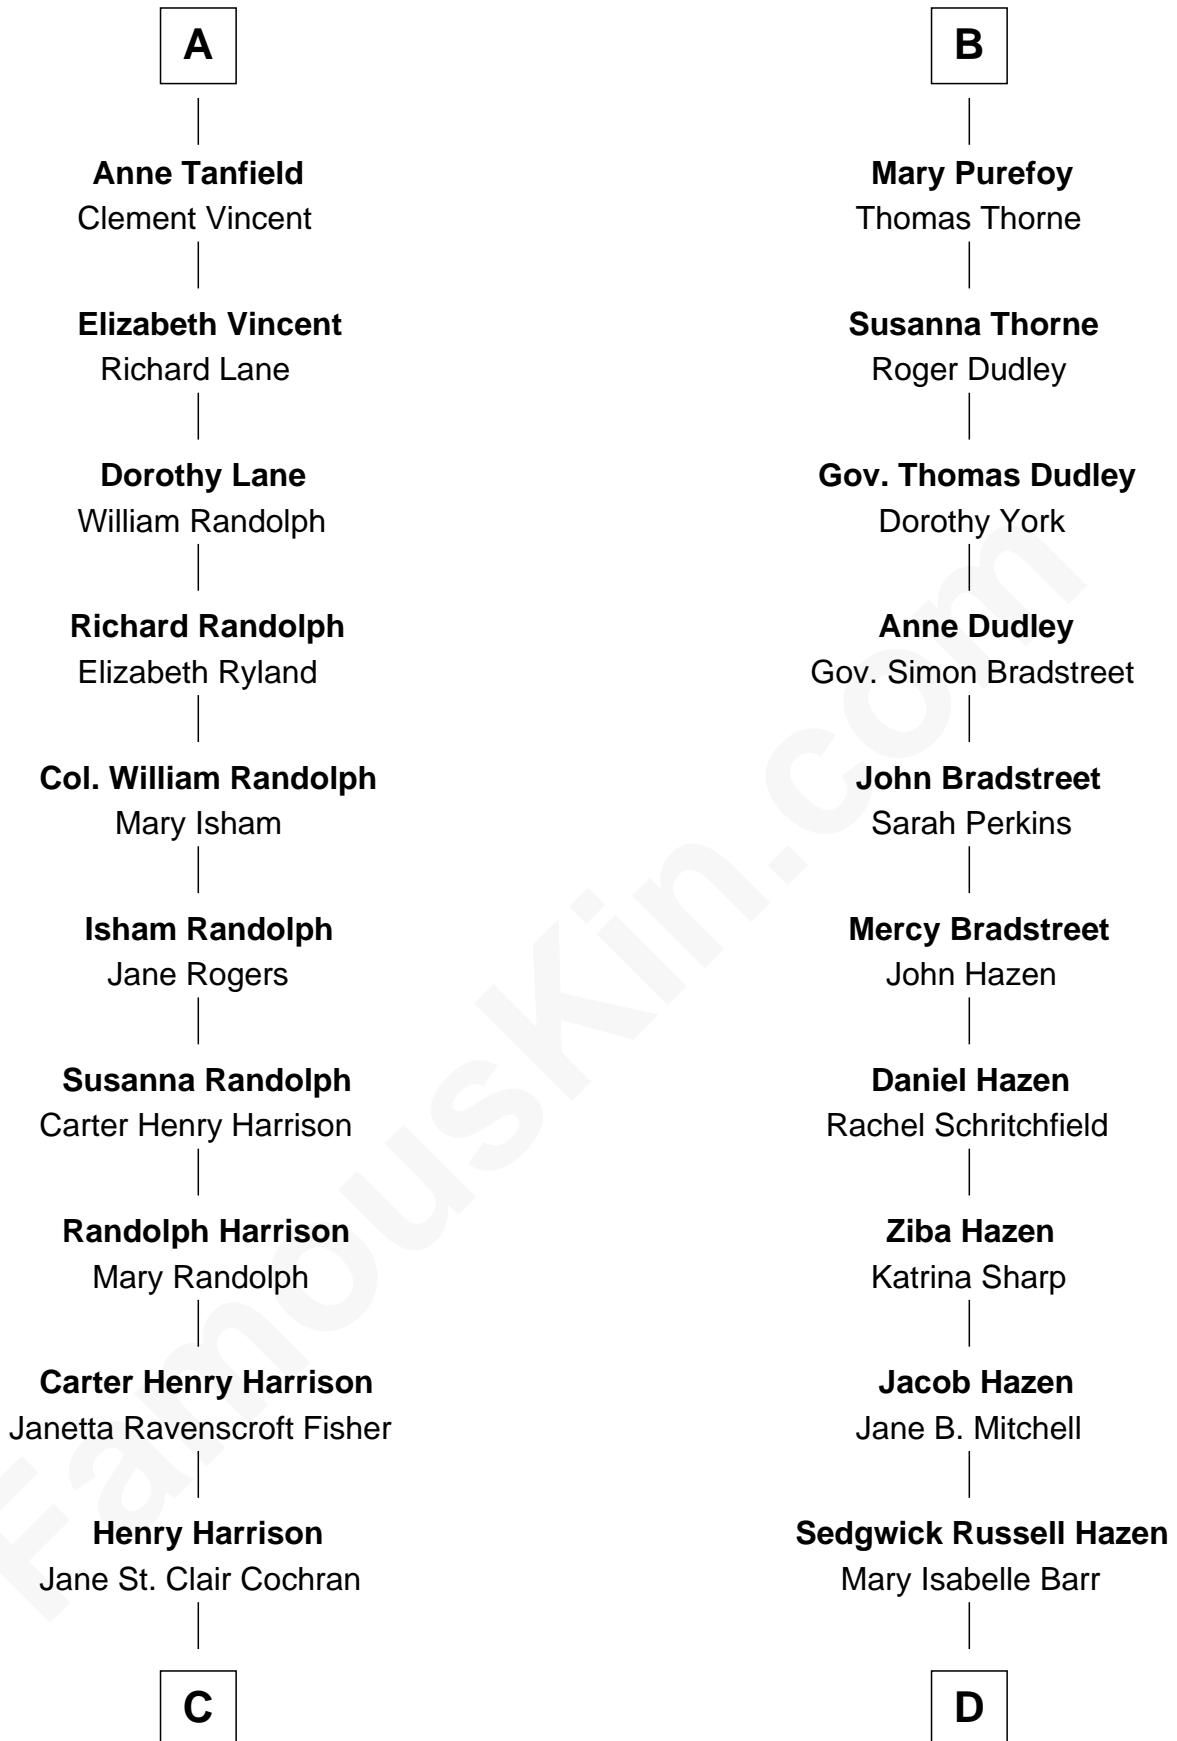

FamousKin.com Relationship Chart of

Edward Norton

Movie Actor

20th cousin 1 time removed of

J. K. Simmons

TV and Movie Actor

Sir John Howard

Alice de Bois

C

George Moffett Harrison

Bettie Montgomery. Kent

Joseph Kent Harrison

Cornelia Long Somerville

Betty Kent Harrison

Edward Mower Norton

Edward Mower Norton

Lydia Robinson Rouse

Edward Norton

Movie Actor

D

Lewis Jacob Hazen

Emma Broaddus Lewis

Ruth Hazen

Col. Ralph Archibald Kimble