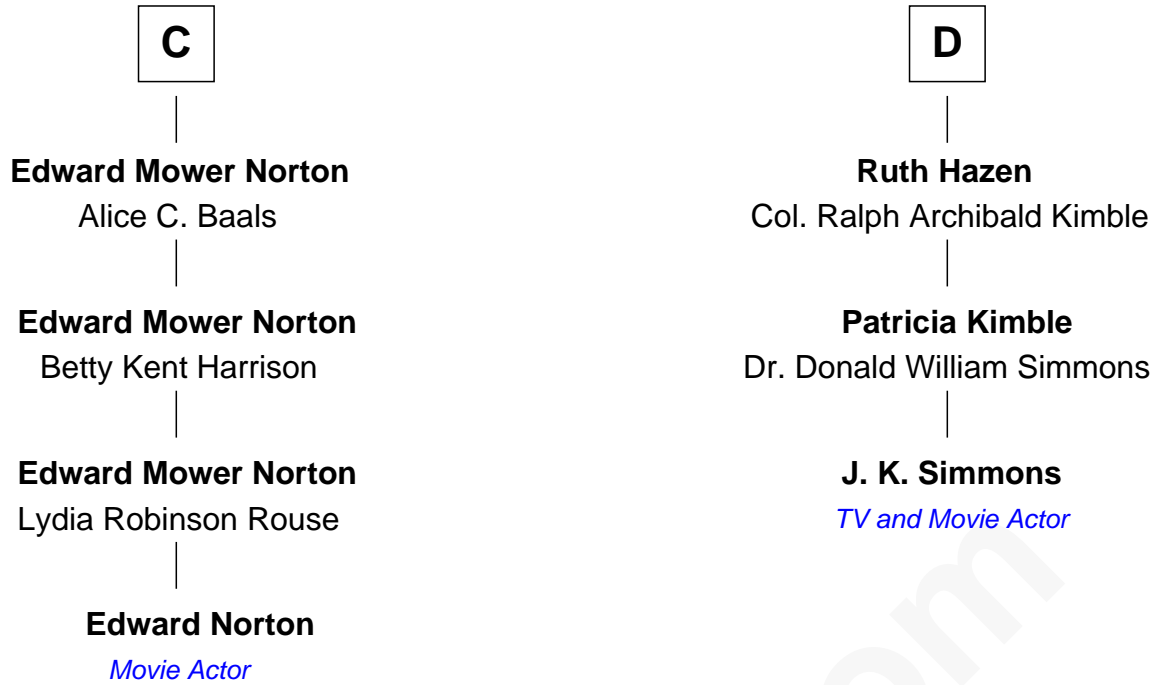

FamousKin.com Relationship Chart of

Edward Norton

Movie Actor

19th cousin 1 time removed of

J. K. Simmons

TV and Movie Actor

Sir Philip le Despencer

Elizabeth - - - - -

Joan de la See

Sir Piers Hildyard

Isabel Hildyard

Ralph Legard

Joan Ledgard

Richard Skepper

A

Alice le Despenser

Cecily Willoughby

Sir John Sutton

Cecily Grey

Sir Henry Dudley

- - - - - Ashton

Probable

B

FamousKin.com