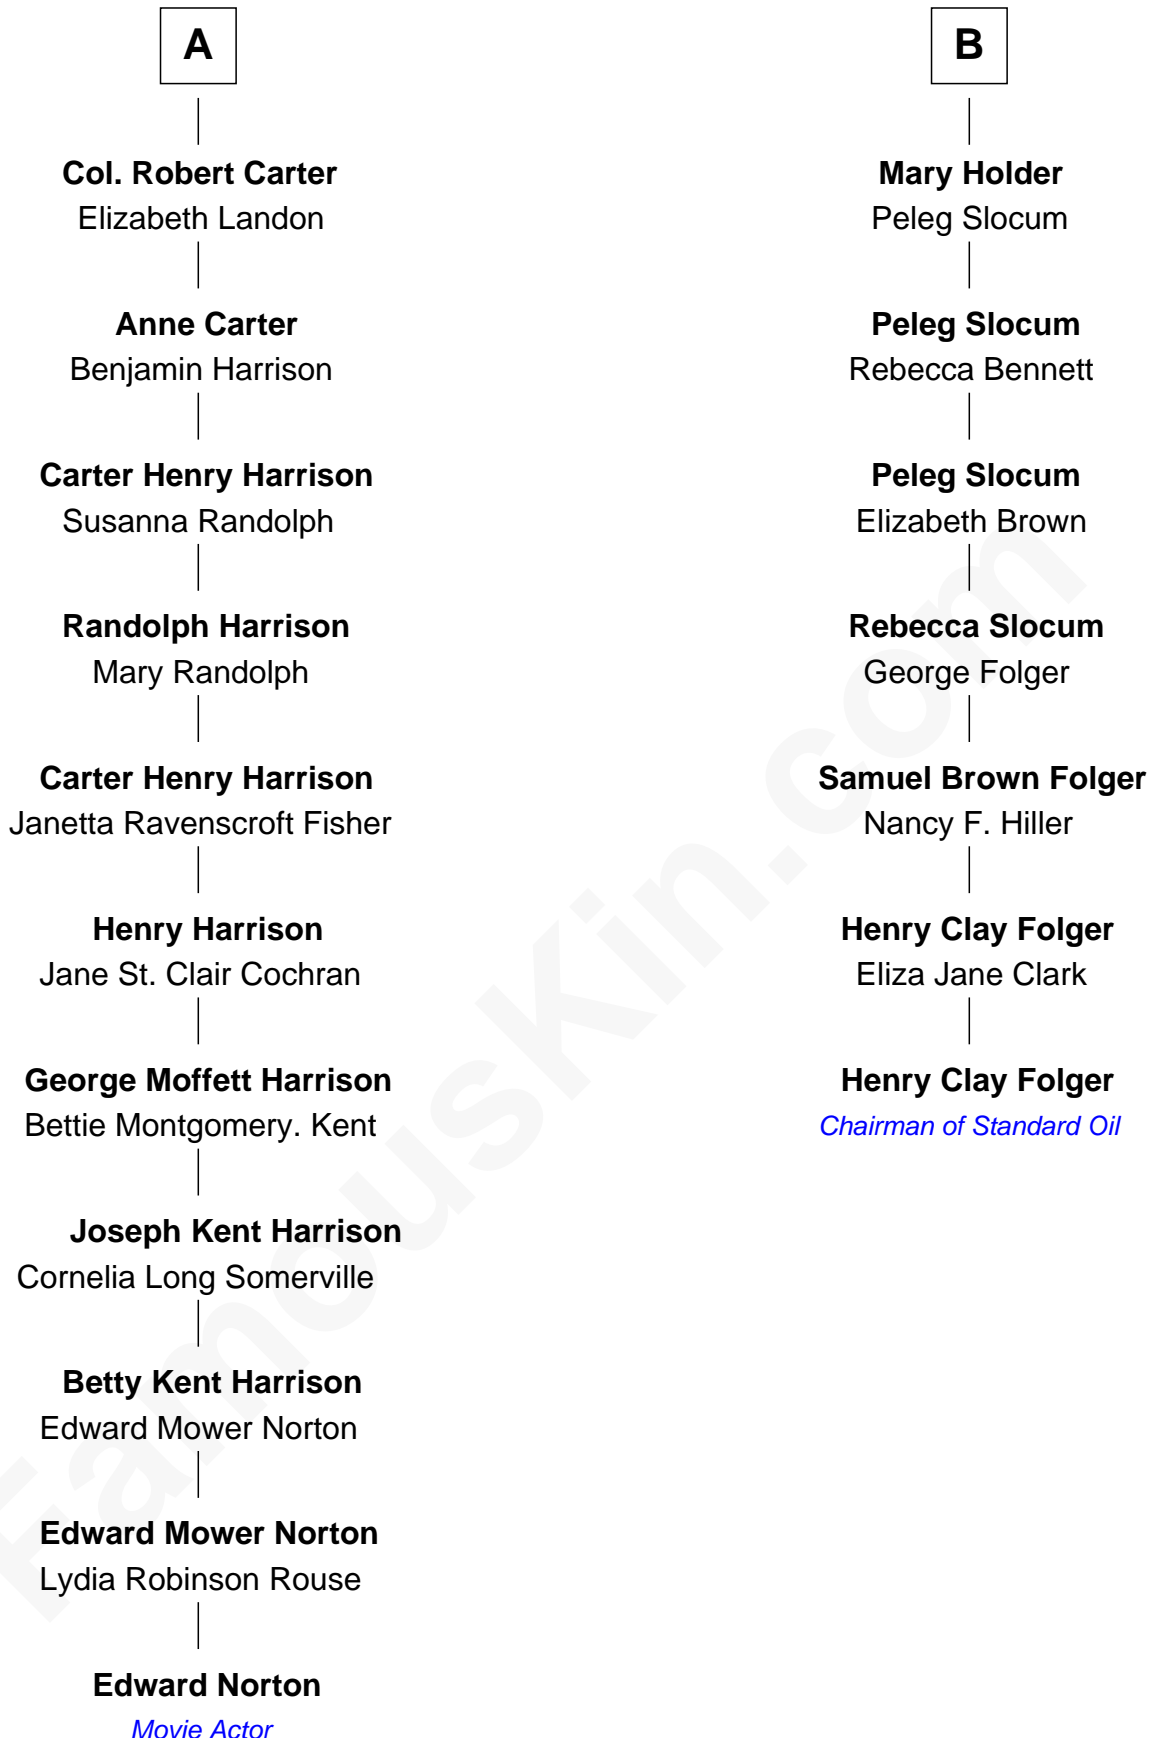

FamousKin.com Relationship Chart of

Edward Norton

Movie Actor

13th cousin 4 times removed of

Henry Clay Folger

Founder of Folger Shakespeare Library and Chairman of Standard Oil

Sir Thomas Blount

Margaret de Gresley

Movie Actor

Edward Norton photo by [David Shankbone](#) (CC BY 3.0)