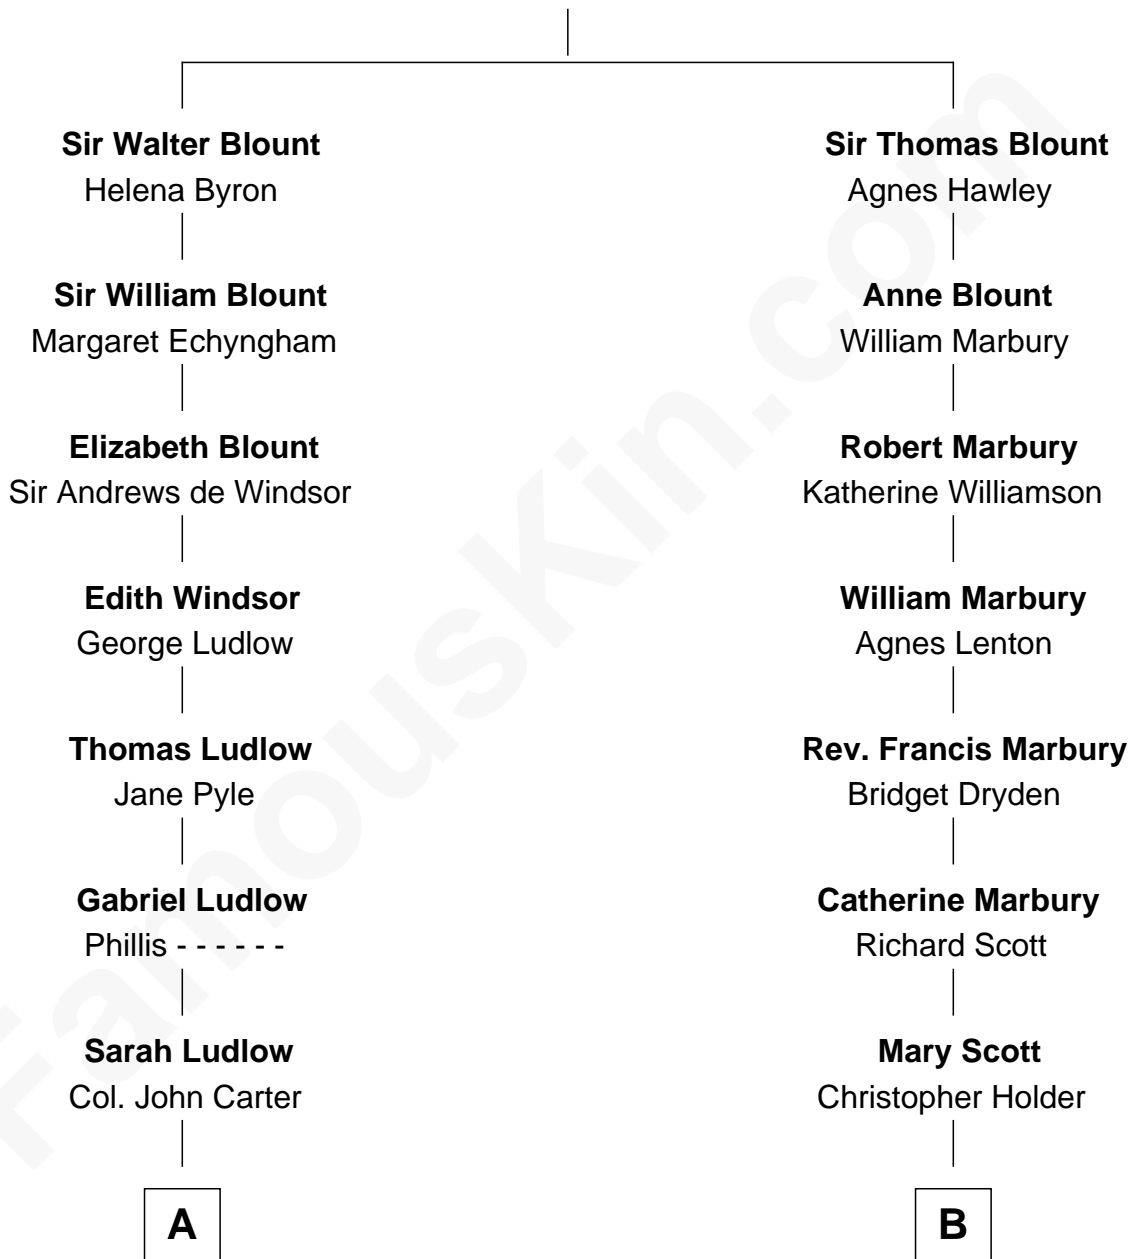

FamousKin.com Relationship Chart of

Edward Norton

Movie Actor

13th cousin 4 times removed of

Henry Clay Folger

Founder of Folger Shakespeare Library and Chairman of Standard Oil

Sir Thomas Blount

Margaret de Gresley

Movie Actor

Edward Norton photo by [David Shankbone](#) (CC BY 3.0)