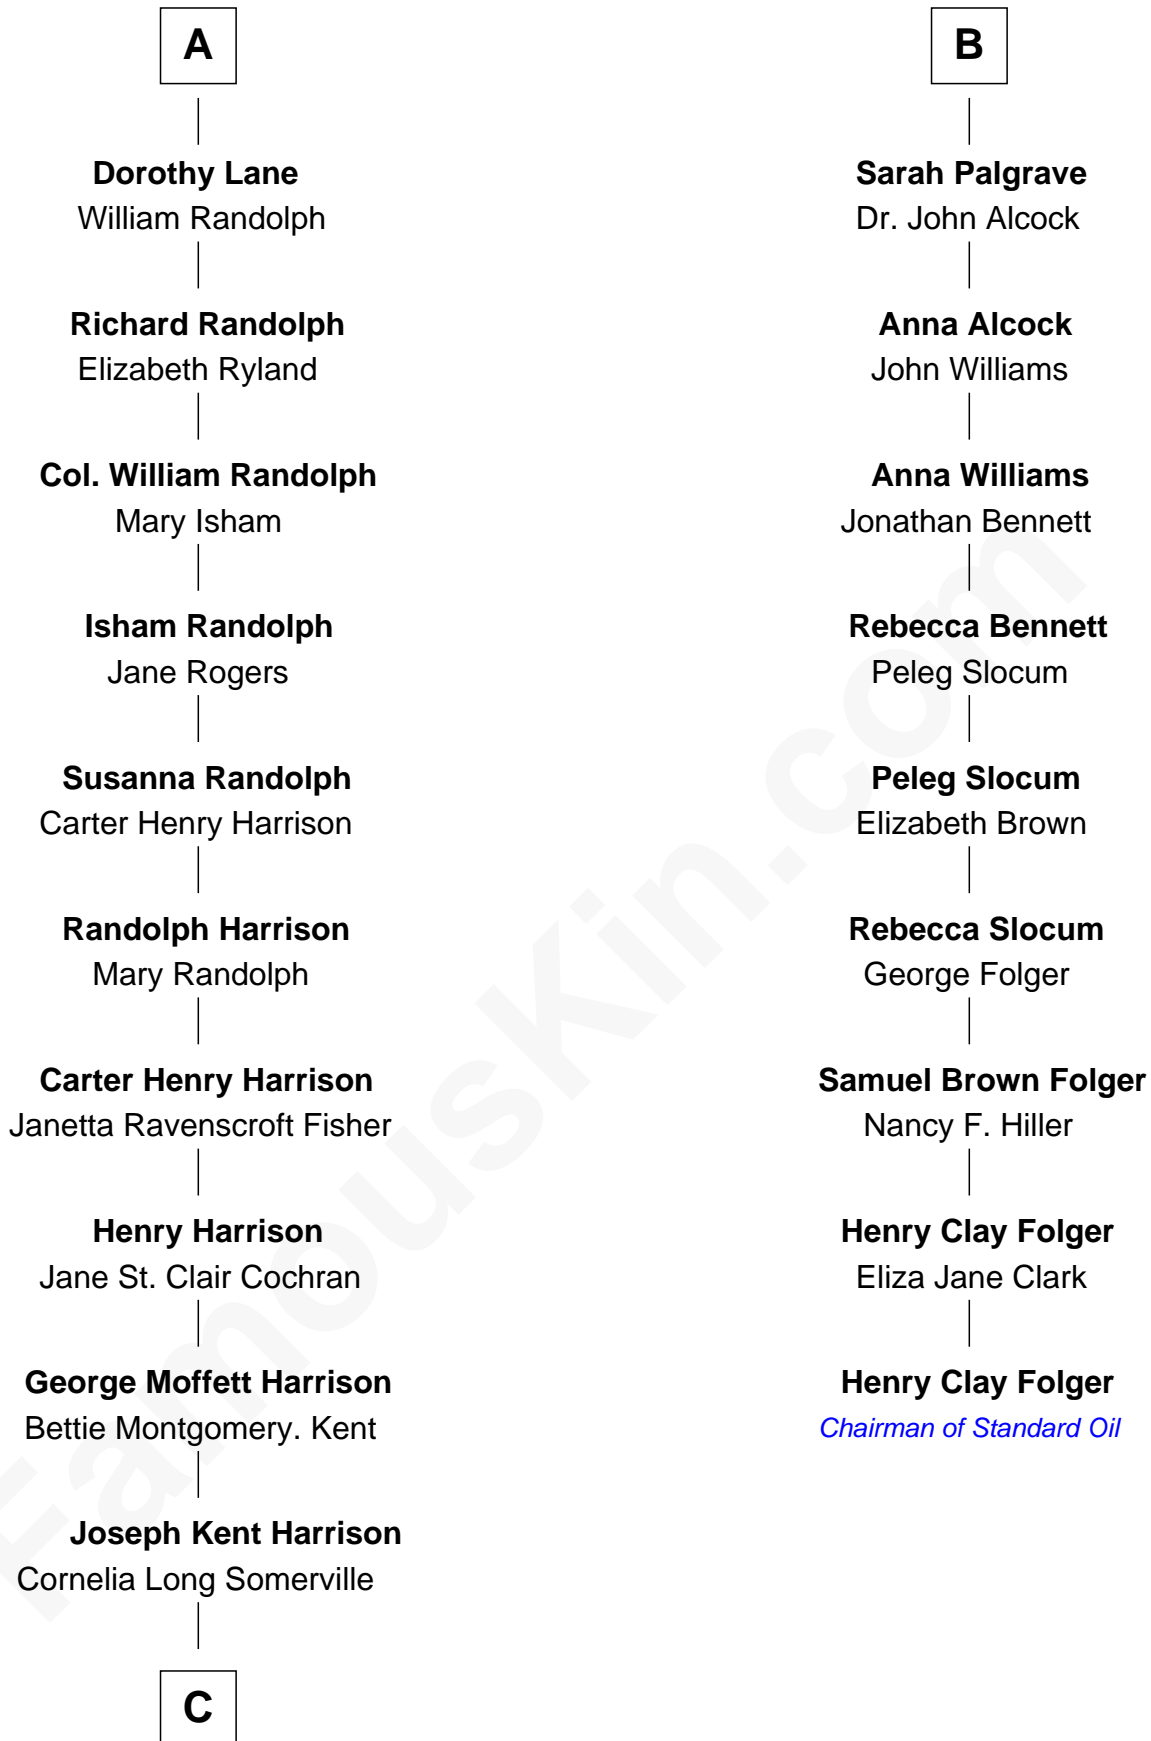

FamousKin.com Relationship Chart of

Edward Norton

Movie Actor

15th cousin 4 times removed of

Henry Clay Folger

Founder of Folger Shakespeare Library and Chairman of Standard Oil

C

Betty Kent Harrison
Edward Mower Norton

Edward Mower Norton
Lydia Robinson Rouse

Edward Norton
Movie Actor

FamousKin.com