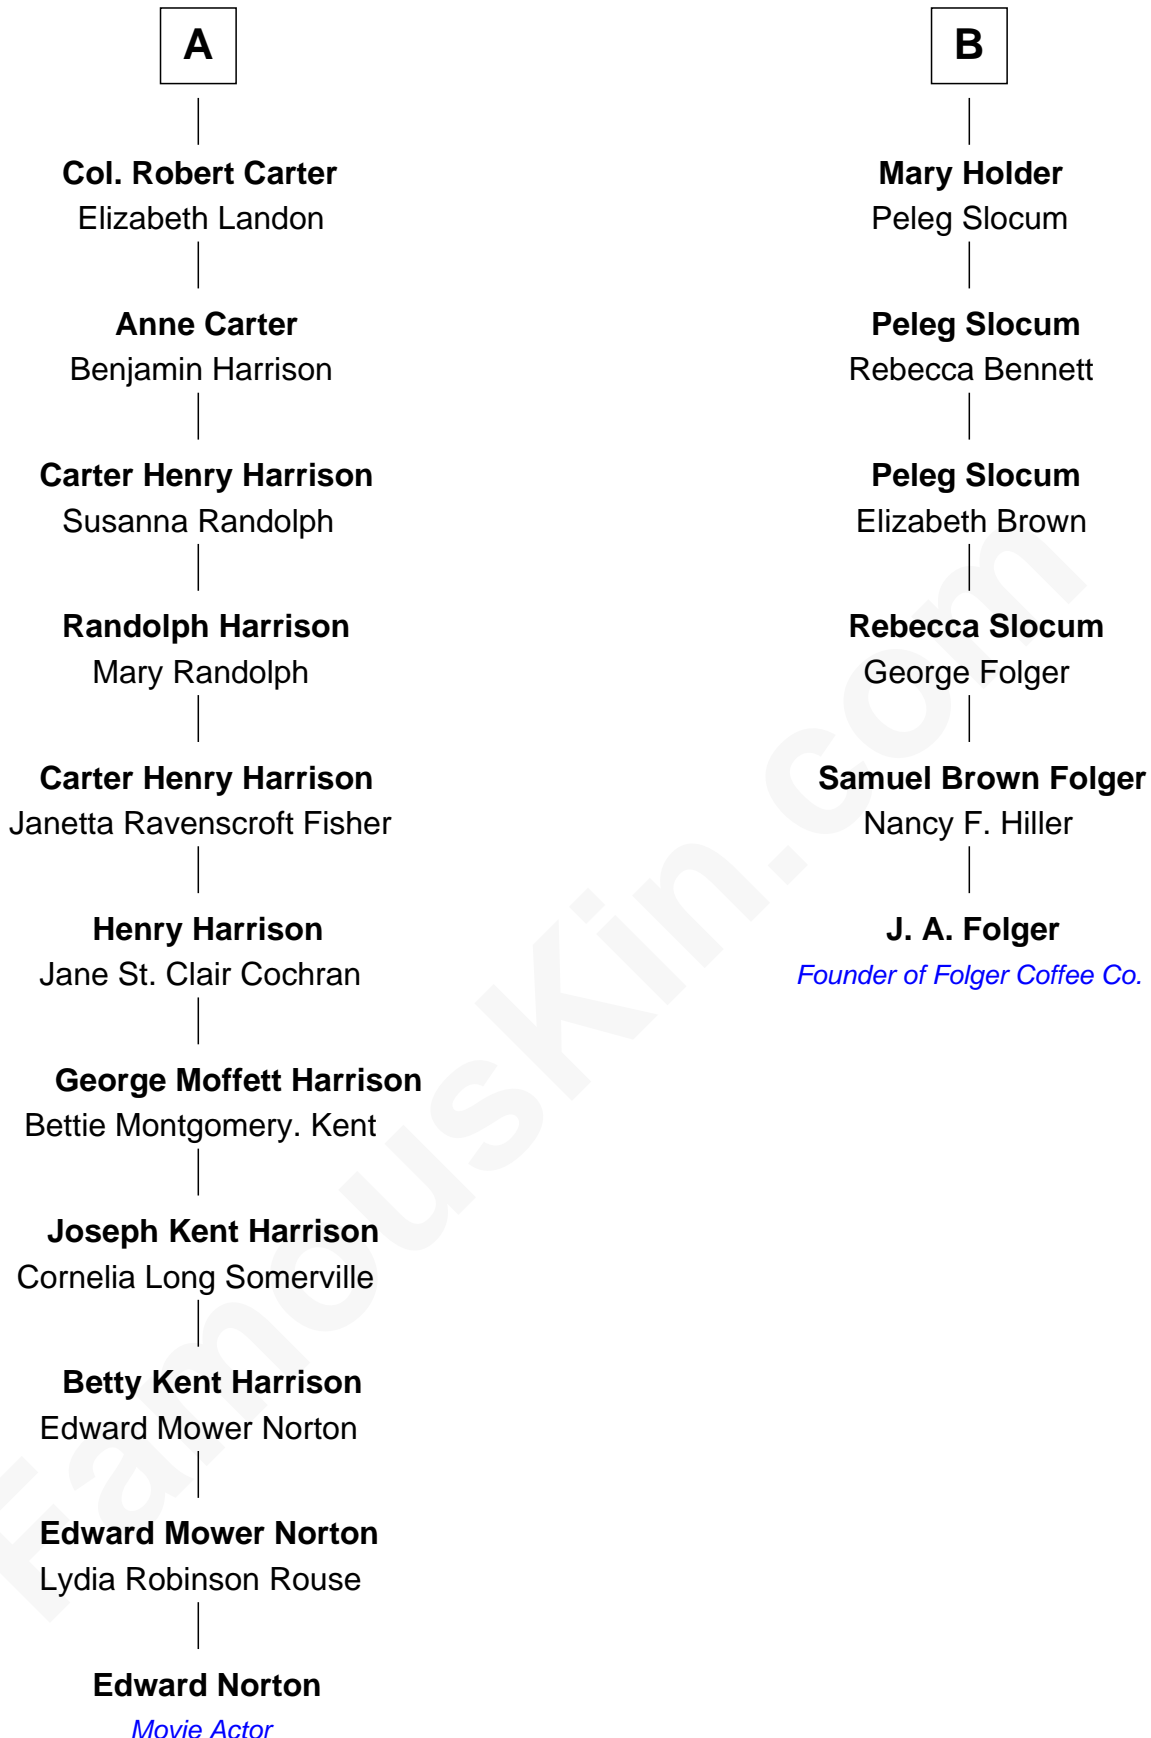

# FamousKin.com Relationship Chart of

**Edward Norton**

*Movie Actor*

12th cousin 5 times removed of

**J. A. Folger**

*Founder of Folger Coffee Company*

**Sir Thomas Blount**

Margaret de Gresley

Edward Norton photo by [David Shankbone](#) (CC BY 3.0)