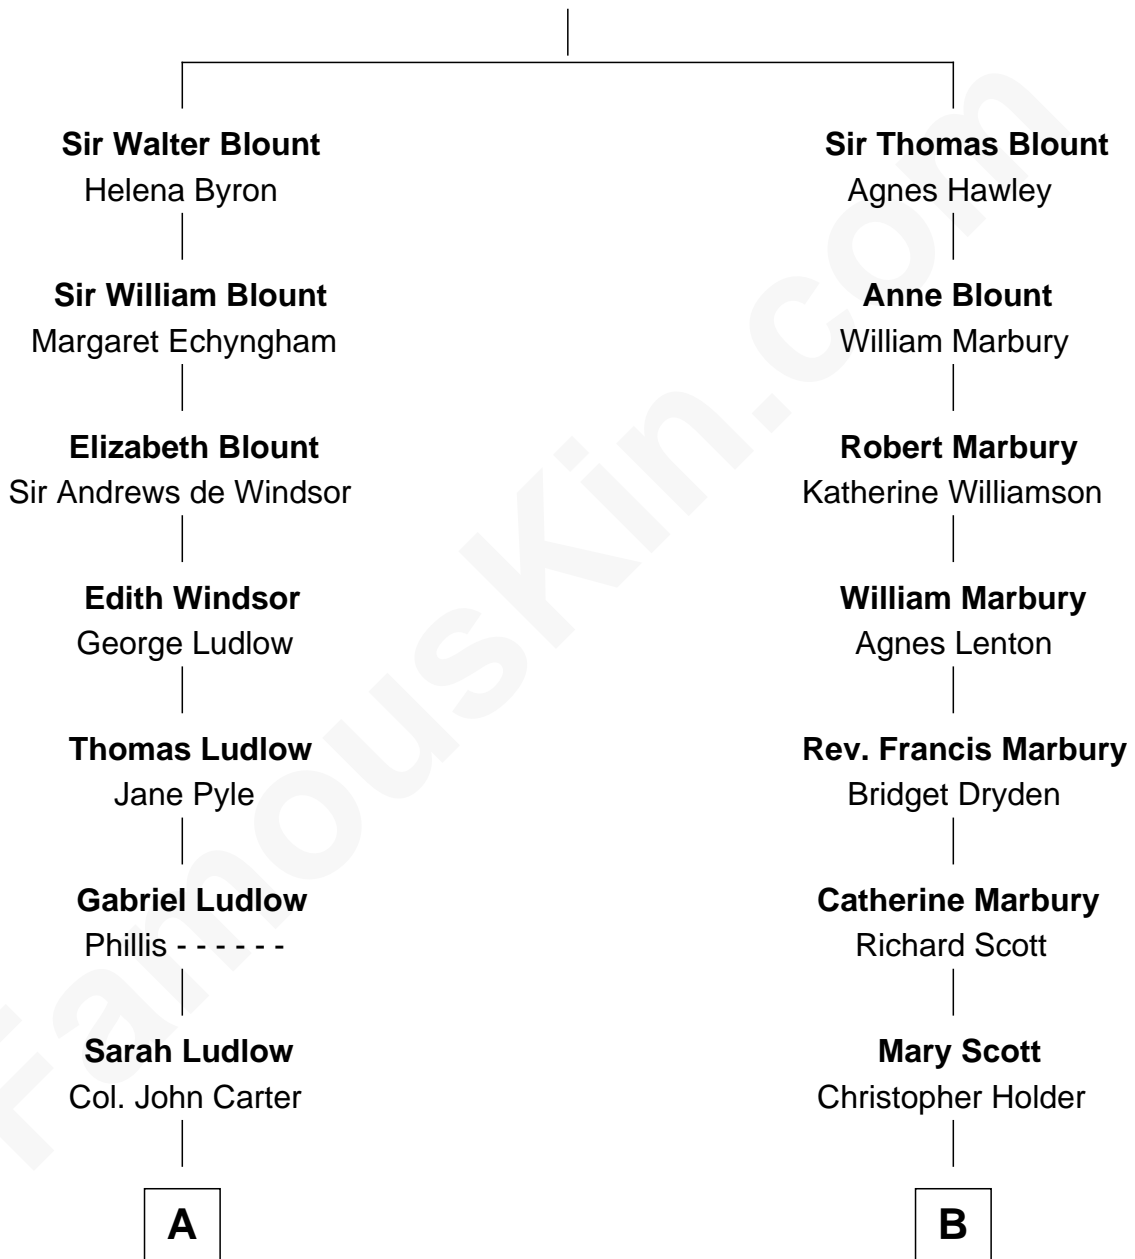

# FamousKin.com Relationship Chart of

**Edward Norton**

*Movie Actor*

12th cousin 5 times removed of

**J. A. Folger**

*Founder of Folger Coffee Company*

**Sir Thomas Blount**

Margaret de Gresley

Edward Norton photo by [David Shankbone](#) (CC BY 3.0)