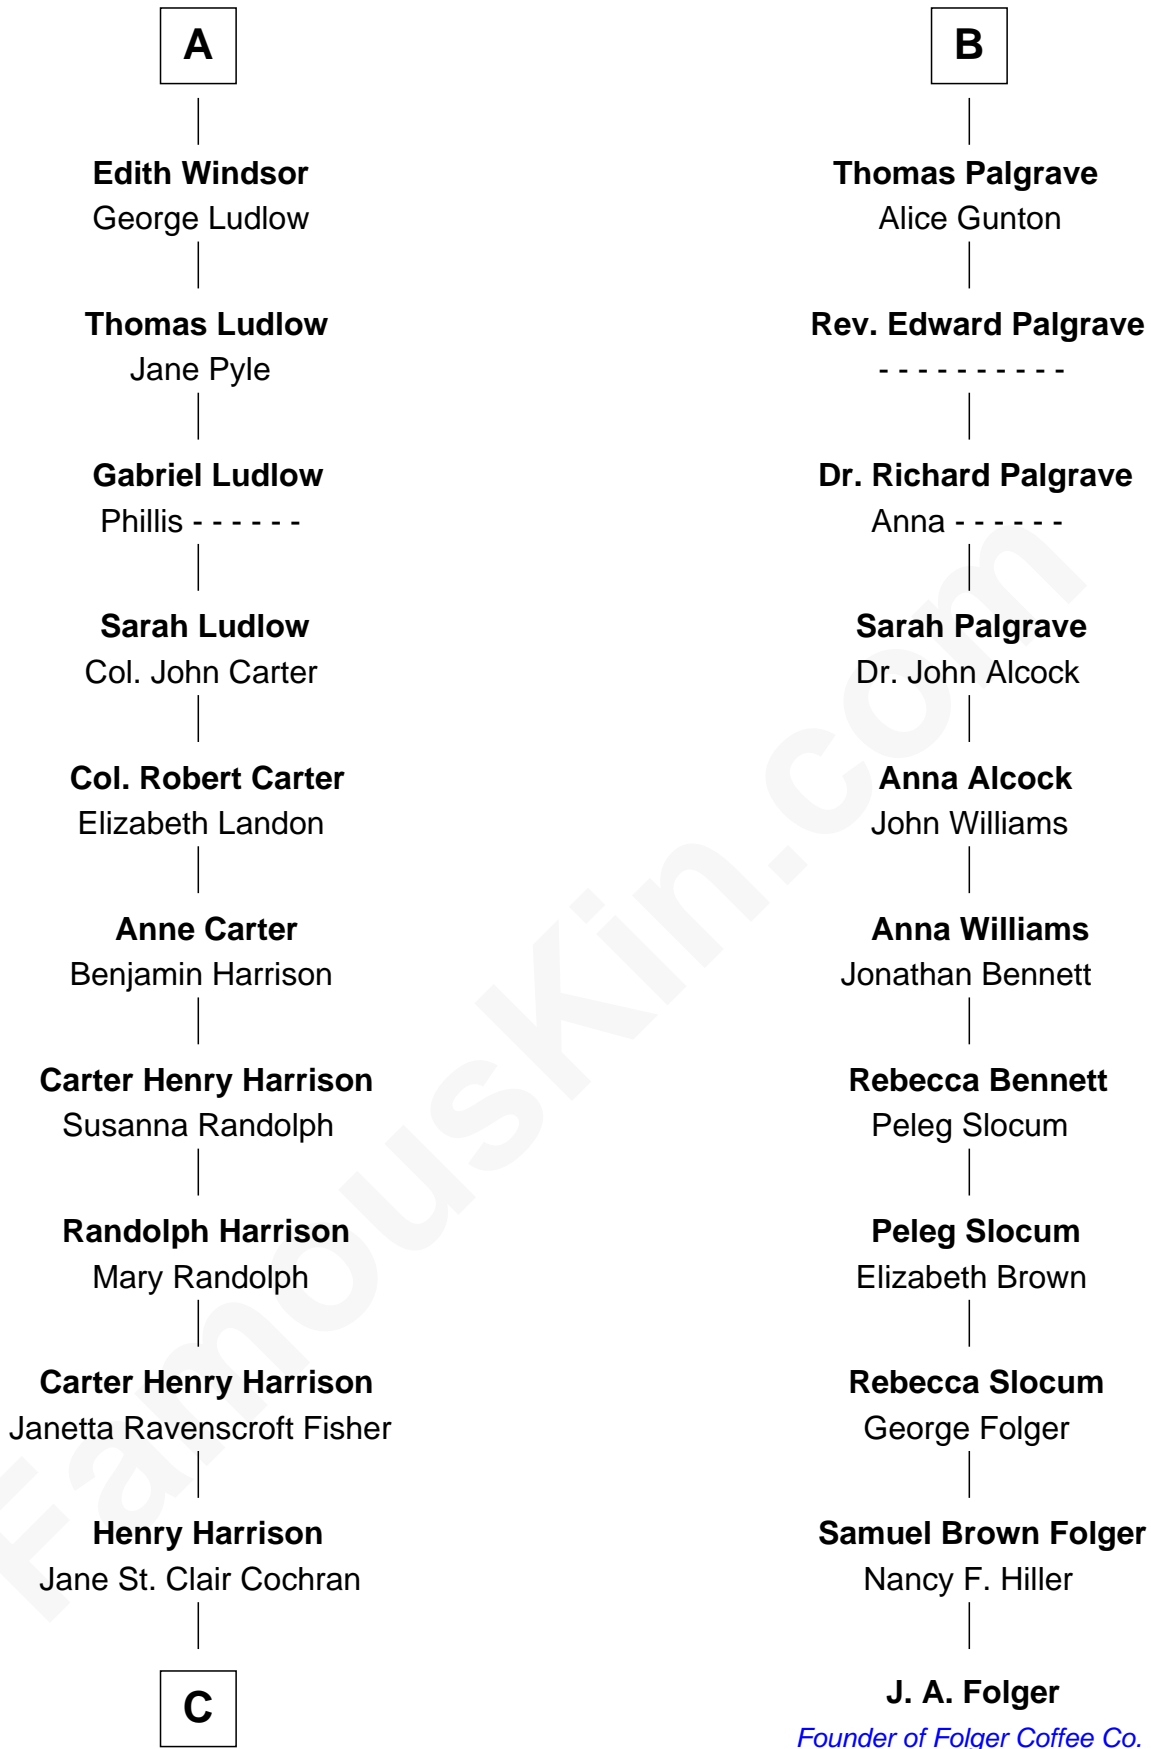

**FamousKin.com**  
**Relationship Chart of**  
**Edward Norton**  
*Movie Actor*

17th cousin 4 times removed of

**J. A. Folger**  
*Founder of Folger Coffee Company*

**C**

George Moffett Harrison

Bettie Montgomery. Kent

Joseph Kent Harrison

Cornelia Long Somerville

Betty Kent Harrison

Edward Mower Norton

Edward Mower Norton

Lydia Robinson Rouse

Edward Norton

*Movie Actor*